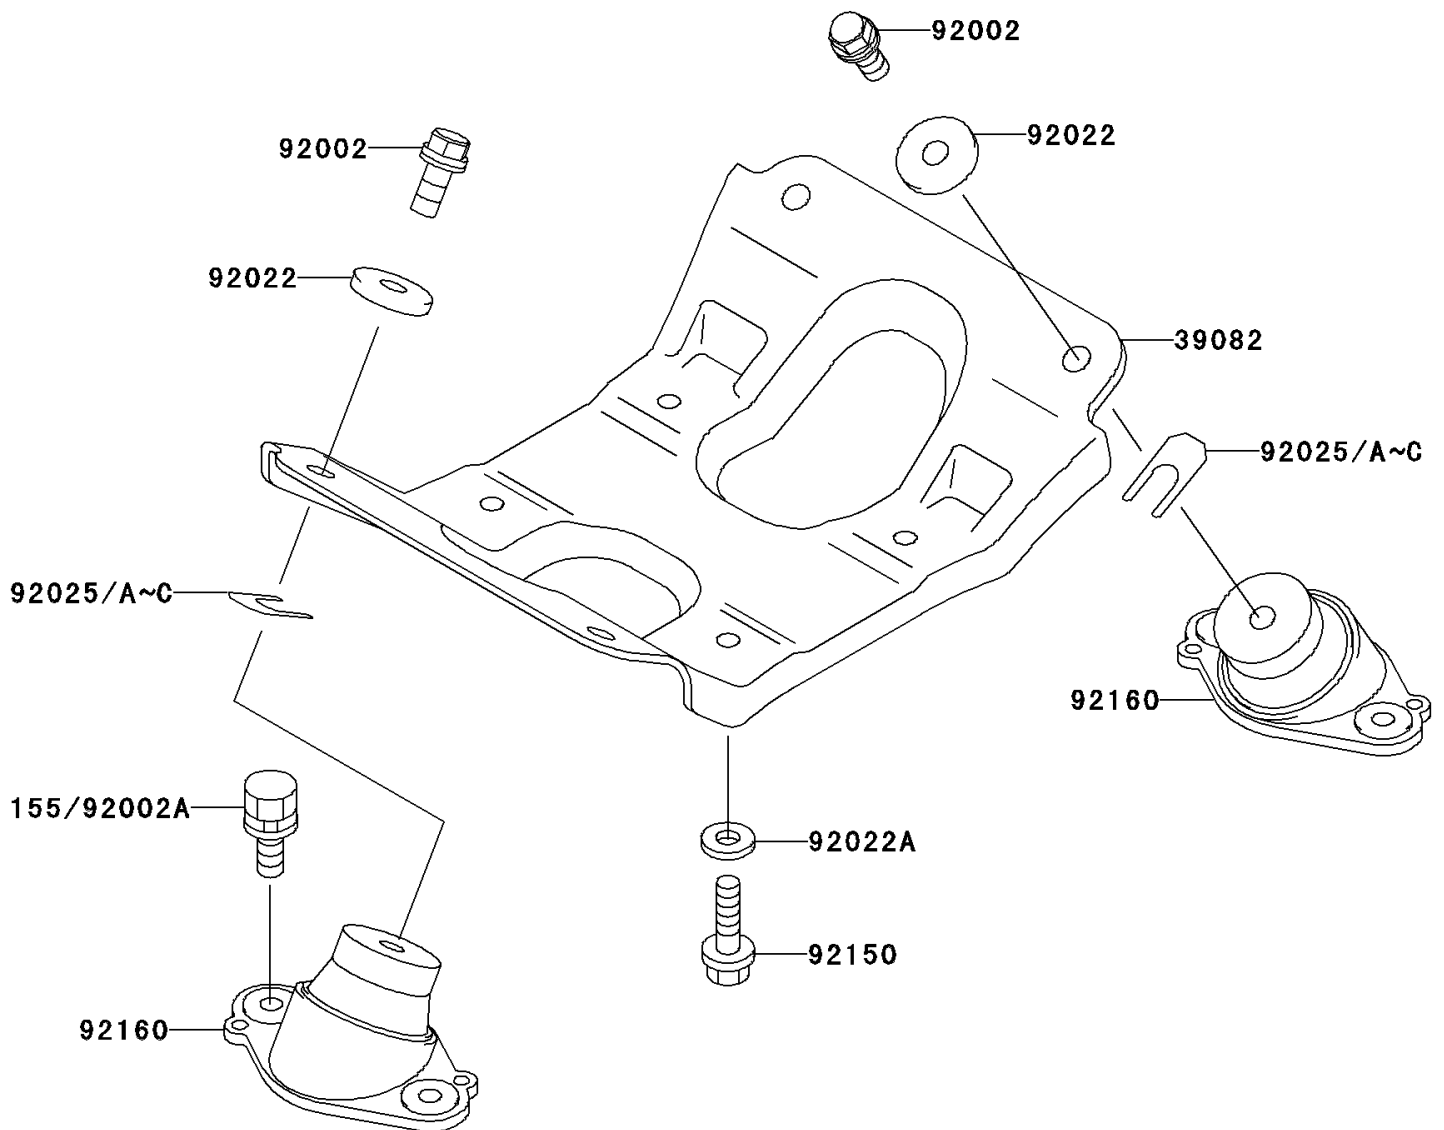

## PARTS DIAGRAM

### Engine Mount

F3144

## PARTS LIST

### Engine Mount

**Kawasaki**

Let the Good Times Roll®

**ITEM NAME**

**PART NUMBER**

**QUANTITY**

---