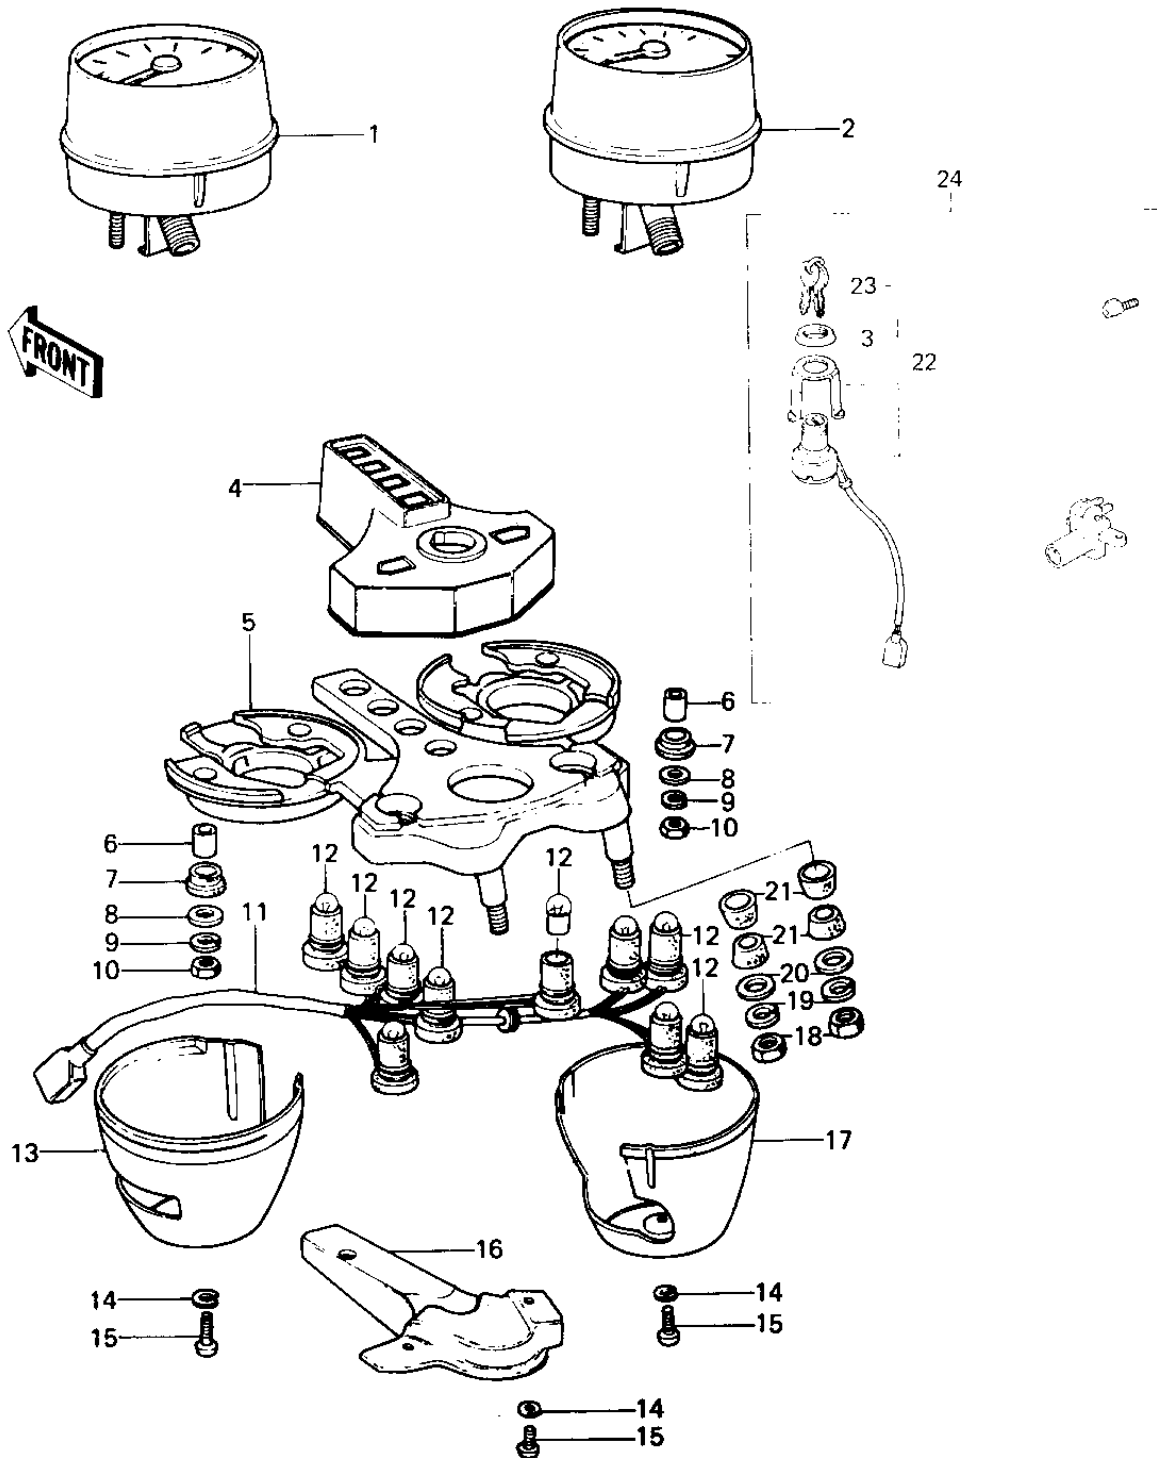

1979 Custom

PARTS DIAGRAM

METERS/IGNITION SWITCH

Re

100-8

1979 Custom

PARTS LIST

METERS/IGNITION SWITCH

Kawasaki

Let the Good Times Roll®

ITEM NAME

PART NUMBER

QUANTITY
