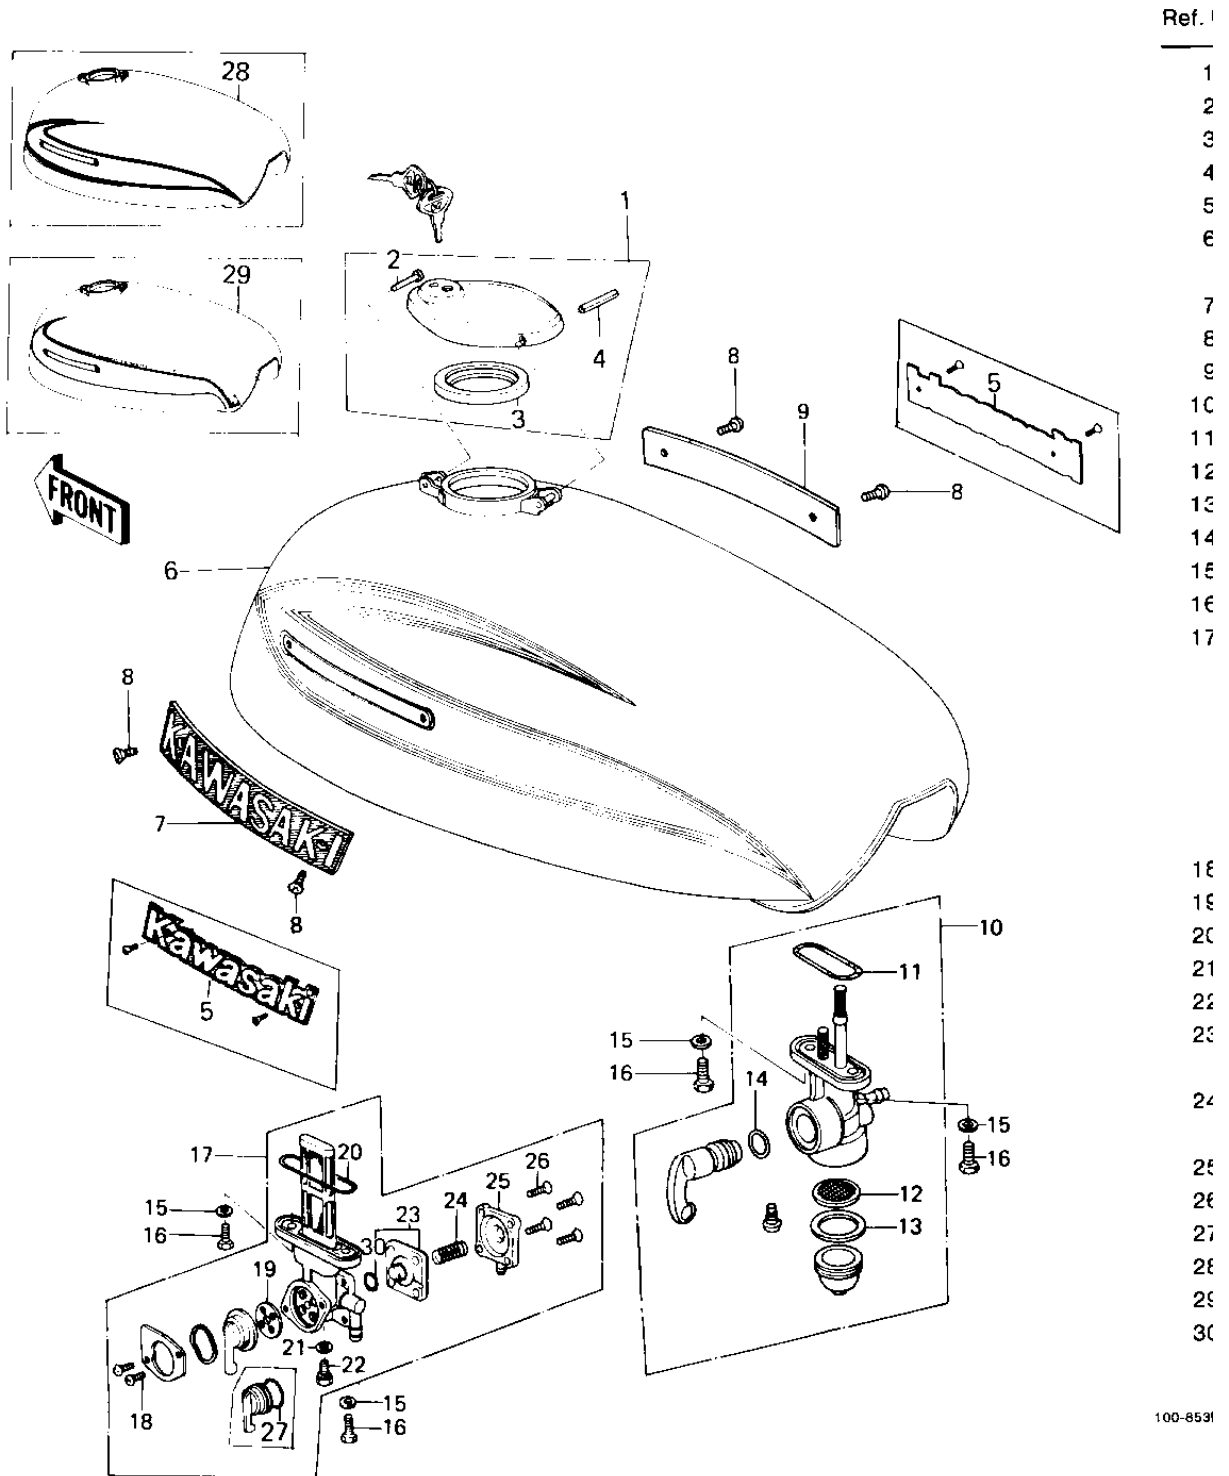

1979 Custom

PARTS DIAGRAM

FUEL TANK

1979 Custom

PARTS LIST

FUEL TANK

Kawasaki

Let the Good Times Roll®

ITEM NAME

PART NUMBER

QUANTITY
