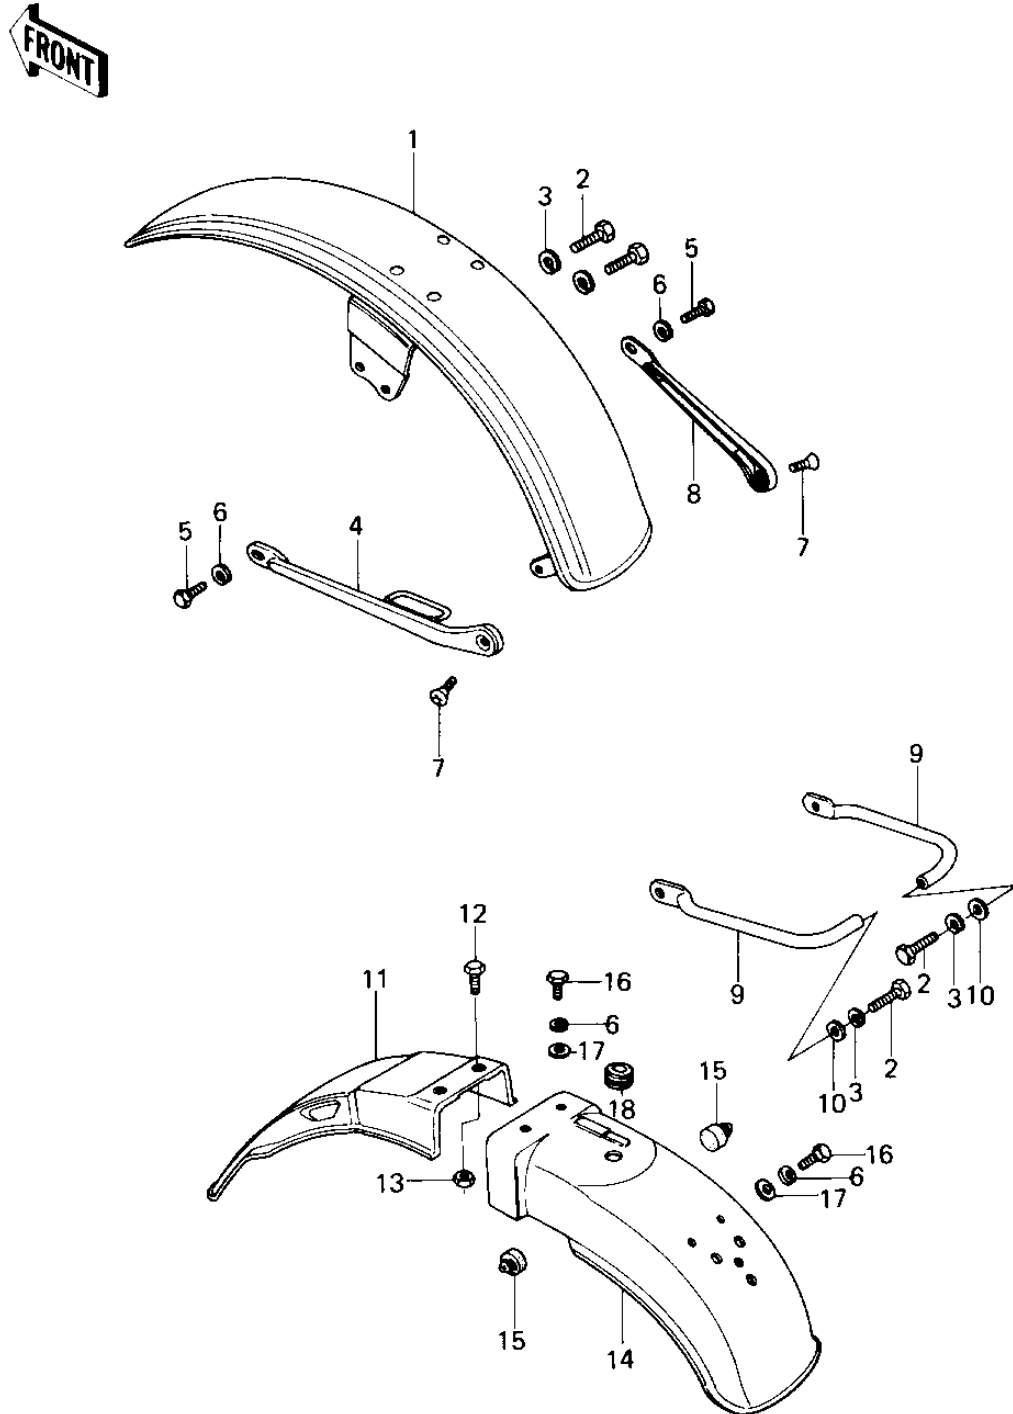

1977 Custom

PARTS DIAGRAM

FENDERS