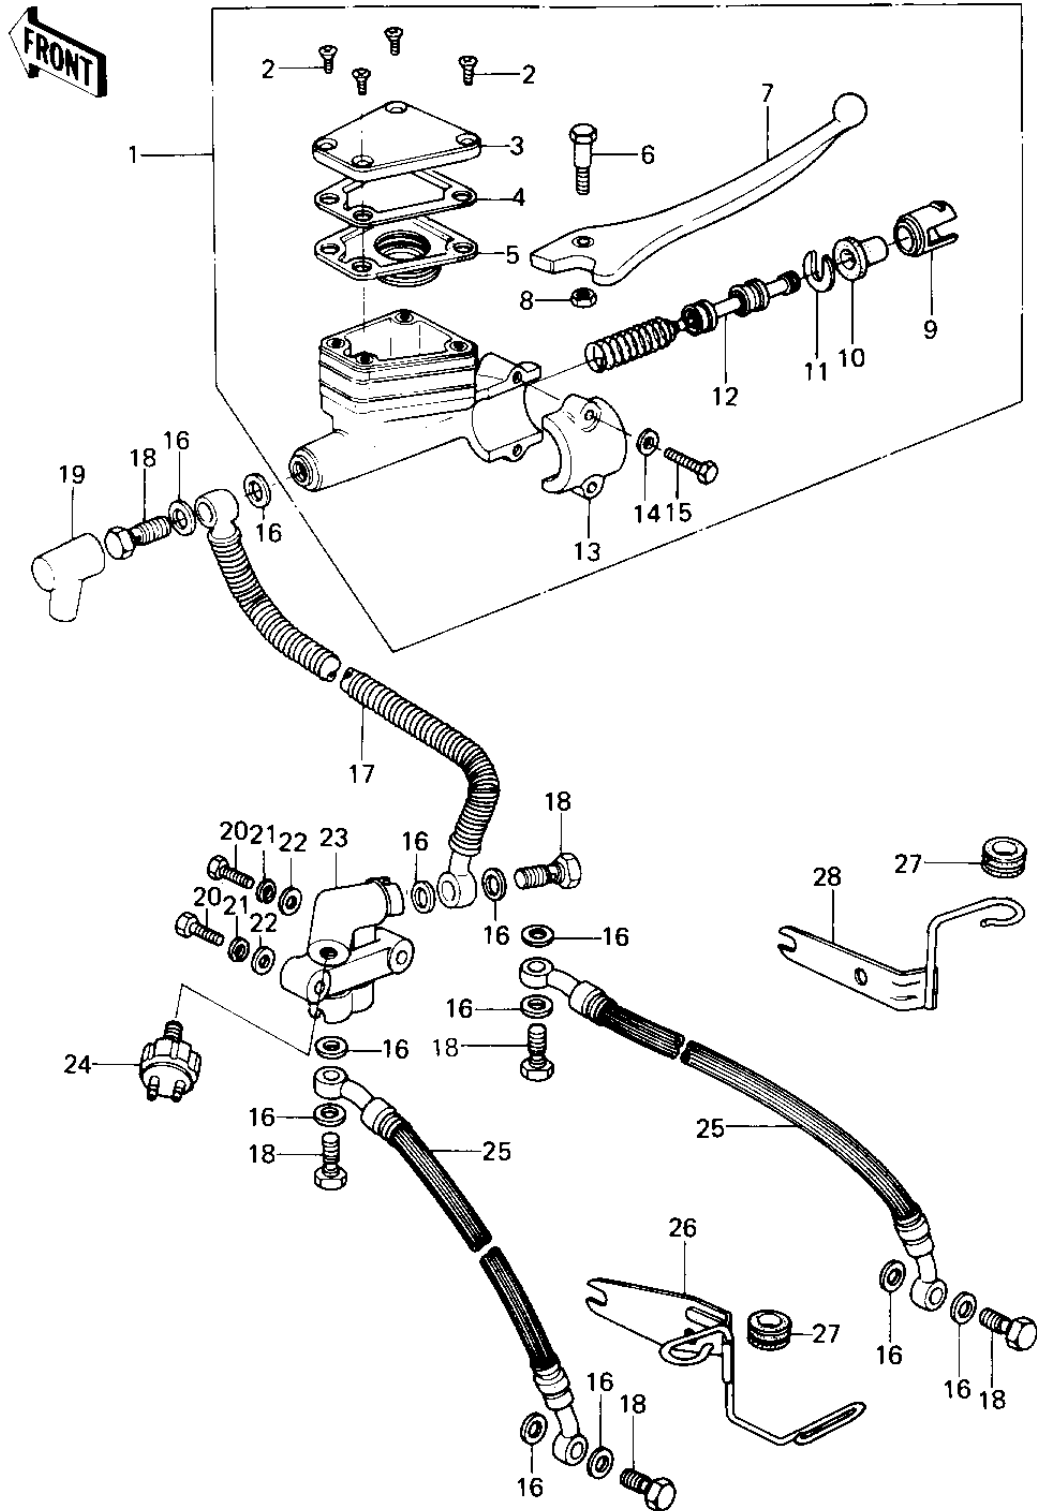

1977 Custom

PARTS DIAGRAM

FRONT MASTER CYLINDER (KZ650-C2/C3)

1977 Custom

PARTS LIST

FRONT MASTER CYLINDER (KZ650-C2/C3)

ITEM NAME

PART NUMBER

QUANTITY
