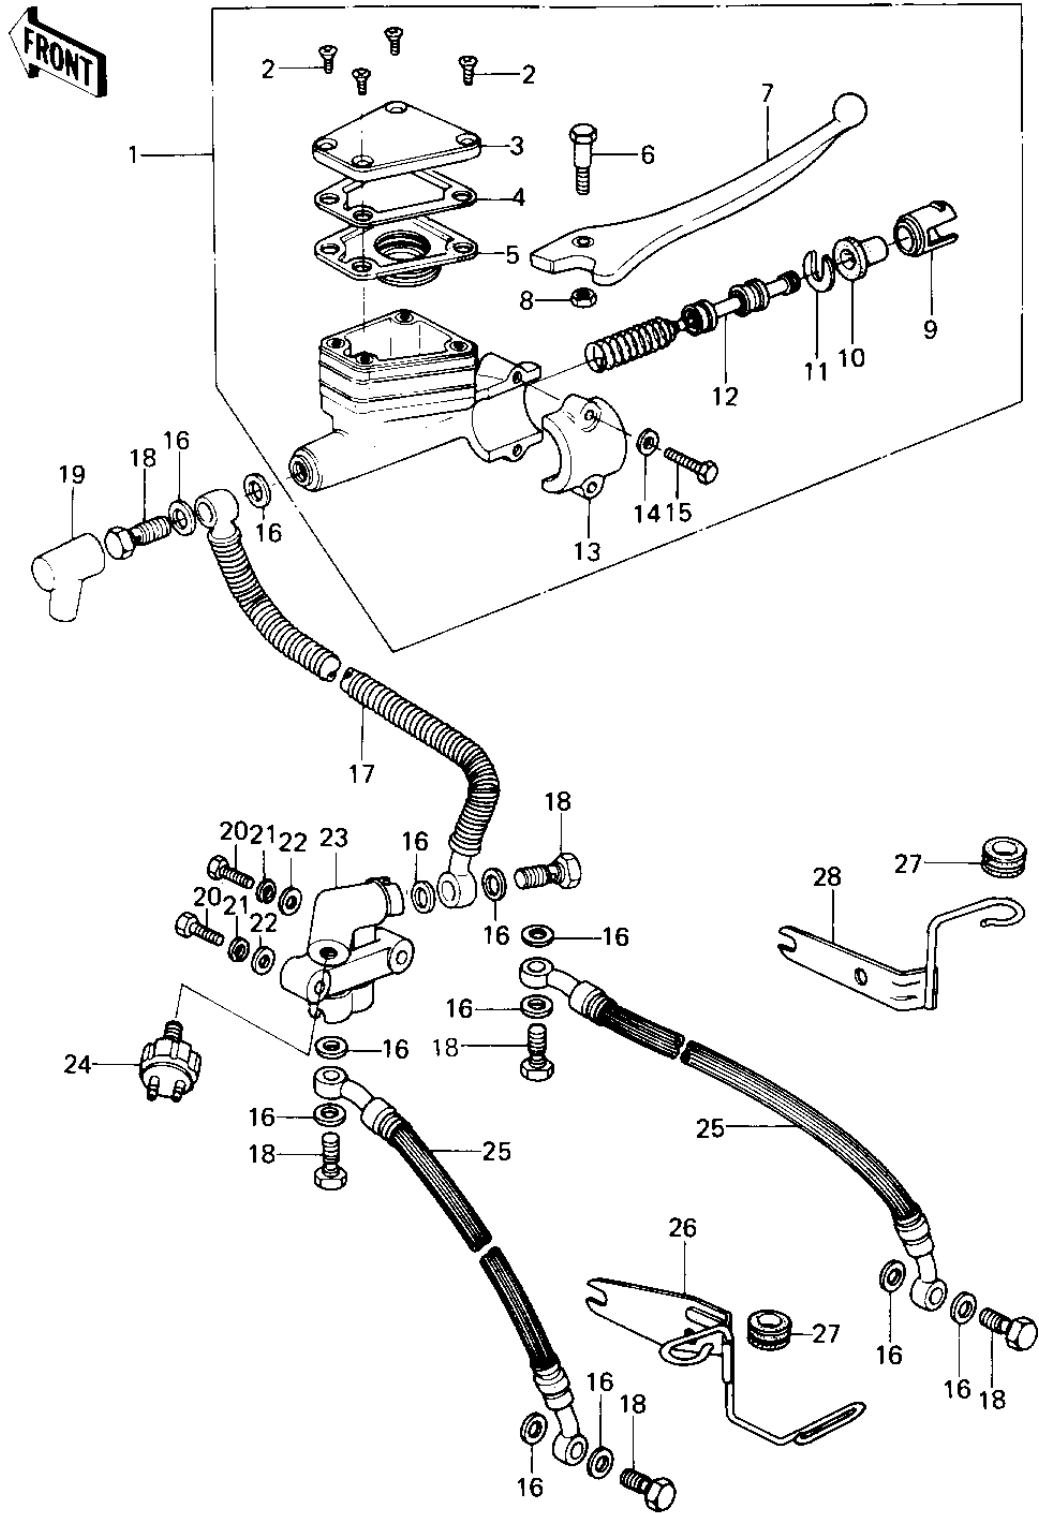

1979 Custom

PARTS DIAGRAM

FRONT MASTER CYLINDER (KZ650-C2/C3)

1979 Custom

PARTS LIST

FRONT MASTER CYLINDER (KZ650-C2/C3)

ITEM NAME

PART NUMBER

QUANTITY
