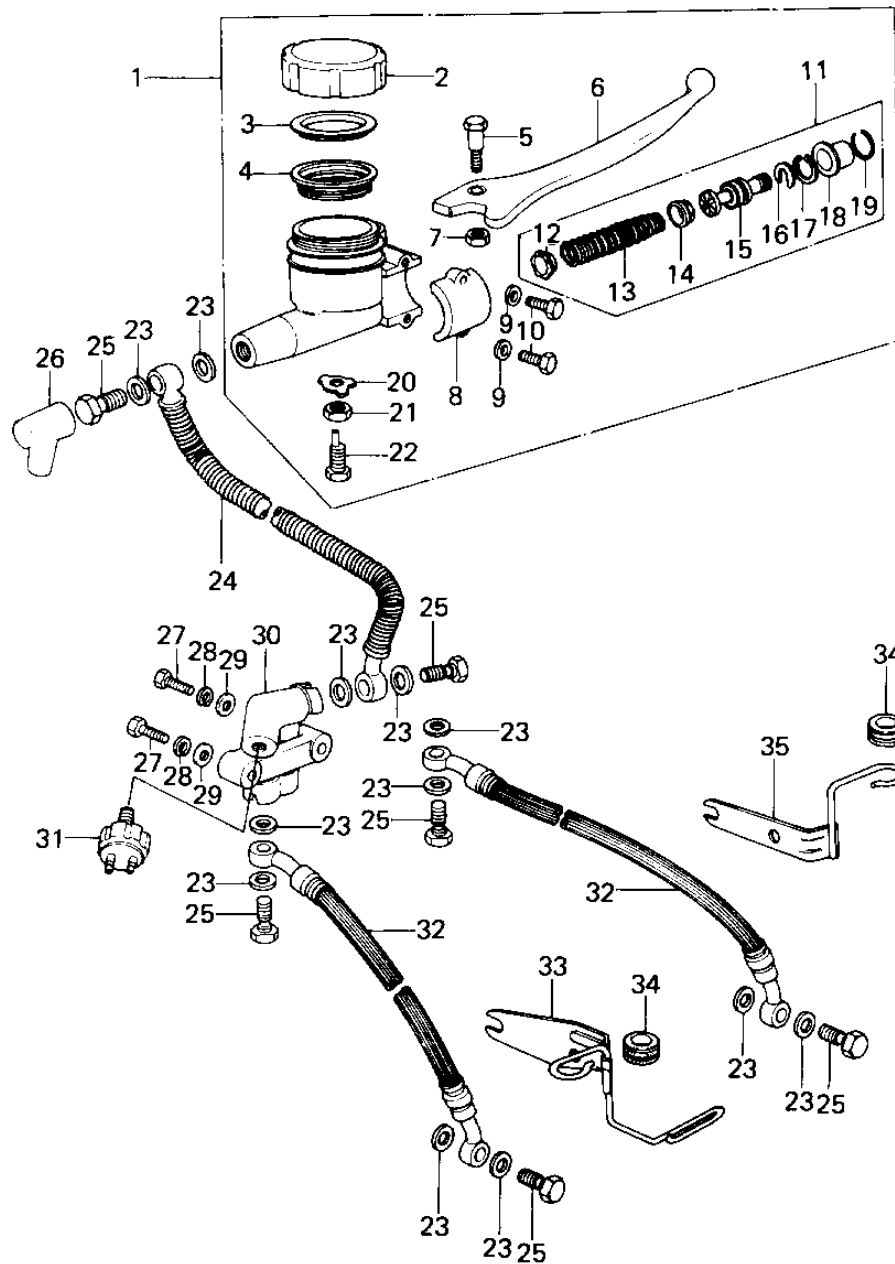

1979 Custom

PARTS DIAGRAM

FRONT MASTER CYLINDER (KZ650-C1)

1979 Custom

PARTS LIST

FRONT MASTER CYLINDER (KZ650-C1)

ITEM NAME

PART NUMBER

QUANTITY
