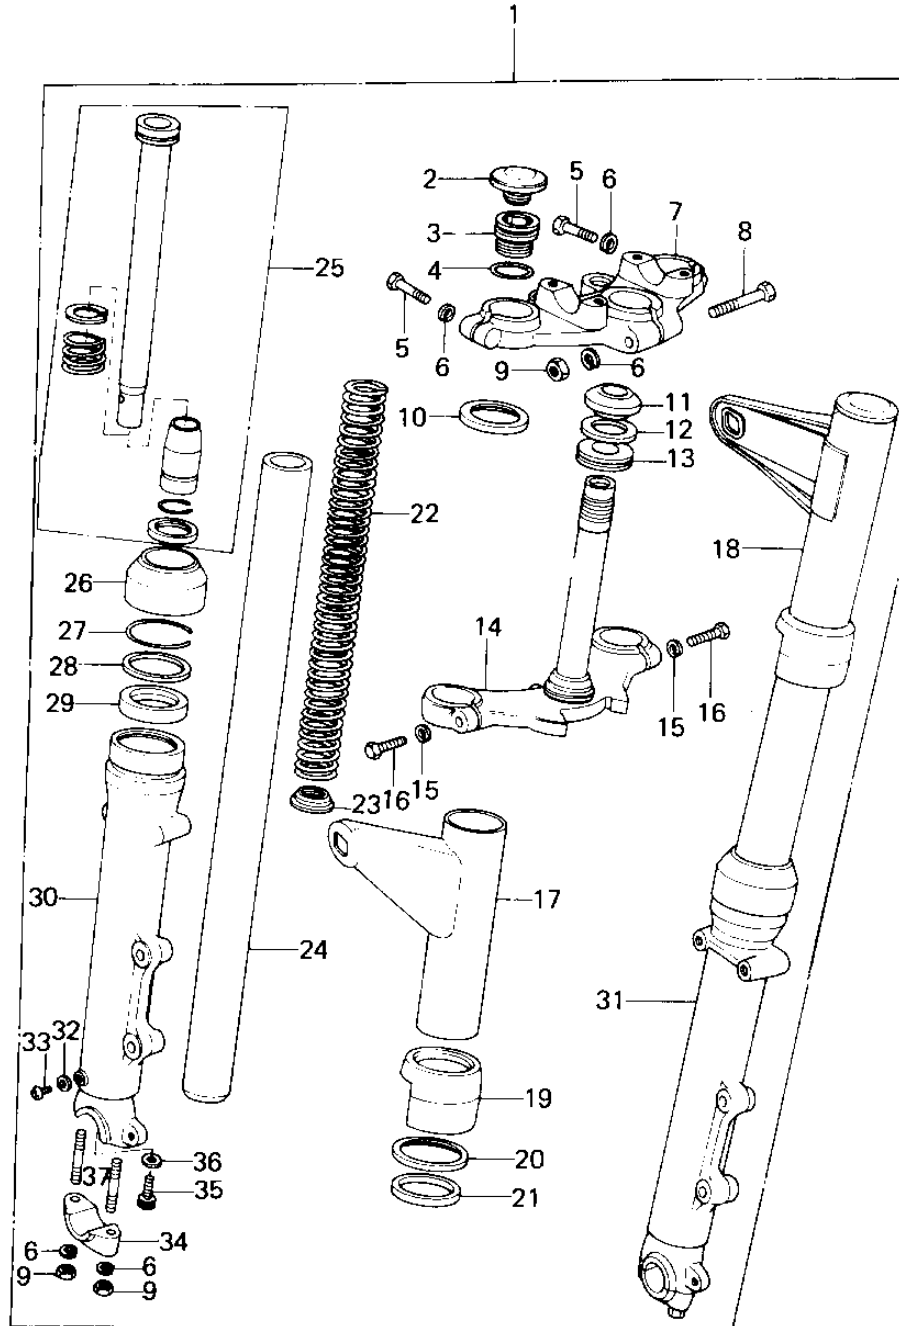

1979 Custom

PARTS DIAGRAM

FRONT FORK

1979 Custom

PARTS LIST FRONT FORK

ITEM NAME

PART NUMBER

QUANTITY
