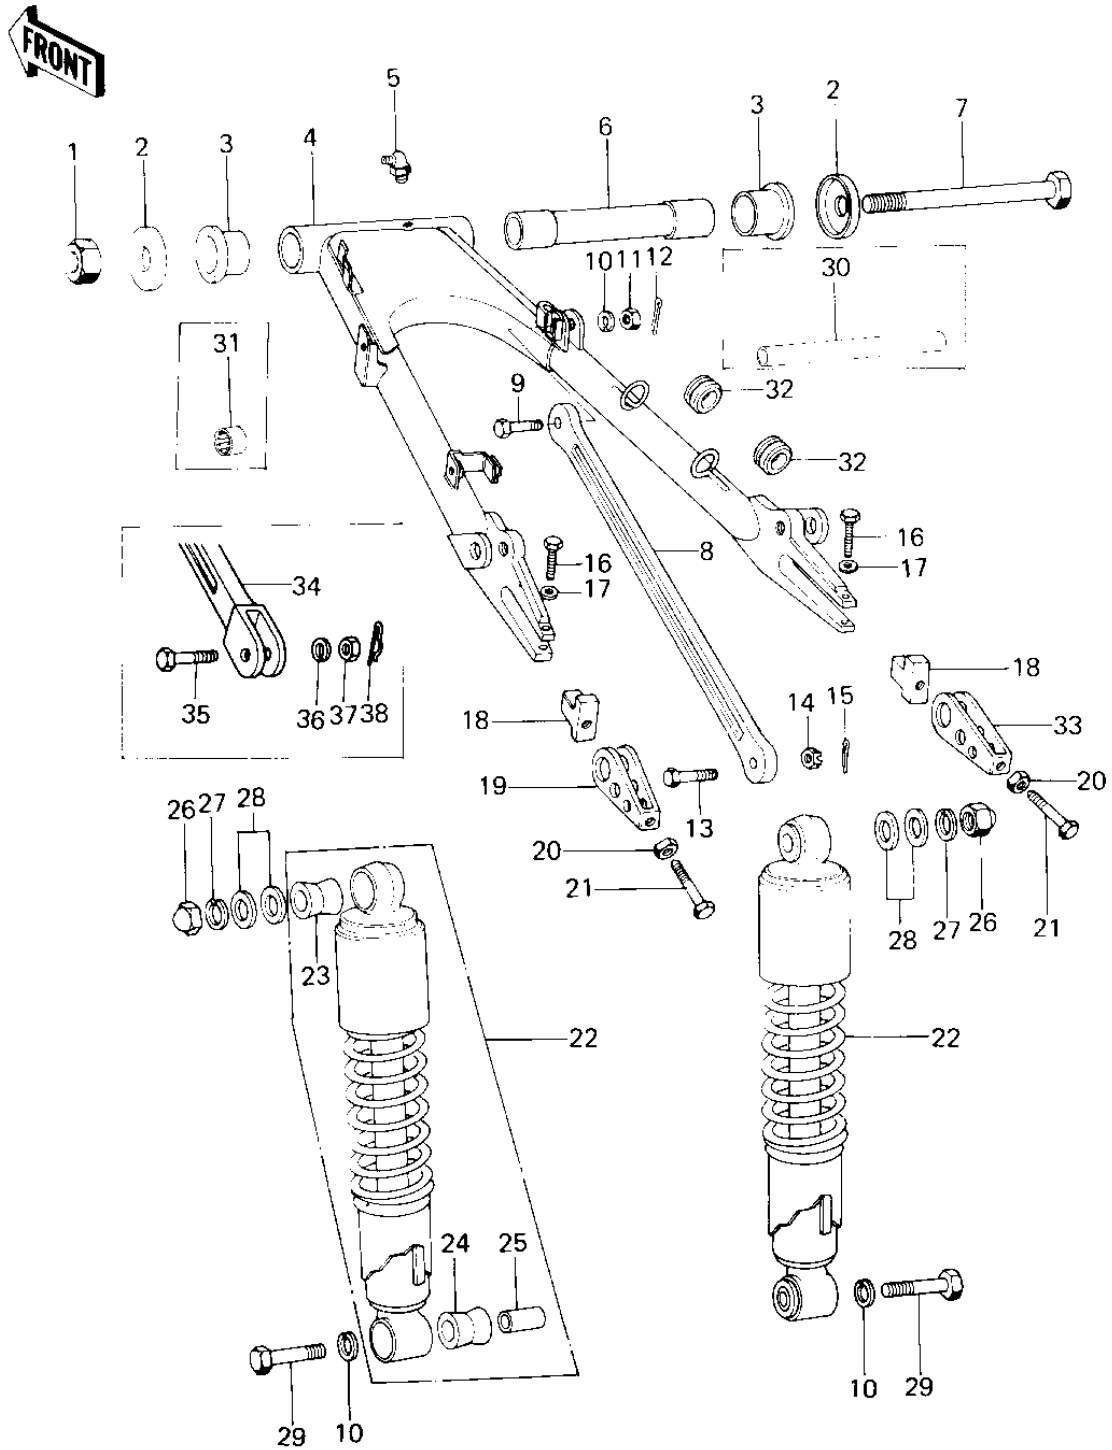

1977 Custom

PARTS DIAGRAM

SWING ARM/SHOCK ABSORBERS

1977 Custom

PARTS LIST

SWING ARM/SHOCK ABSORBERS

Kawasaki

Let the Good Times Roll®

ITEM NAME

PART NUMBER

QUANTITY
