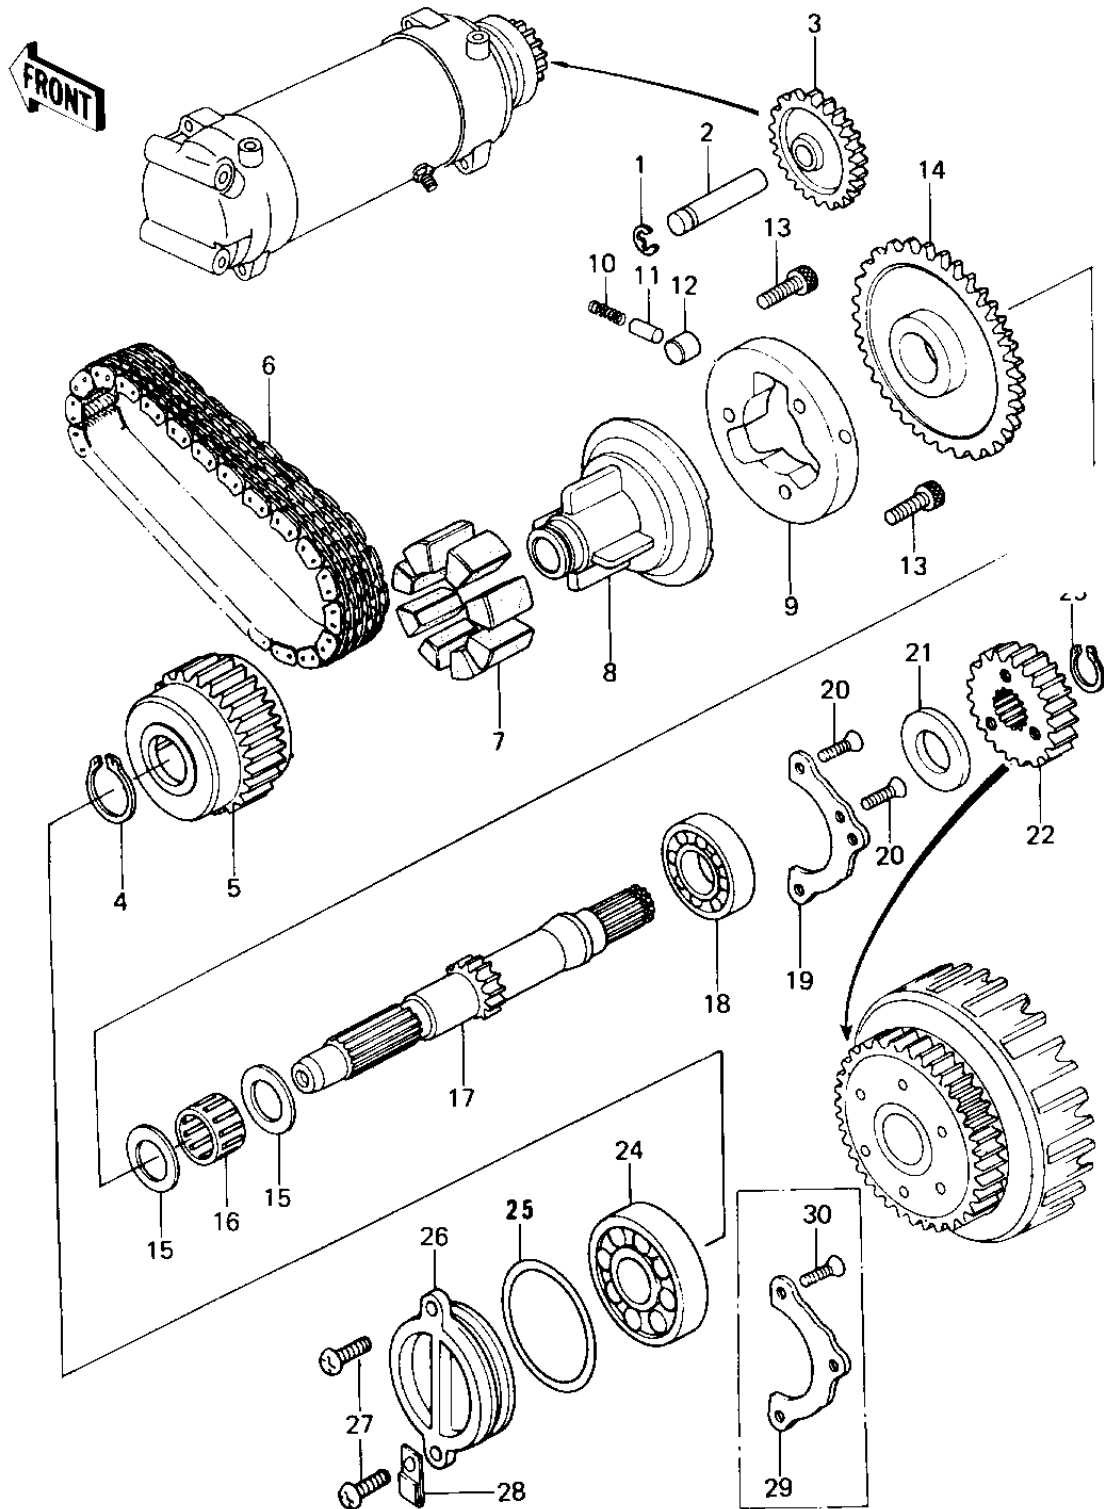

1979 Custom

PARTS DIAGRAM

SECONDARY SHAFT/STARTER CLUTCH

1979 Custom

PARTS LIST

SECONDARY SHAFT/STARTER CLUTCH

ITEM NAME

PART NUMBER

QUANTITY
