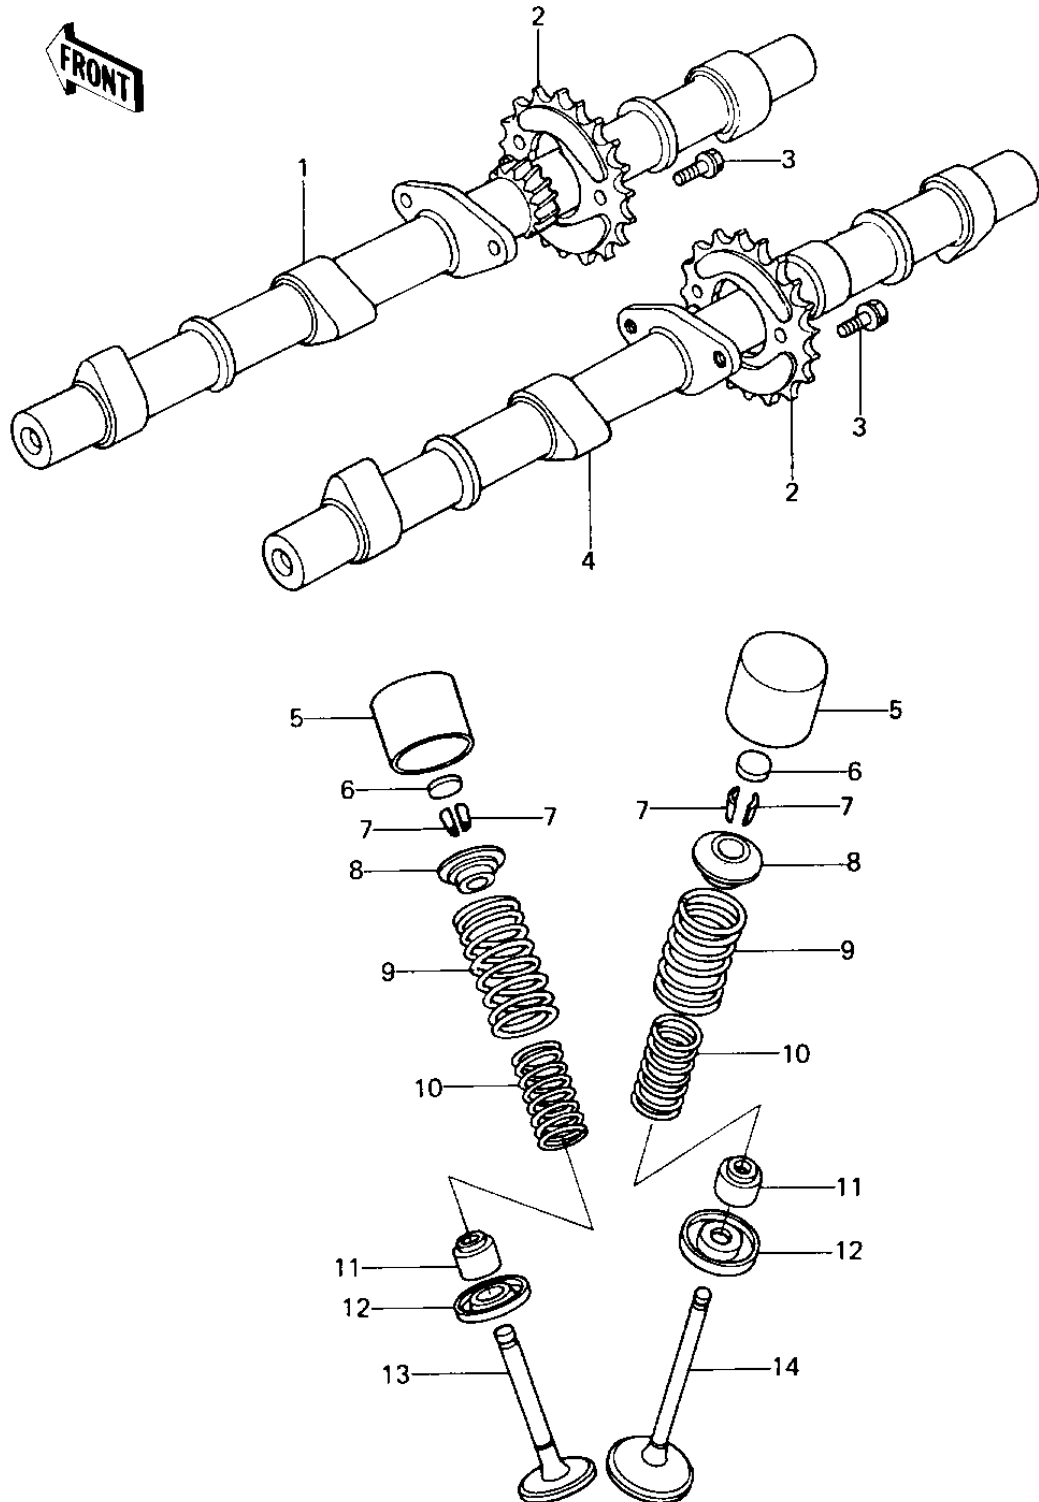

1979 Custom

PARTS DIAGRAM CAMSHAFTS/VALVES

1979 Custom

PARTS LIST

CAMSHAFTS/VALVES

ITEM NAME

PART NUMBER

QUANTITY
