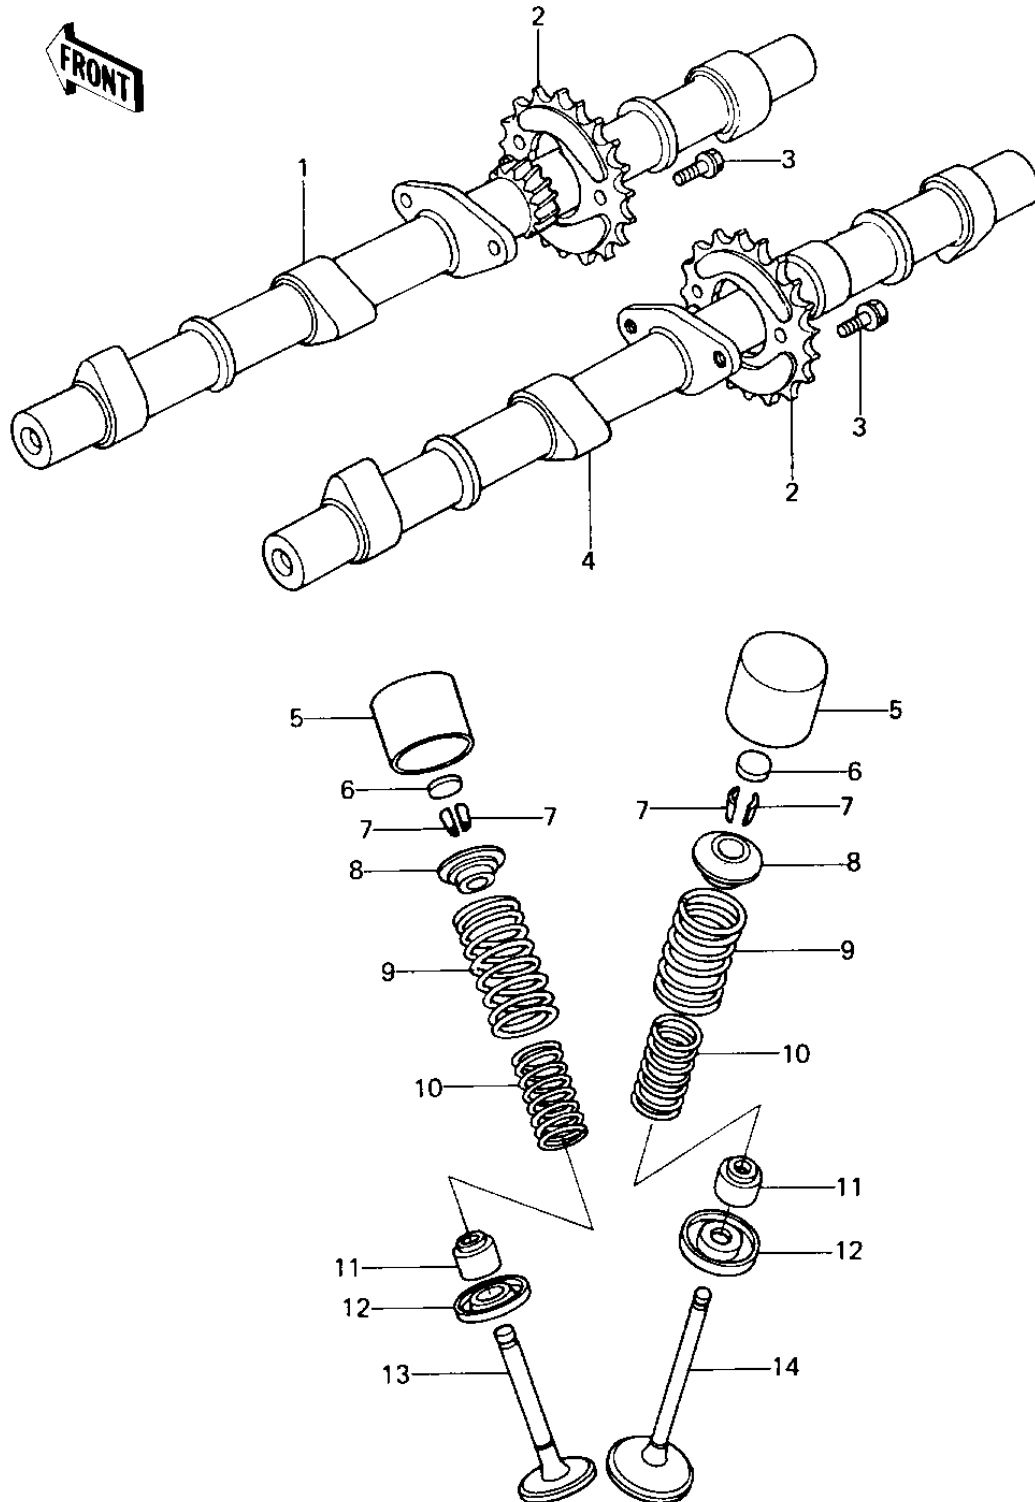

1977 Custom

PARTS DIAGRAM

CAMSHAFTS/VALVES

1977 Custom

PARTS LIST

CAMSHAFTS/VALVES

Kawasaki

Let the Good Times Roll®

ITEM NAME

PART NUMBER

QUANTITY
