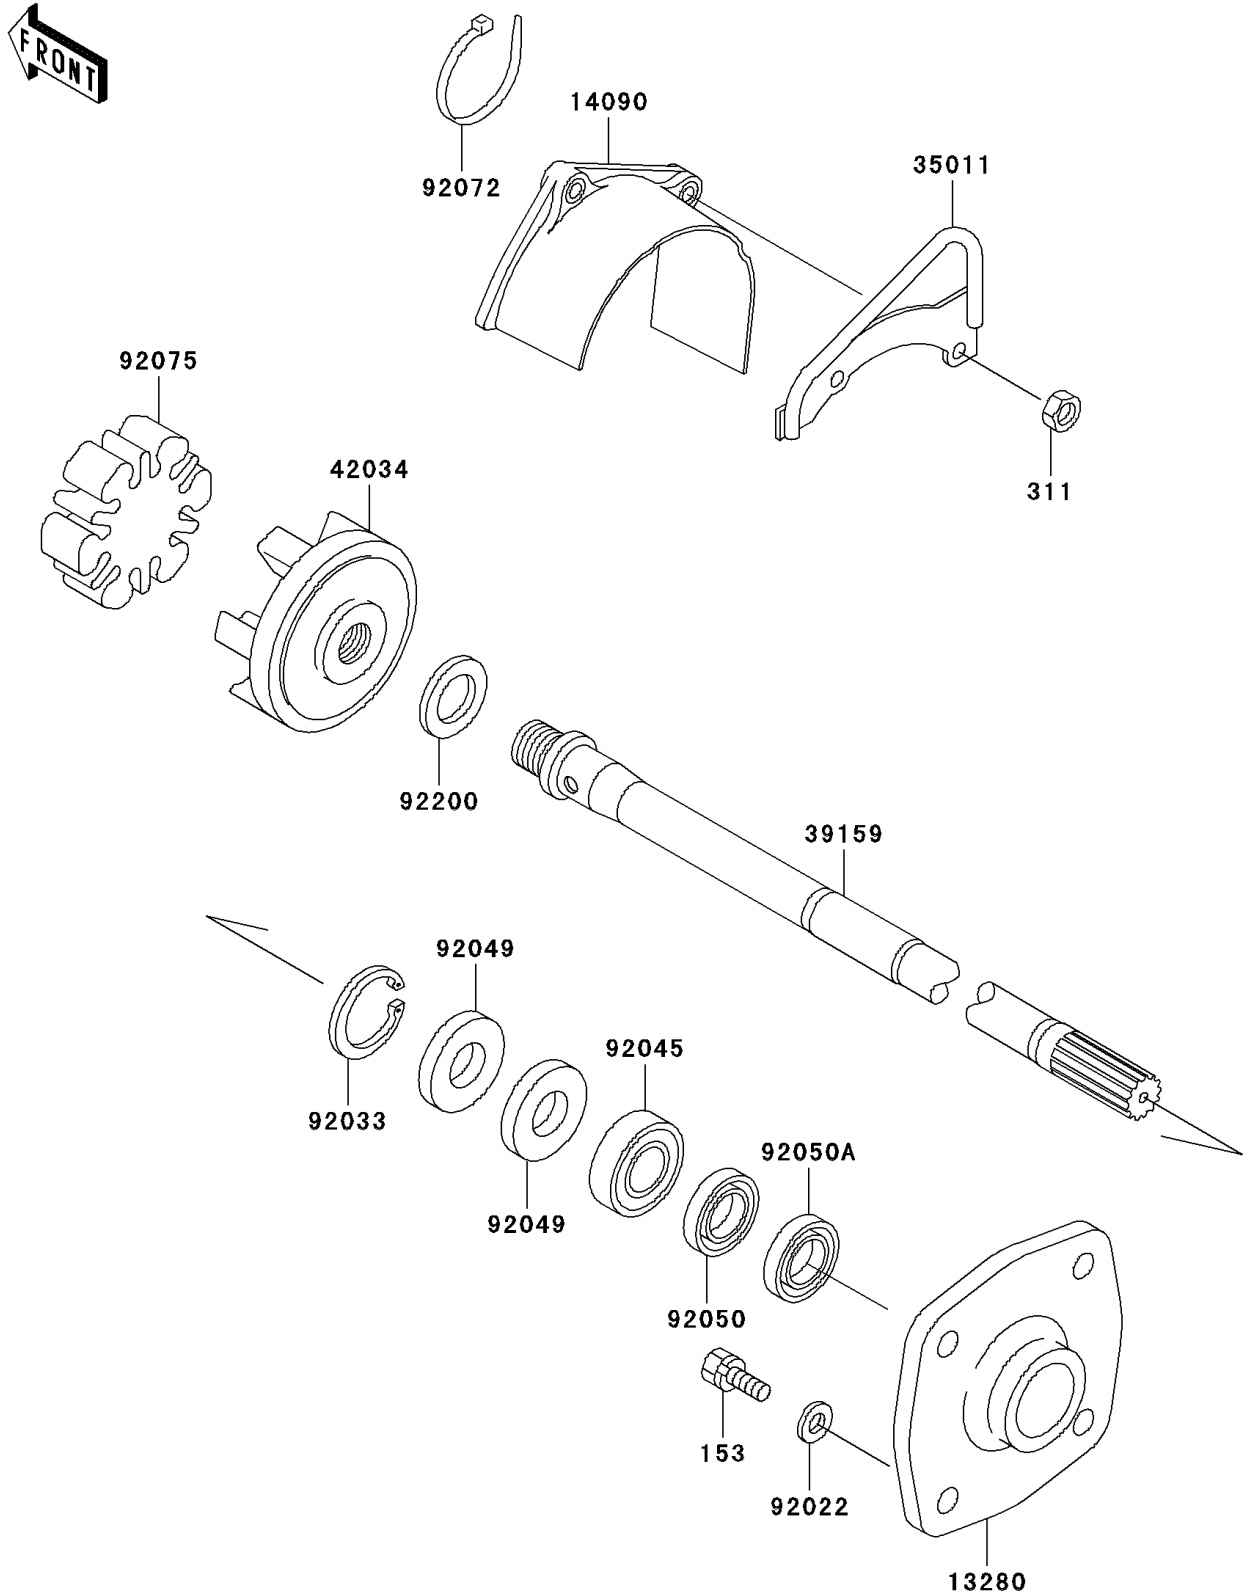

2002 SXI PRO

PARTS DIAGRAM

Drive Shaft

E3134

2002 SXI PRO

PARTS LIST

Drive Shaft

Kawasaki

Let the Good Times Roll®

ITEM NAME

PART NUMBER

QUANTITY
