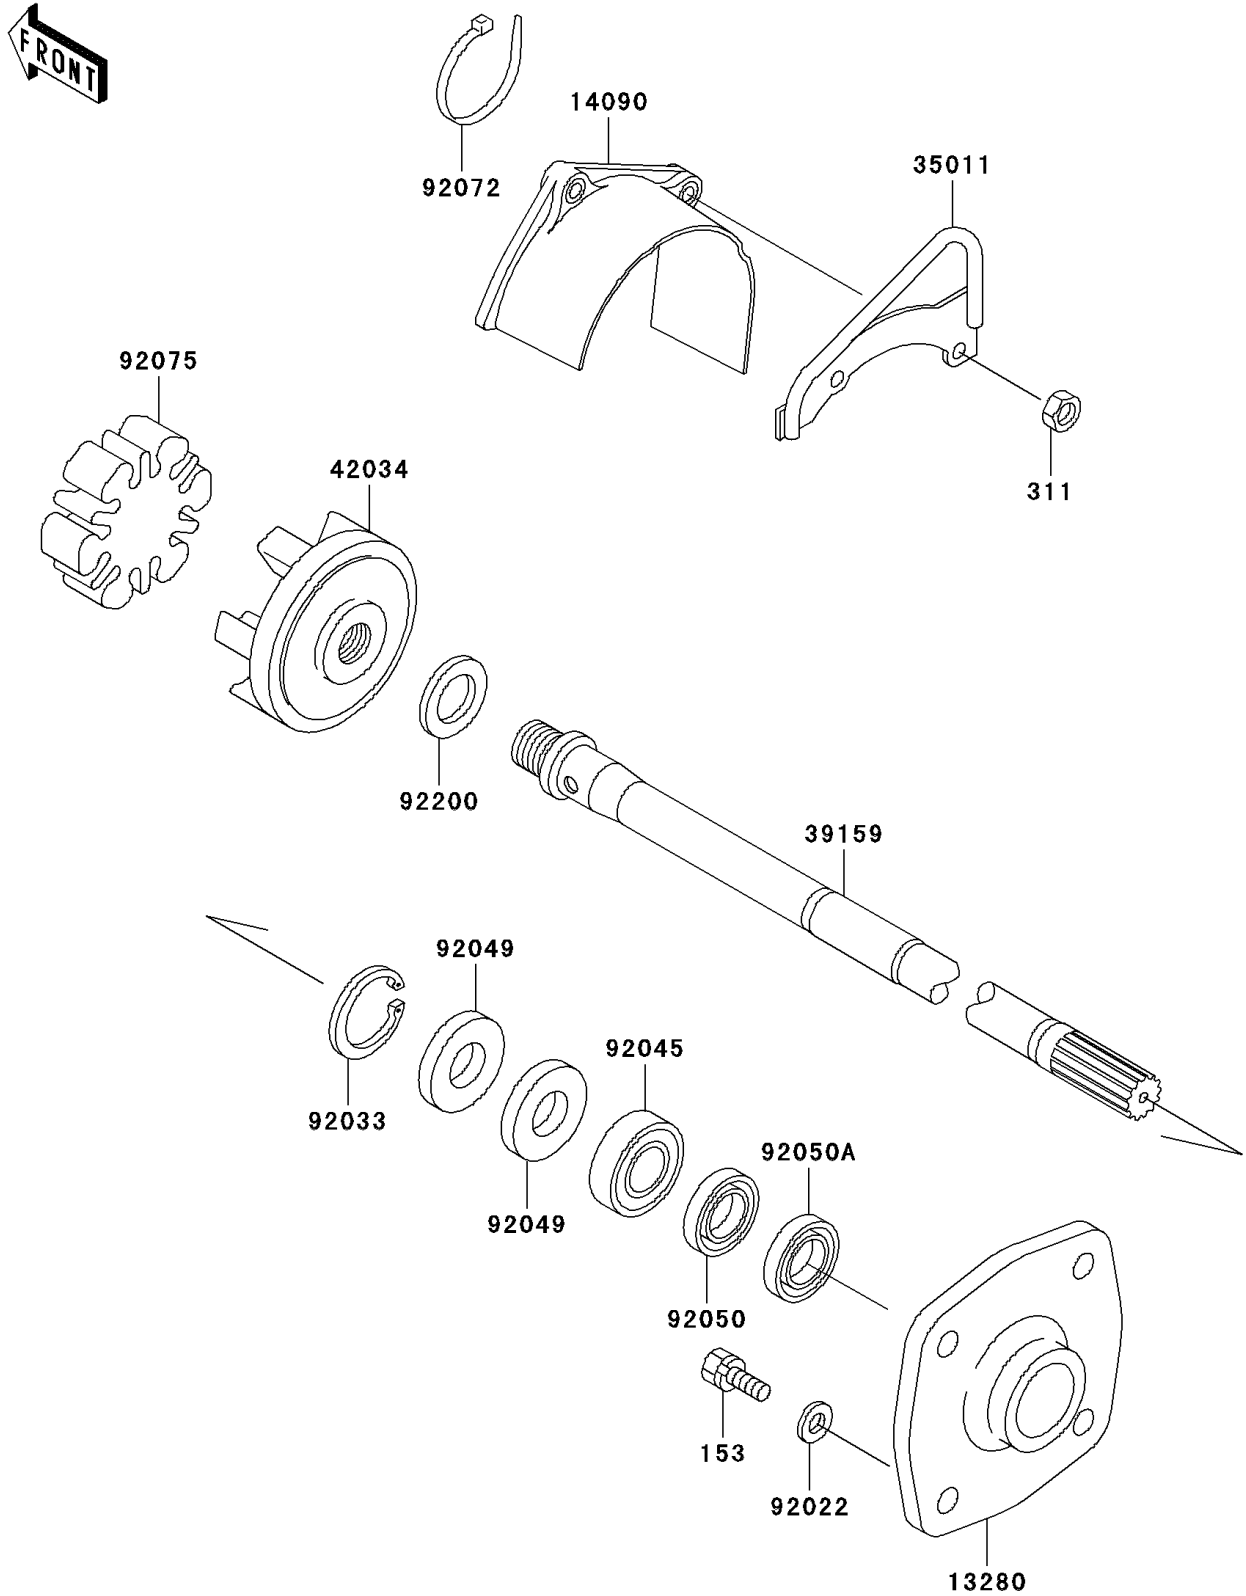

## PARTS DIAGRAM

### Drive Shaft

E3134

## PARTS LIST

### Drive Shaft

**Kawasaki**

Let the Good Times Roll®

**ITEM NAME**

**PART NUMBER**

**QUANTITY**

---