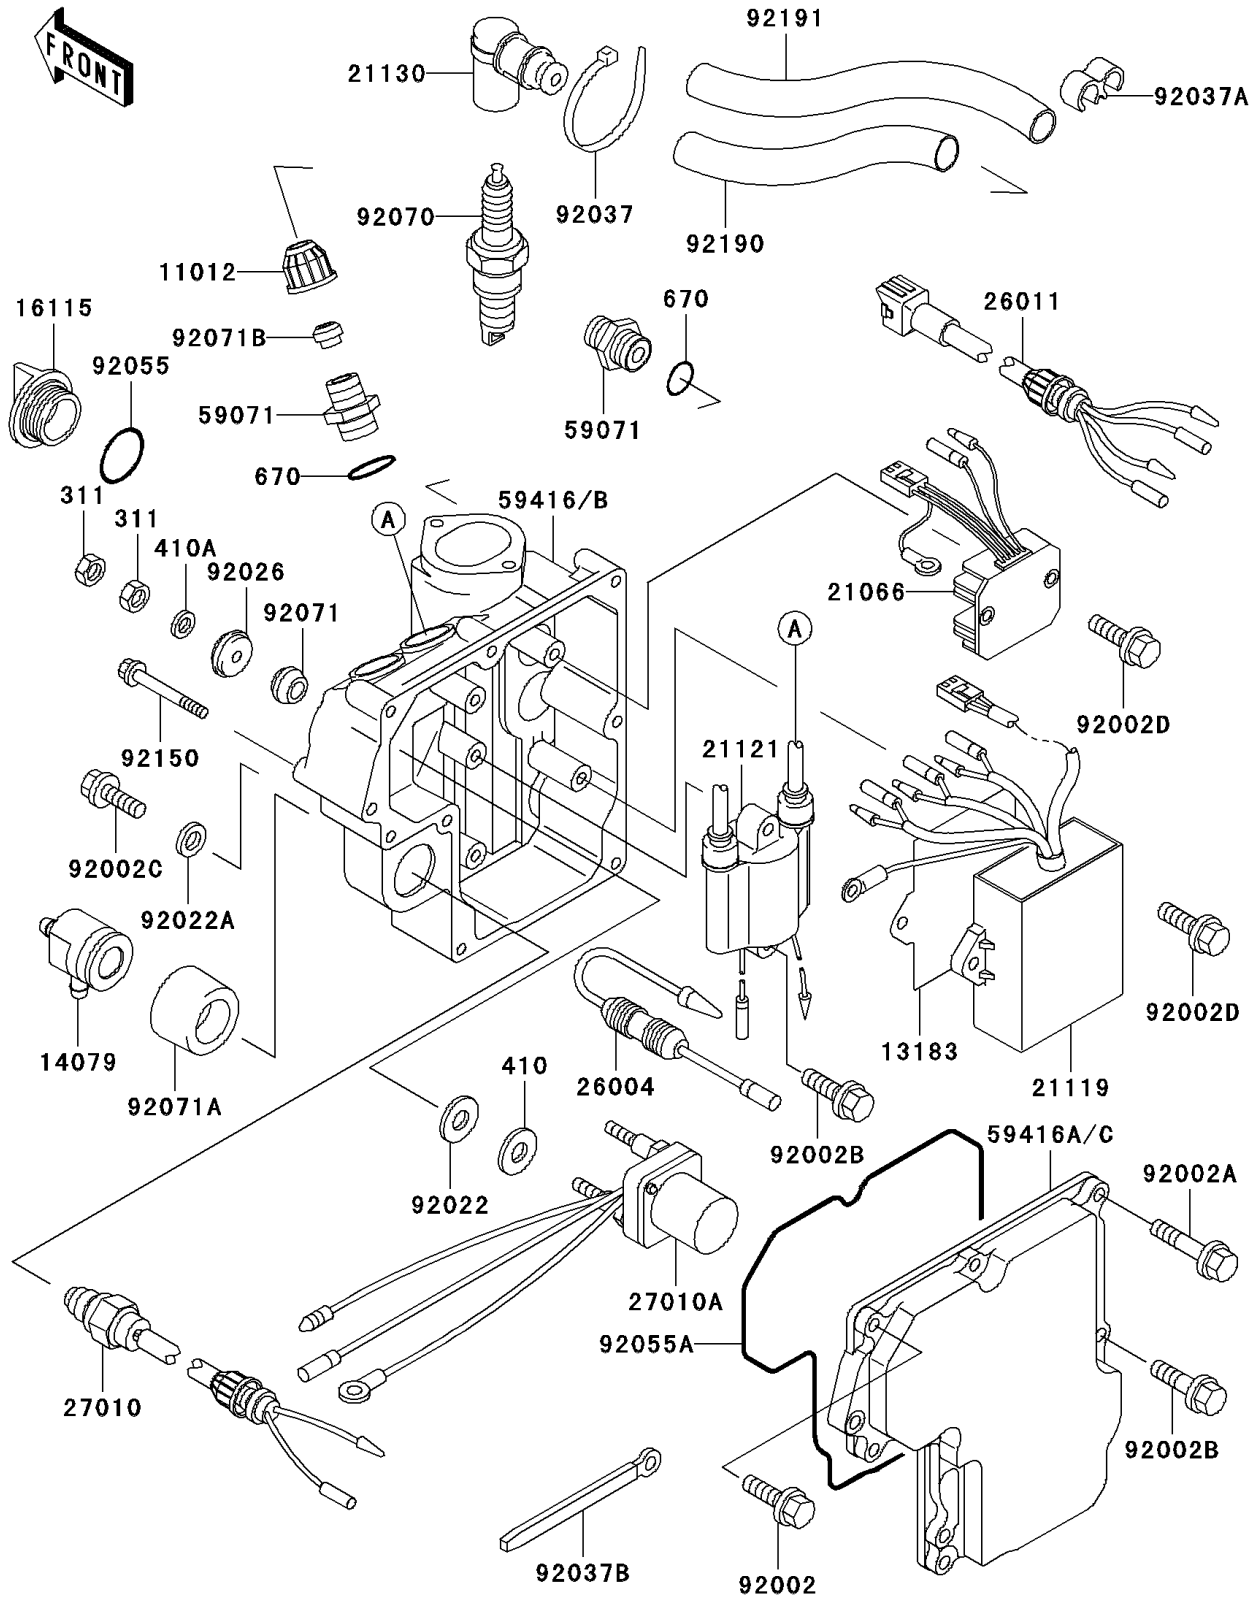

1999 SXI PRO

PARTS DIAGRAM

Ignition System

Kawasaki

Let the Good Times Roll®

E1830

1999 SXI PRO

PARTS LIST

Ignition System

ITEM NAME

PART NUMBER

QUANTITY
