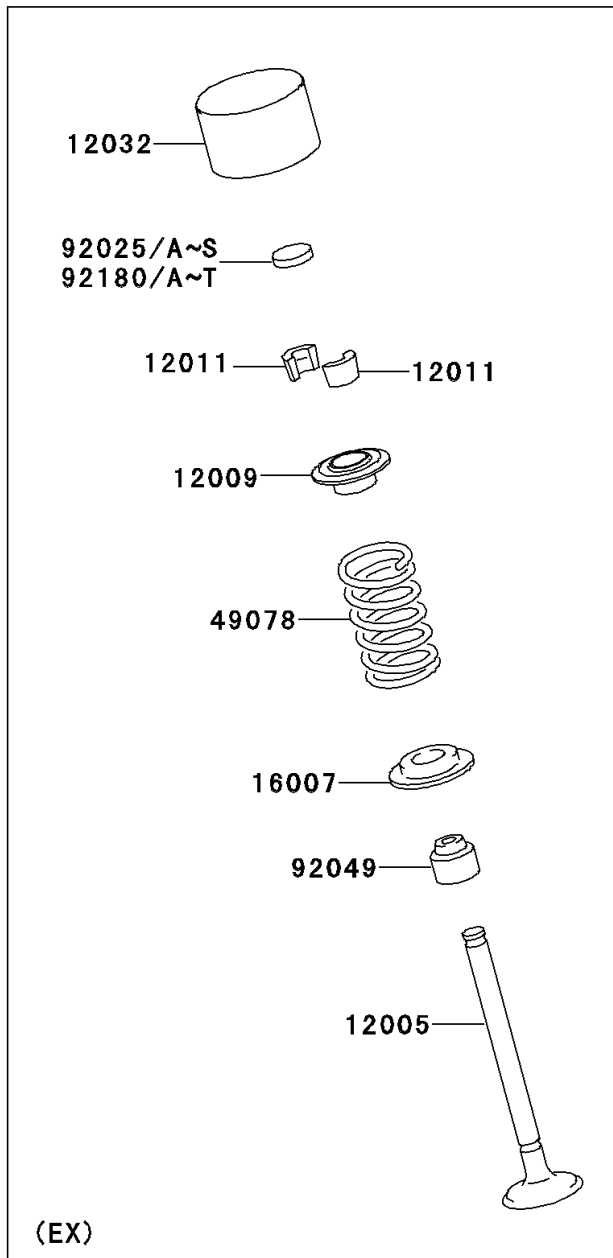

2008 Concours™ 14

PARTS DIAGRAM

Valve(s)

E1210

2008 Concours™ 14

PARTS LIST

Valve(s)

ITEM NAME

PART NUMBER

QUANTITY
