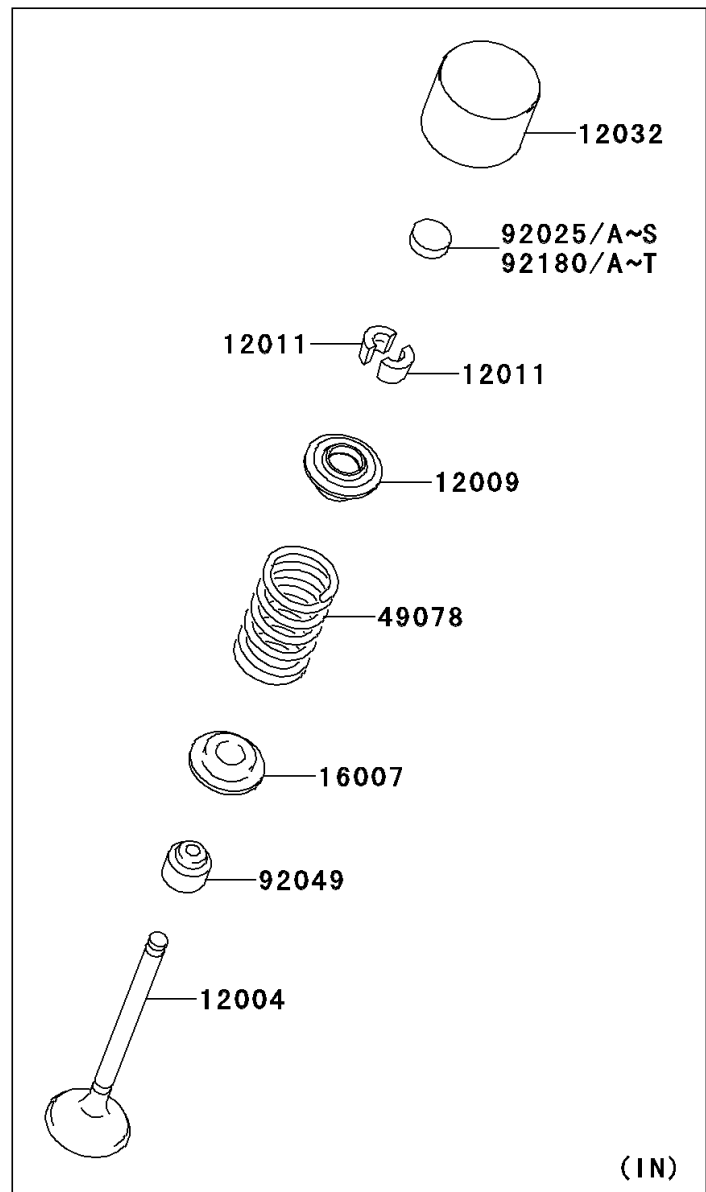

2008 Concours™ 14

PARTS DIAGRAM

Valve(s)

E1210

2008 Concours™ 14

PARTS LIST

Valve(s)

ITEM NAME

PART NUMBER

QUANTITY
