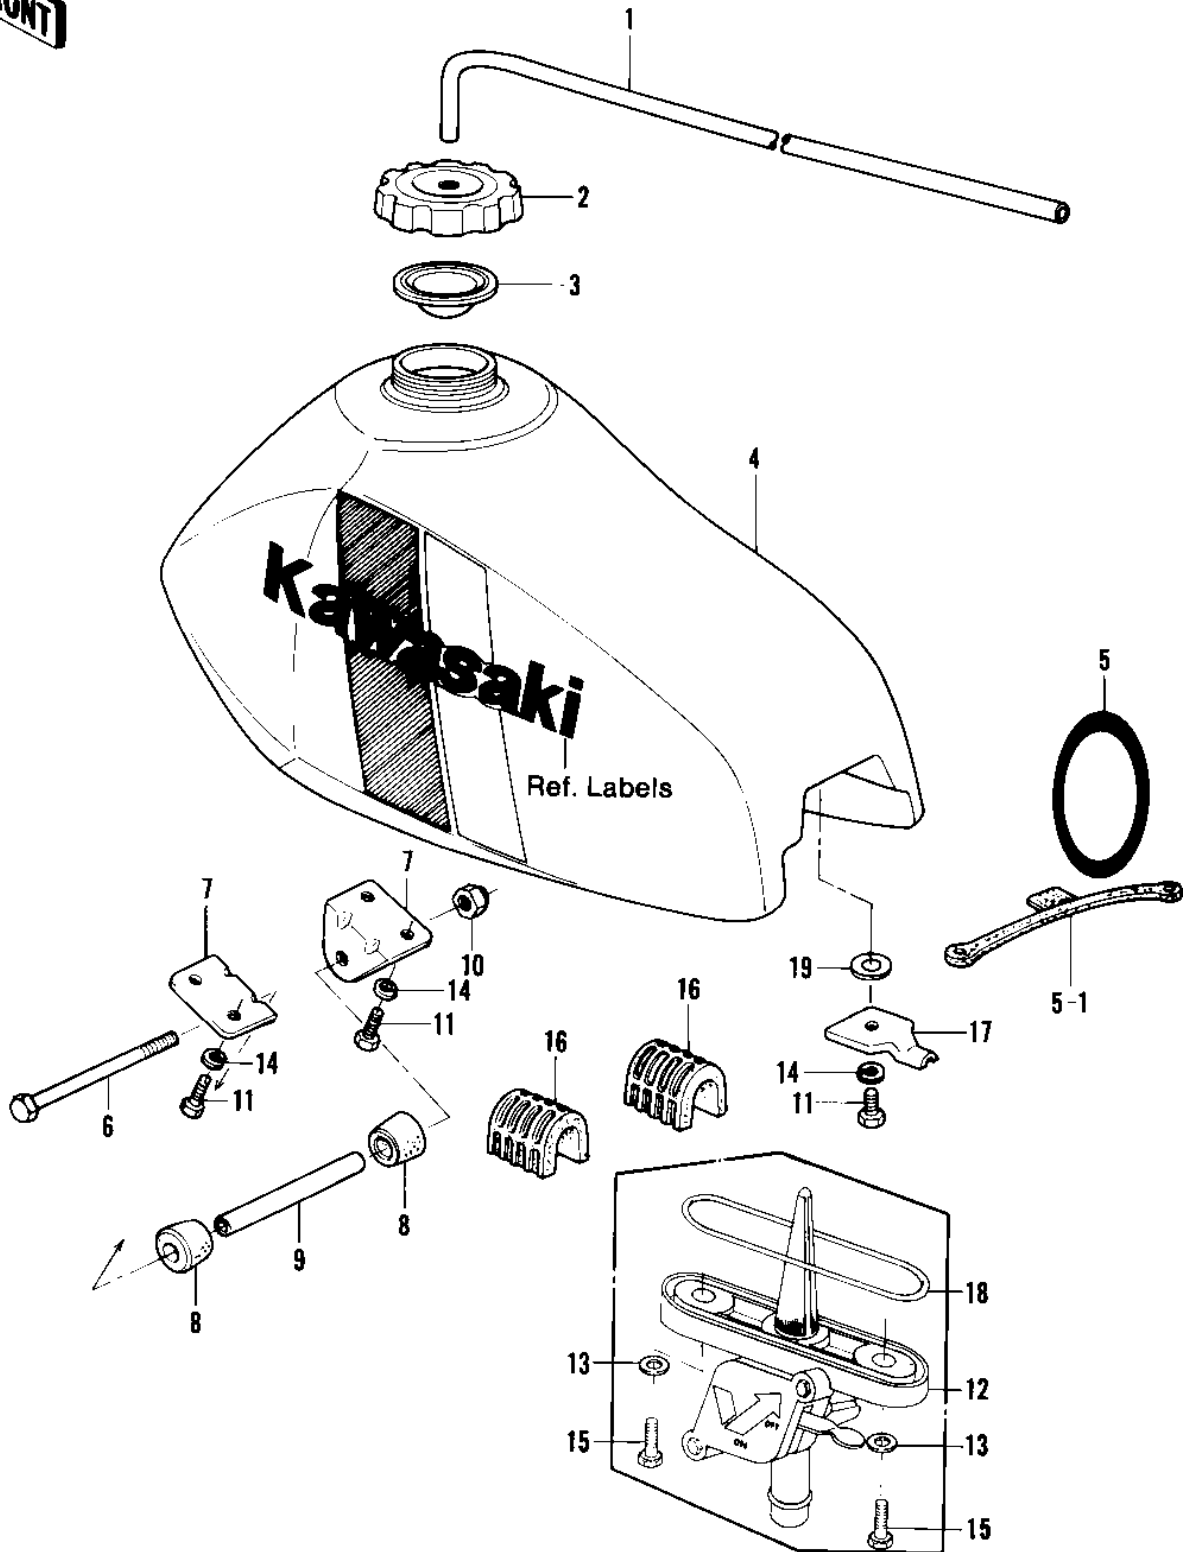

1981 KX420

PARTS DIAGRAM

FUEL TANK

1981 KX420

PARTS LIST

FUEL TANK

Kawasaki

Let the Good Times Roll®

ITEM NAME

PART NUMBER

QUANTITY
