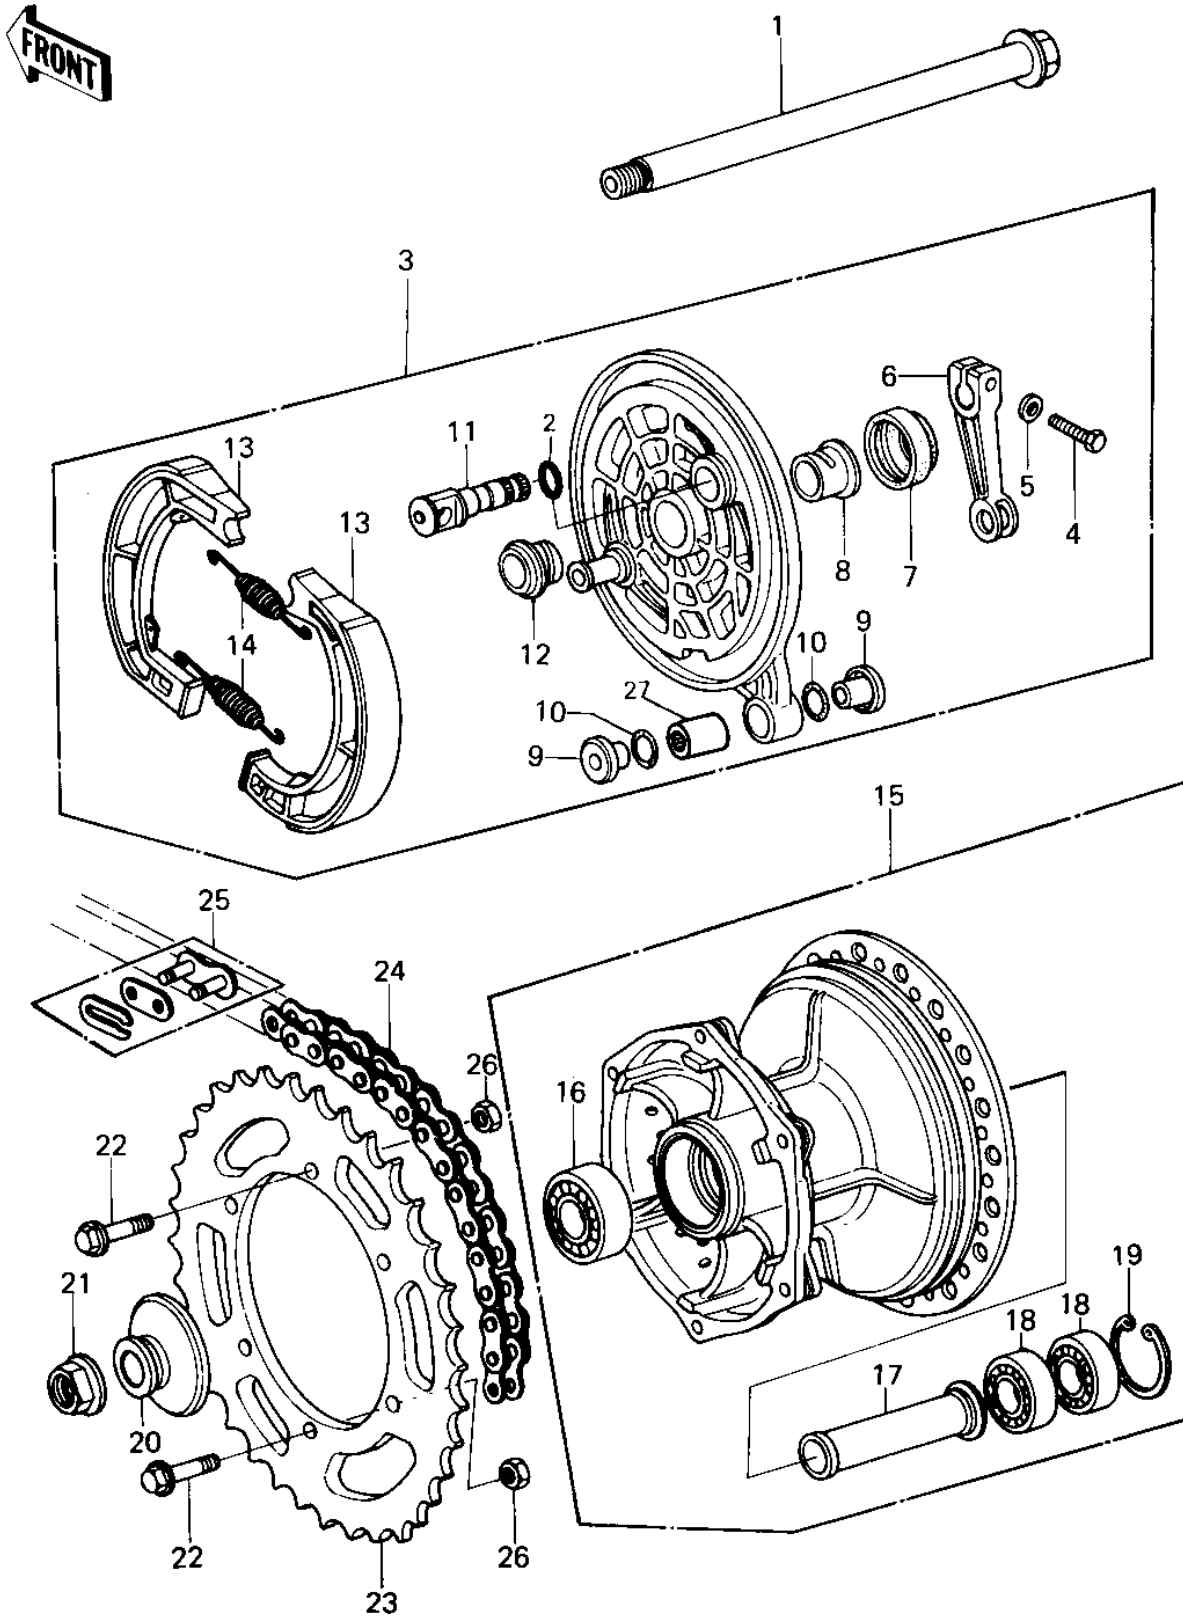

1980 KX420

PARTS DIAGRAM

REAR HUB/BRAKE/CHAIN

1980 KX420

PARTS LIST

REAR HUB/BRAKE/CHAIN

Kawasaki

Let the Good Times Roll®

ITEM NAME

PART NUMBER

QUANTITY
