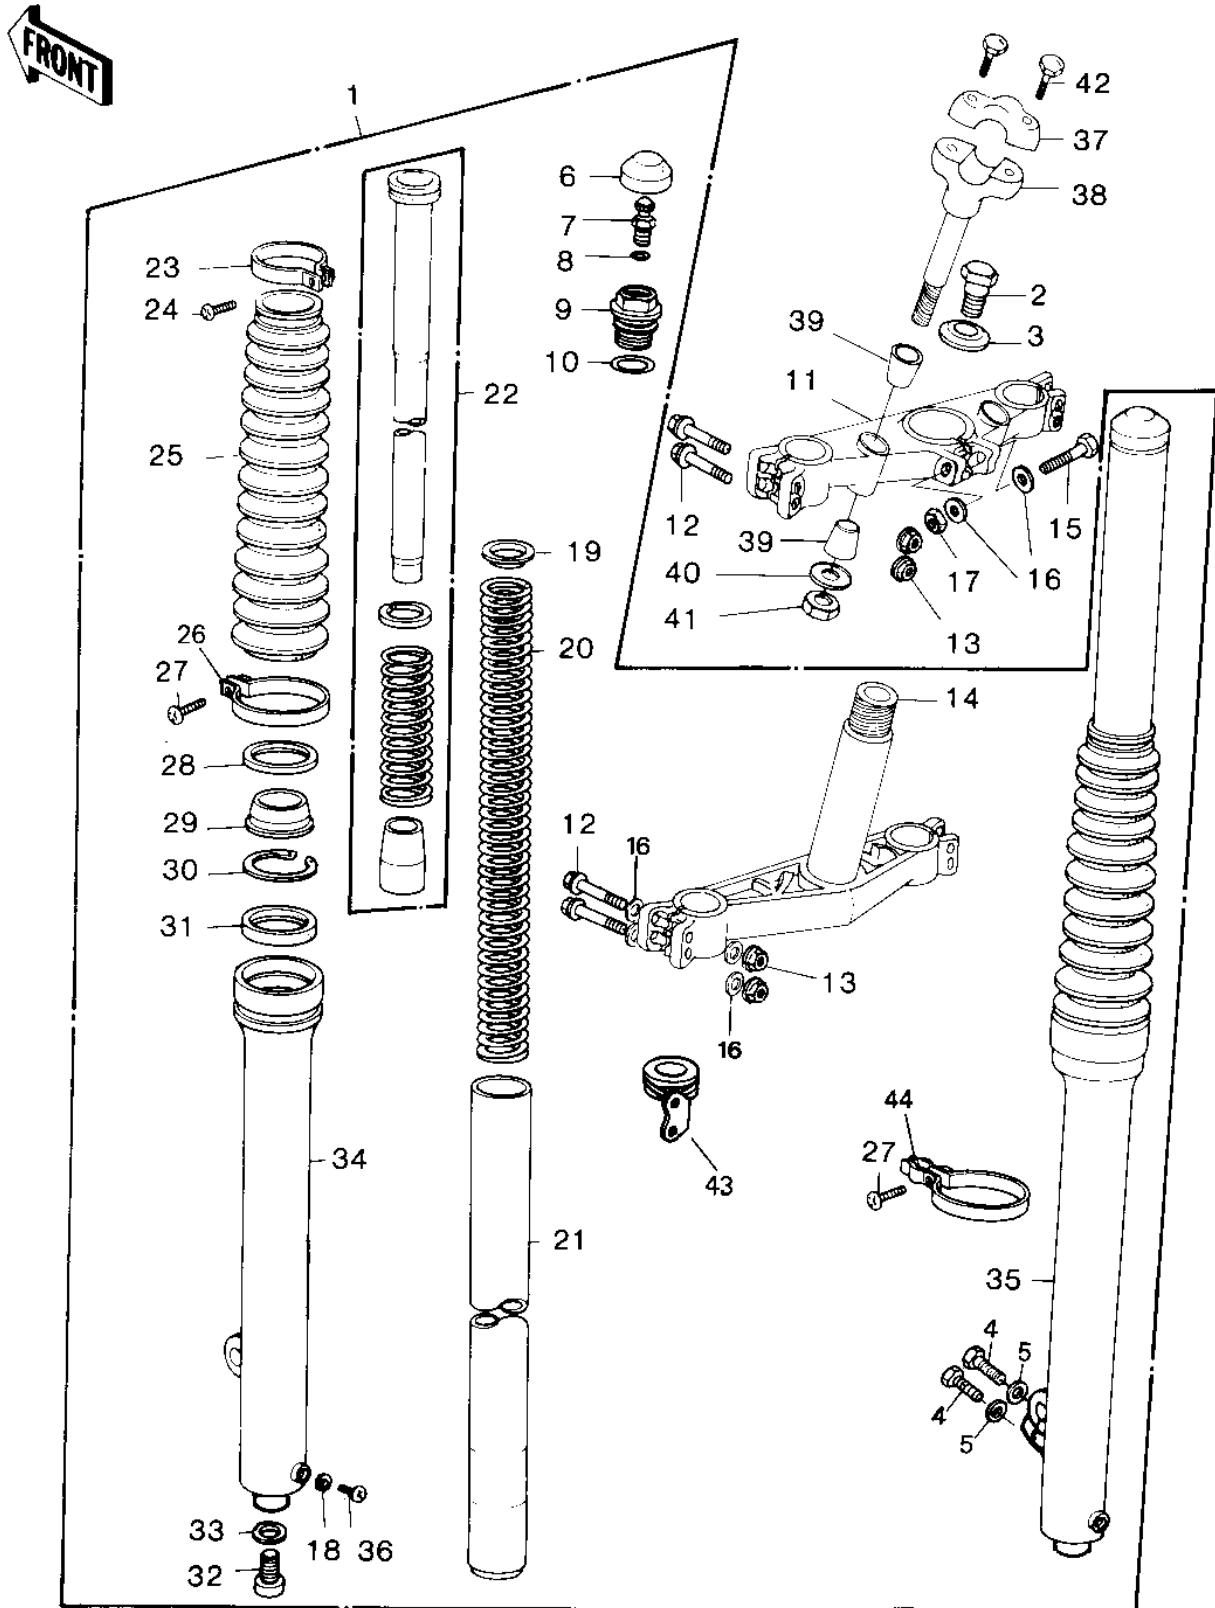

1980 KX420

PARTS DIAGRAM

FRONT FORK (KX420-A1)

1980 KX420

PARTS LIST

FRONT FORK (KX420-A1)

Kawasaki

Let the Good Times Roll®

ITEM NAME

PART NUMBER

QUANTITY
