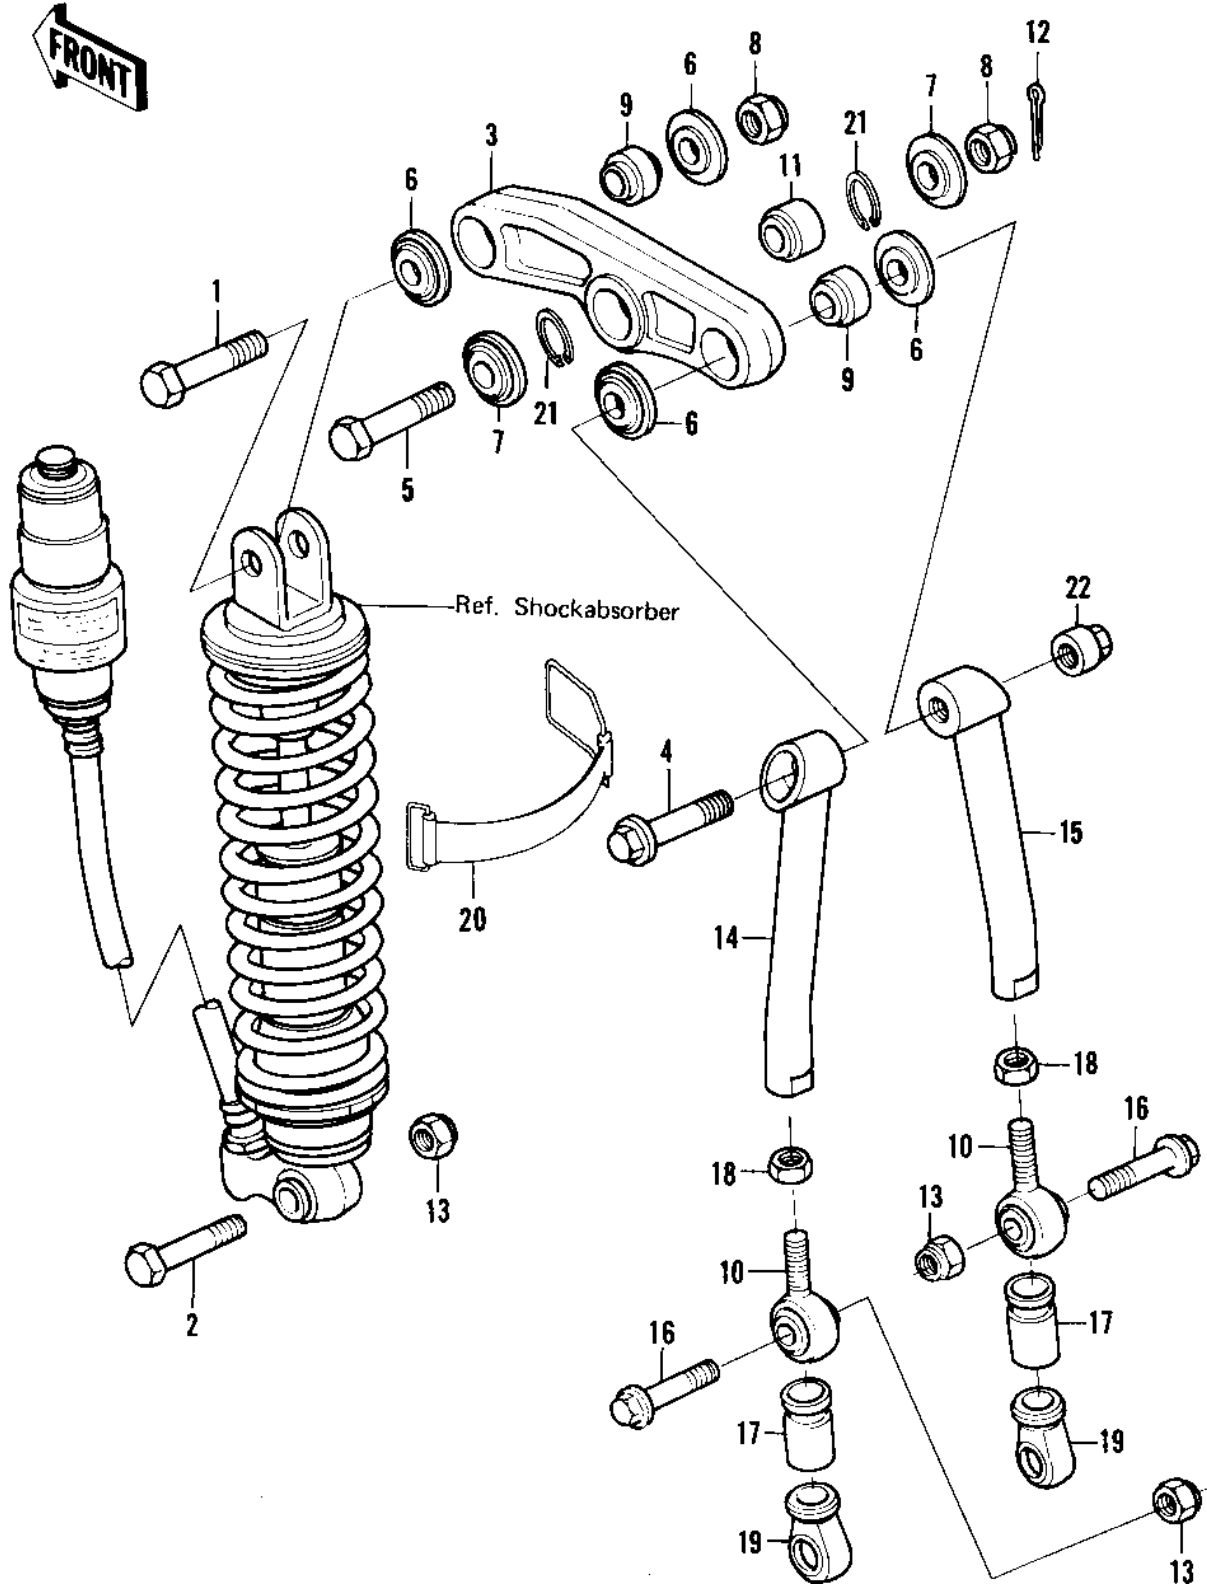

1981 KX420

PARTS DIAGRAM

REAR SUSPENSION (KX420-A2)

F2150-0002

1981 KX420

PARTS LIST

REAR SUSPENSION (KX420-A2)

ITEM NAME

PART NUMBER

QUANTITY
