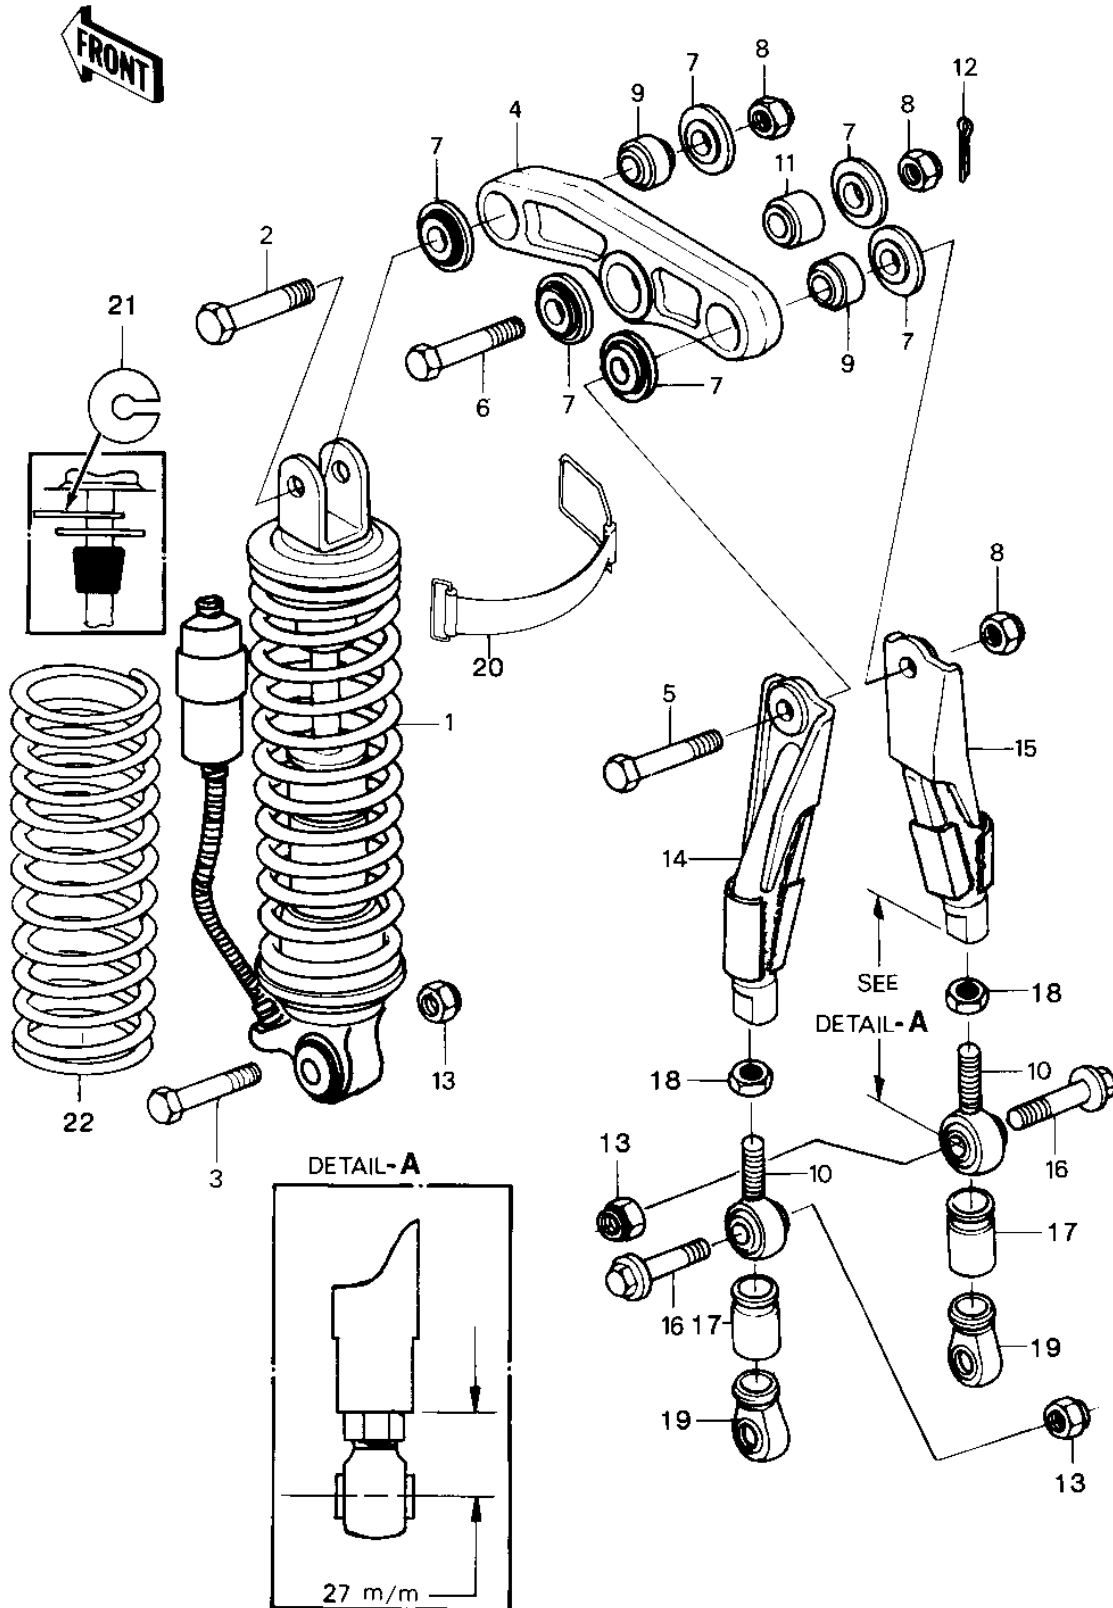

1981 KX420

PARTS DIAGRAM

REAR SUSPENSION/SHOCK ABSORBER (KX420-A1)

1981 KX420

PARTS LIST

REAR SUSPENSION/SHOCK ABSORBER (KX420-A1)

ITEM NAME

PART NUMBER

QUANTITY
