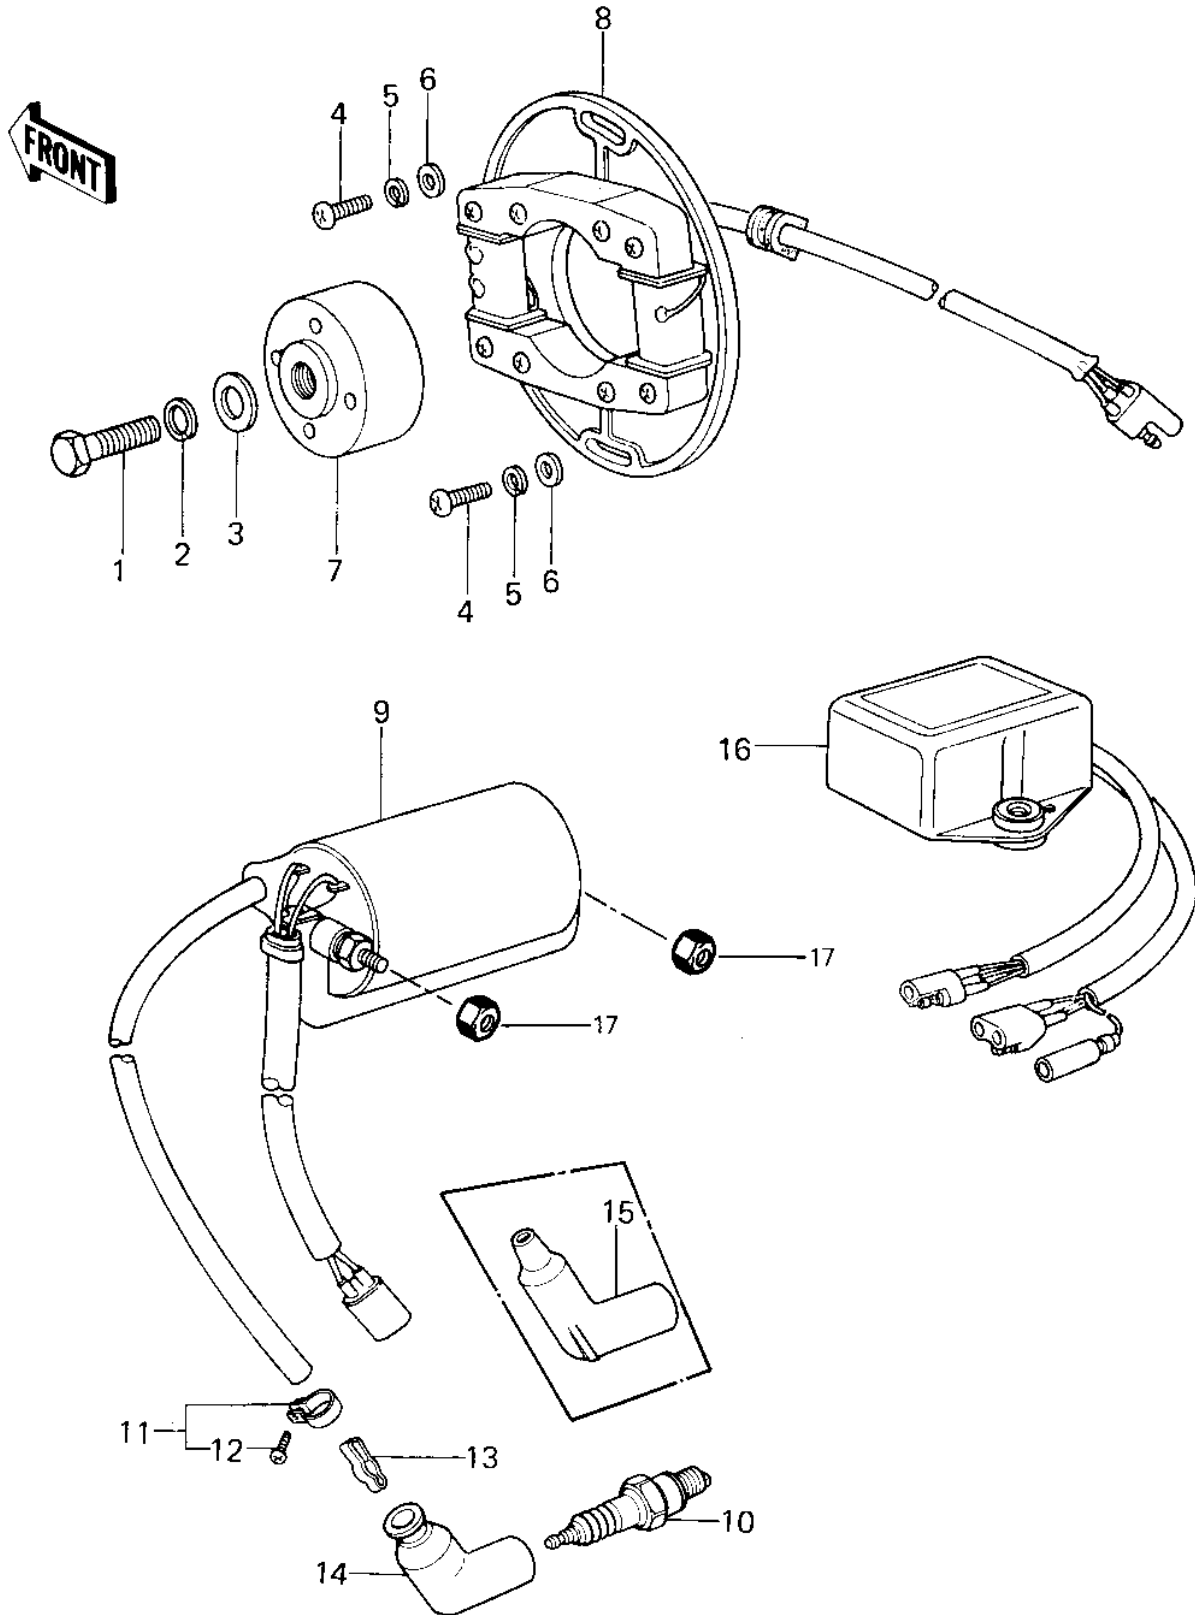

1981 KX420

PARTS DIAGRAM

IGNITION

1981 KX420

PARTS LIST

IGNITION

ITEM NAME	PART NUMBER	QUANTITY
BOLT (Ref # 1)	92001-1578	1
BOLT,8X40 (Ref # 1)	115G0840	1
WASHER SPRING 8MM (Ref # 2)	461F0800	1
WASHER,PLAIN,8MM (Ref # 3)	92022-276	1
SCREW PAN HEAD 6X25 (Ref # 4)	220B0625	1
WASHER SPRING 6MM (Ref # 5)	461F0600	1
WASHER PLAIN 6MM (Ref # 6)	410B0600	1
ROTOR,MAGNETO (Ref # 7)	21007-026	1
STATOR ASSY (Ref # 8)	21003-1010	1
COIL,IGNITION (Ref # 9)	21121-1007	1
SPARK PLUG B9EV (Ref # 10)	B9EV	1
SPARK PLUG BR9EV (Ref # 10)	92070-3002	1
CLAMP,SPARK PLUG CAP (Ref # 11)	92037-1173	1
SCREW-PAN-CROS (Ref # 12)	220B0310	1
TERMINAL,PLUG CAP (Ref # 13)	21169-001	1
CAP,SPARK PLUG (Ref # 14)	21130-1006	1
CAP ASSY,SPARK PLUG (Ref # 15)	21160-1009	1
IGNITION UNIT (Ref # 16)	21119-1001	1
NUT (Ref # 17)	92019-008	1