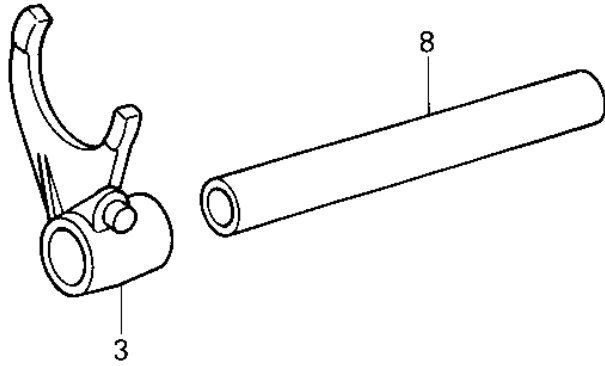

1981 KX420

PARTS DIAGRAM

GEAR CHANGE DRUM & FORKS

Ref. Gear Change Mechanism

1981 KX420

PARTS LIST

GEAR CHANGE DRUM & FORKS

ITEM NAME

PART NUMBER

QUANTITY
