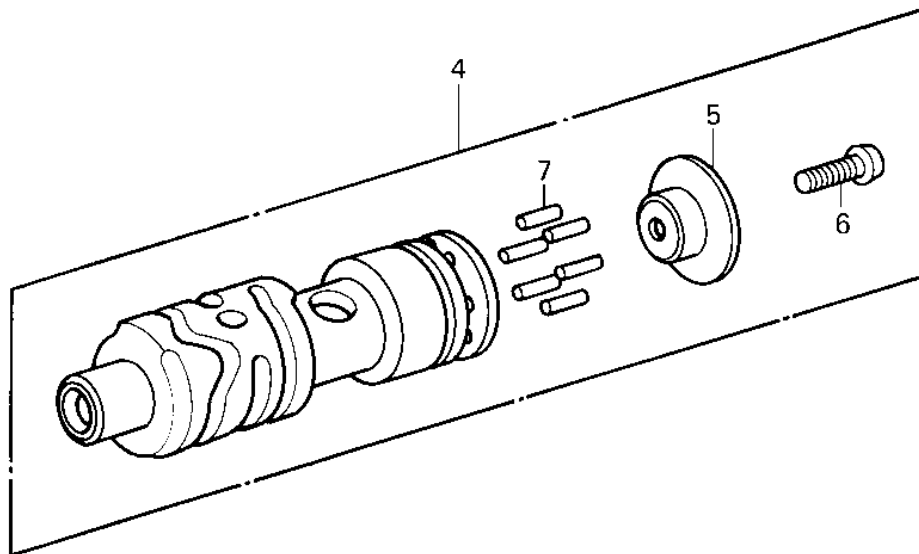

1981 KX420

PARTS DIAGRAM

GEAR CHANGE DRUM & FORKS

Ref. Gear Change Mechanism

1981 KX420

PARTS LIST

GEAR CHANGE DRUM & FORKS

ITEM NAME

PART NUMBER

QUANTITY
