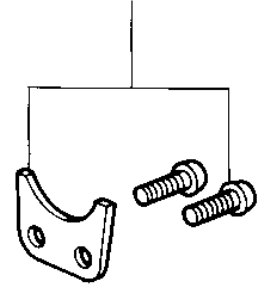

1980 KX420

PARTS DIAGRAM

GEAR CHANGE DRUM & FORKS

Ref. Gear Change Mechanism

1980 KX420

PARTS LIST

GEAR CHANGE DRUM & FORKS

ITEM NAME

PART NUMBER

QUANTITY
