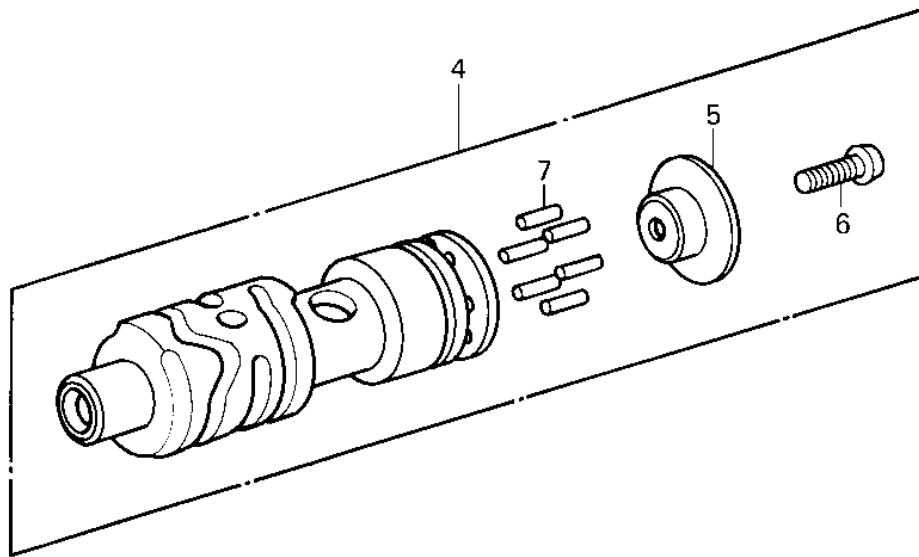

1980 KX420

PARTS DIAGRAM

GEAR CHANGE DRUM & FORKS

Ref. Gear Change Mechanism

1980 KX420

PARTS LIST

GEAR CHANGE DRUM & FORKS

ITEM NAME

PART NUMBER

QUANTITY
