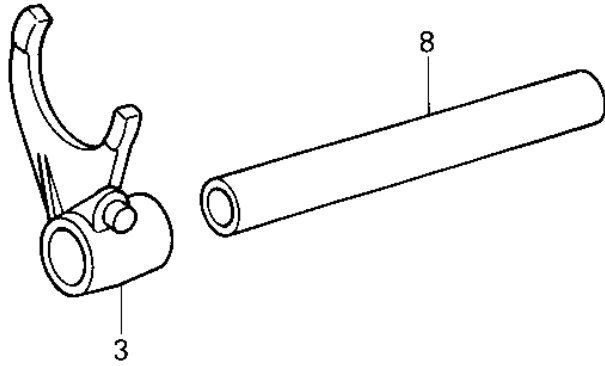

1980 KX420

PARTS DIAGRAM

GEAR CHANGE DRUM & FORKS

Ref. Gear Change Mechanism

1980 KX420

PARTS LIST

GEAR CHANGE DRUM & FORKS

ITEM NAME

PART NUMBER

QUANTITY
