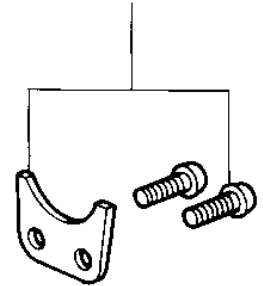

1980 KX420

PARTS DIAGRAM

GEAR CHANGE DRUM & FORKS

Ref. Gear Change Mechanism

1980 KX420

PARTS LIST

GEAR CHANGE DRUM & FORKS

ITEM NAME

PART NUMBER

QUANTITY
