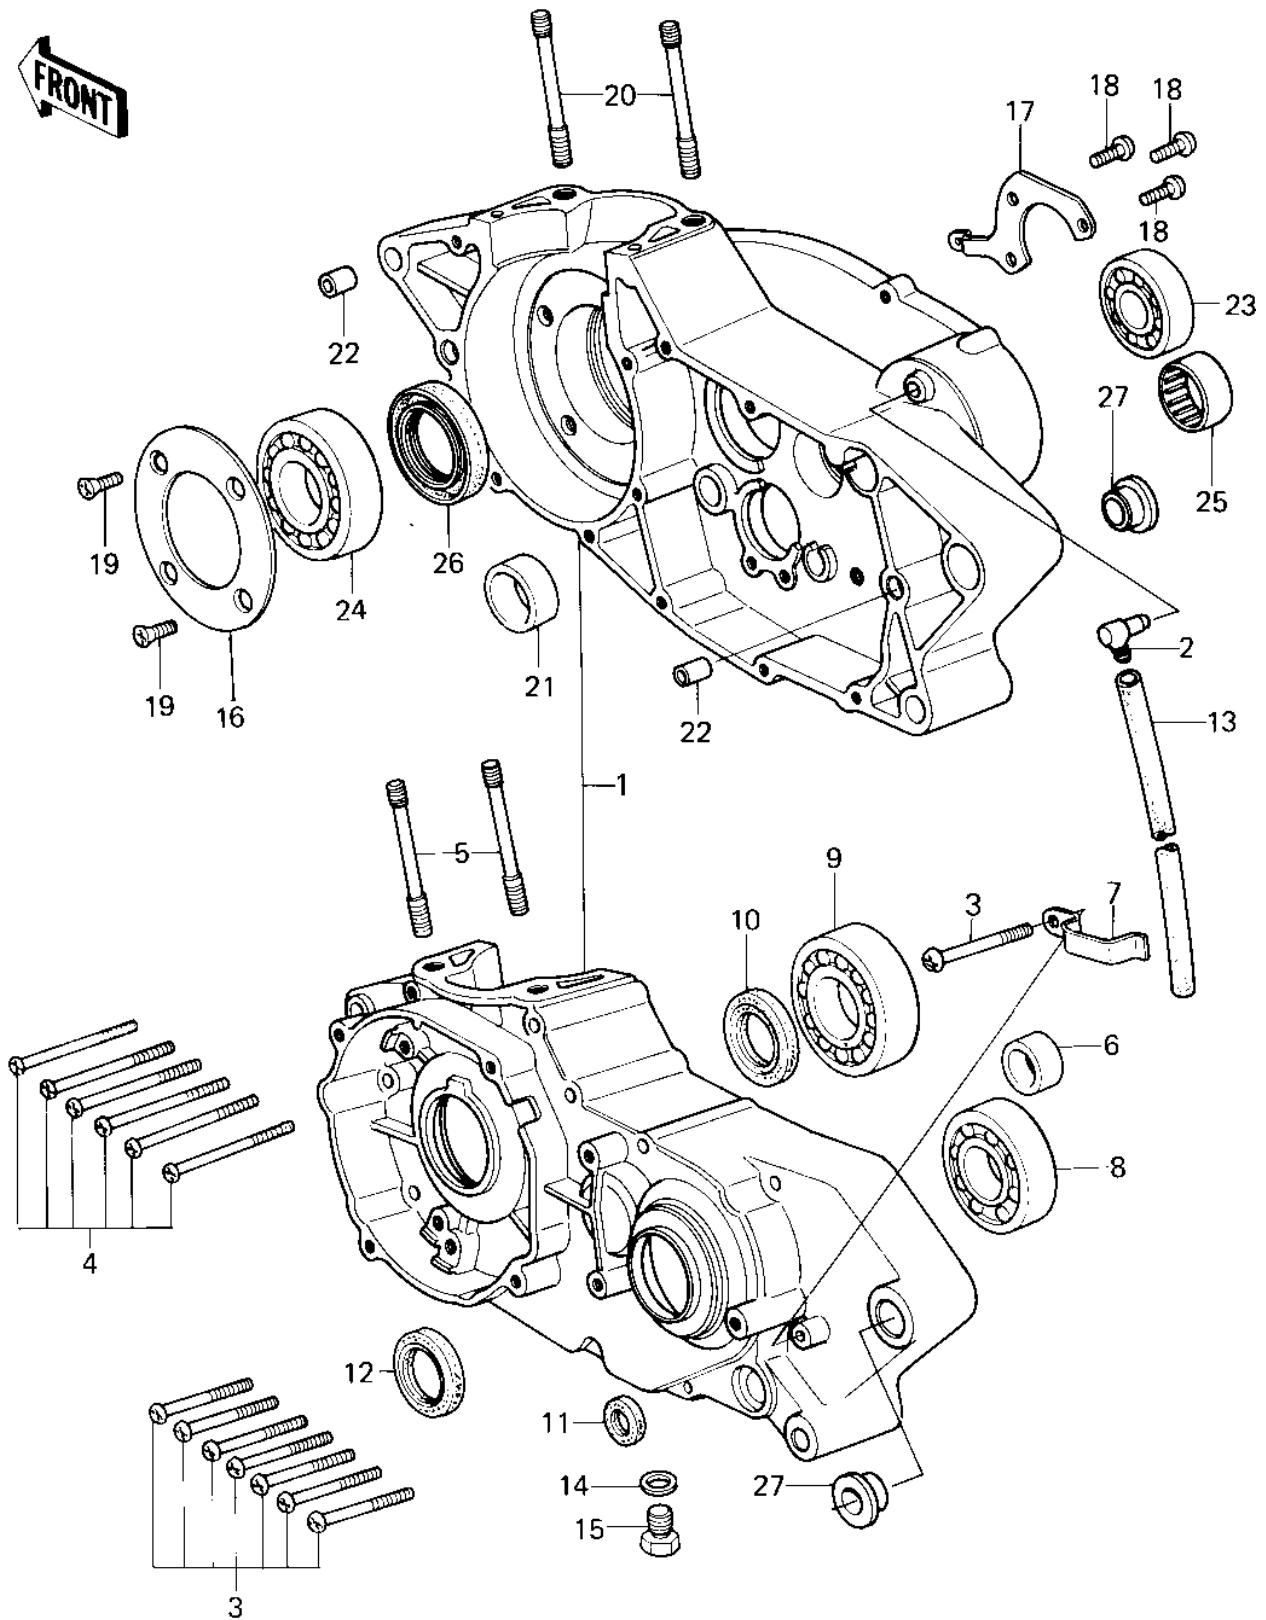

1981 KX420

PARTS DIAGRAM

CRANKCASE

1981 KX420

PARTS LIST

CRANKCASE

Kawasaki

Let the Good Times Roll®

ITEM NAME

PART NUMBER

QUANTITY
