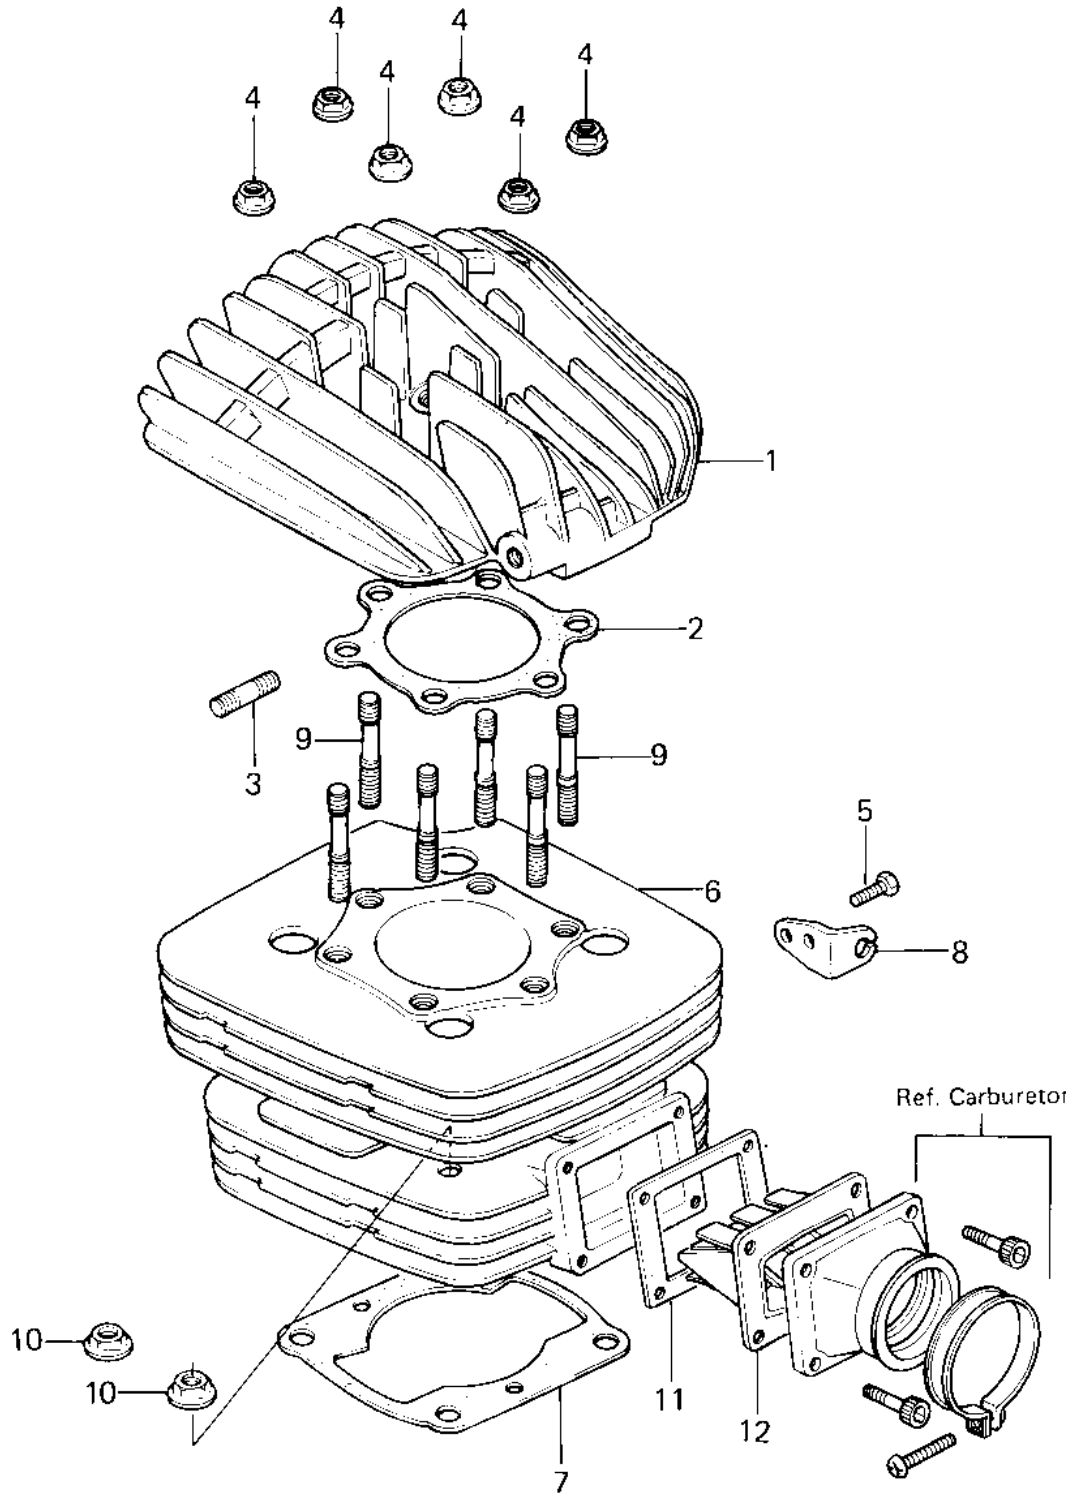

1981 KX420

PARTS DIAGRAM

CYLINDER HEAD/CYLINDER/REED VALVE

1981 KX420

PARTS LIST

CYLINDER HEAD/CYLINDER/REED VALVE

ITEM NAME

PART NUMBER

QUANTITY
