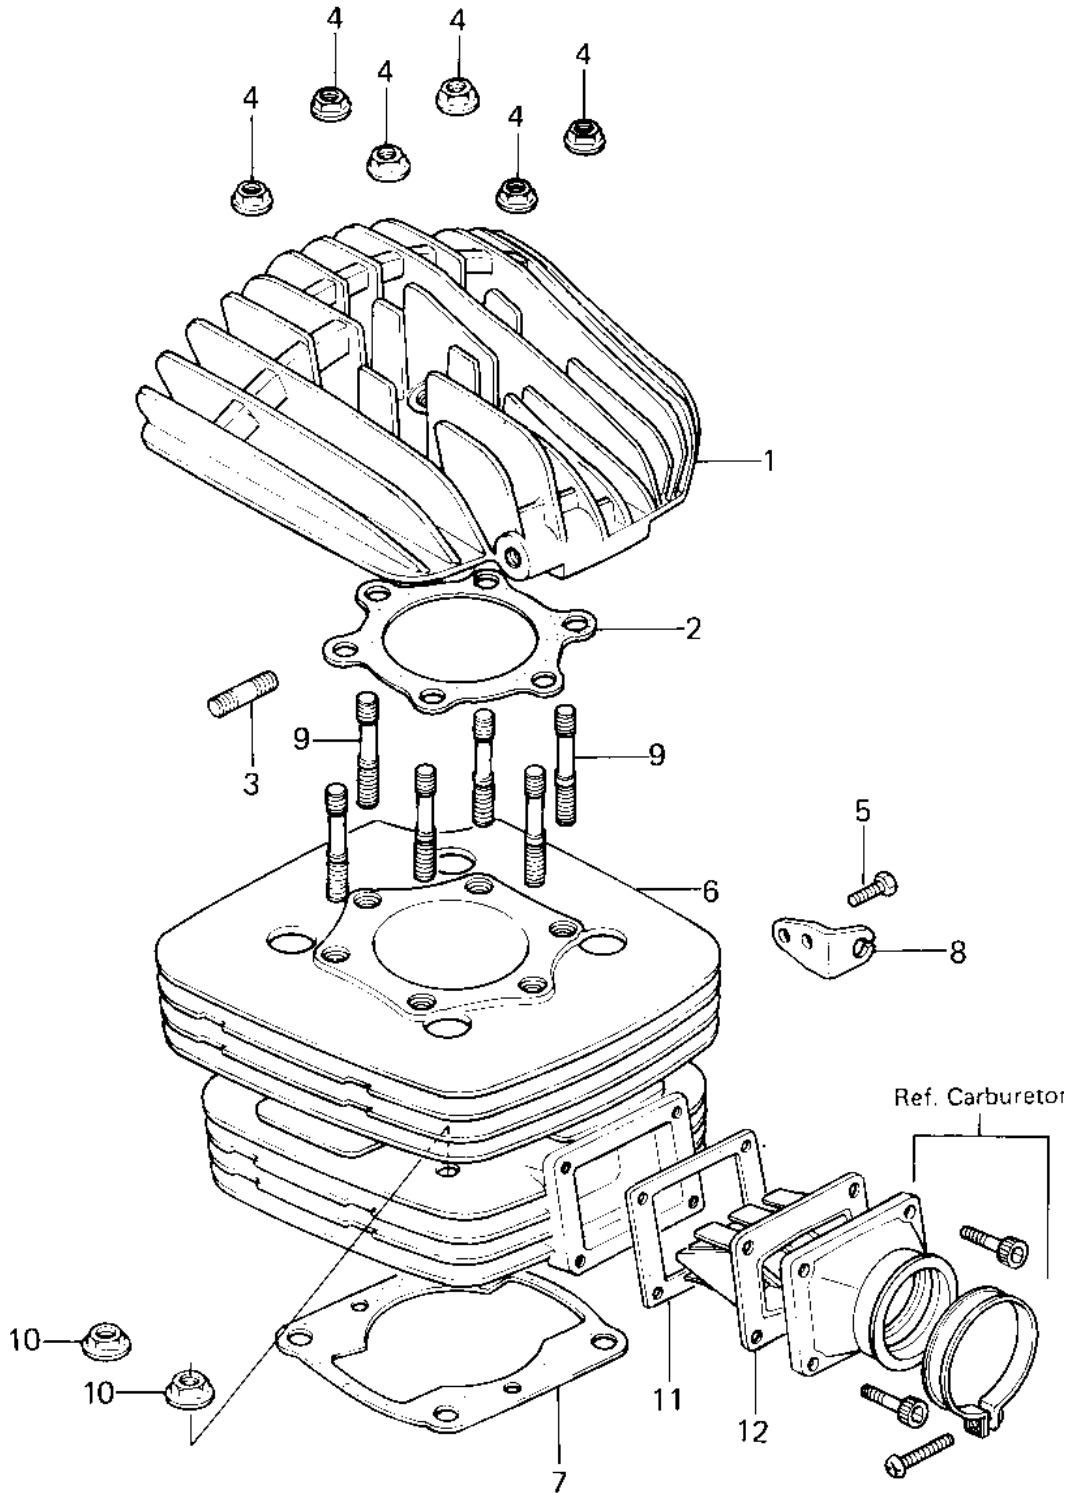

1980 KX420

PARTS DIAGRAM

CYLINDER HEAD/CYLINDER/REED VALVE

1980 KX420

PARTS LIST

CYLINDER HEAD/CYLINDER/REED VALVE

ITEM NAME

PART NUMBER

QUANTITY
