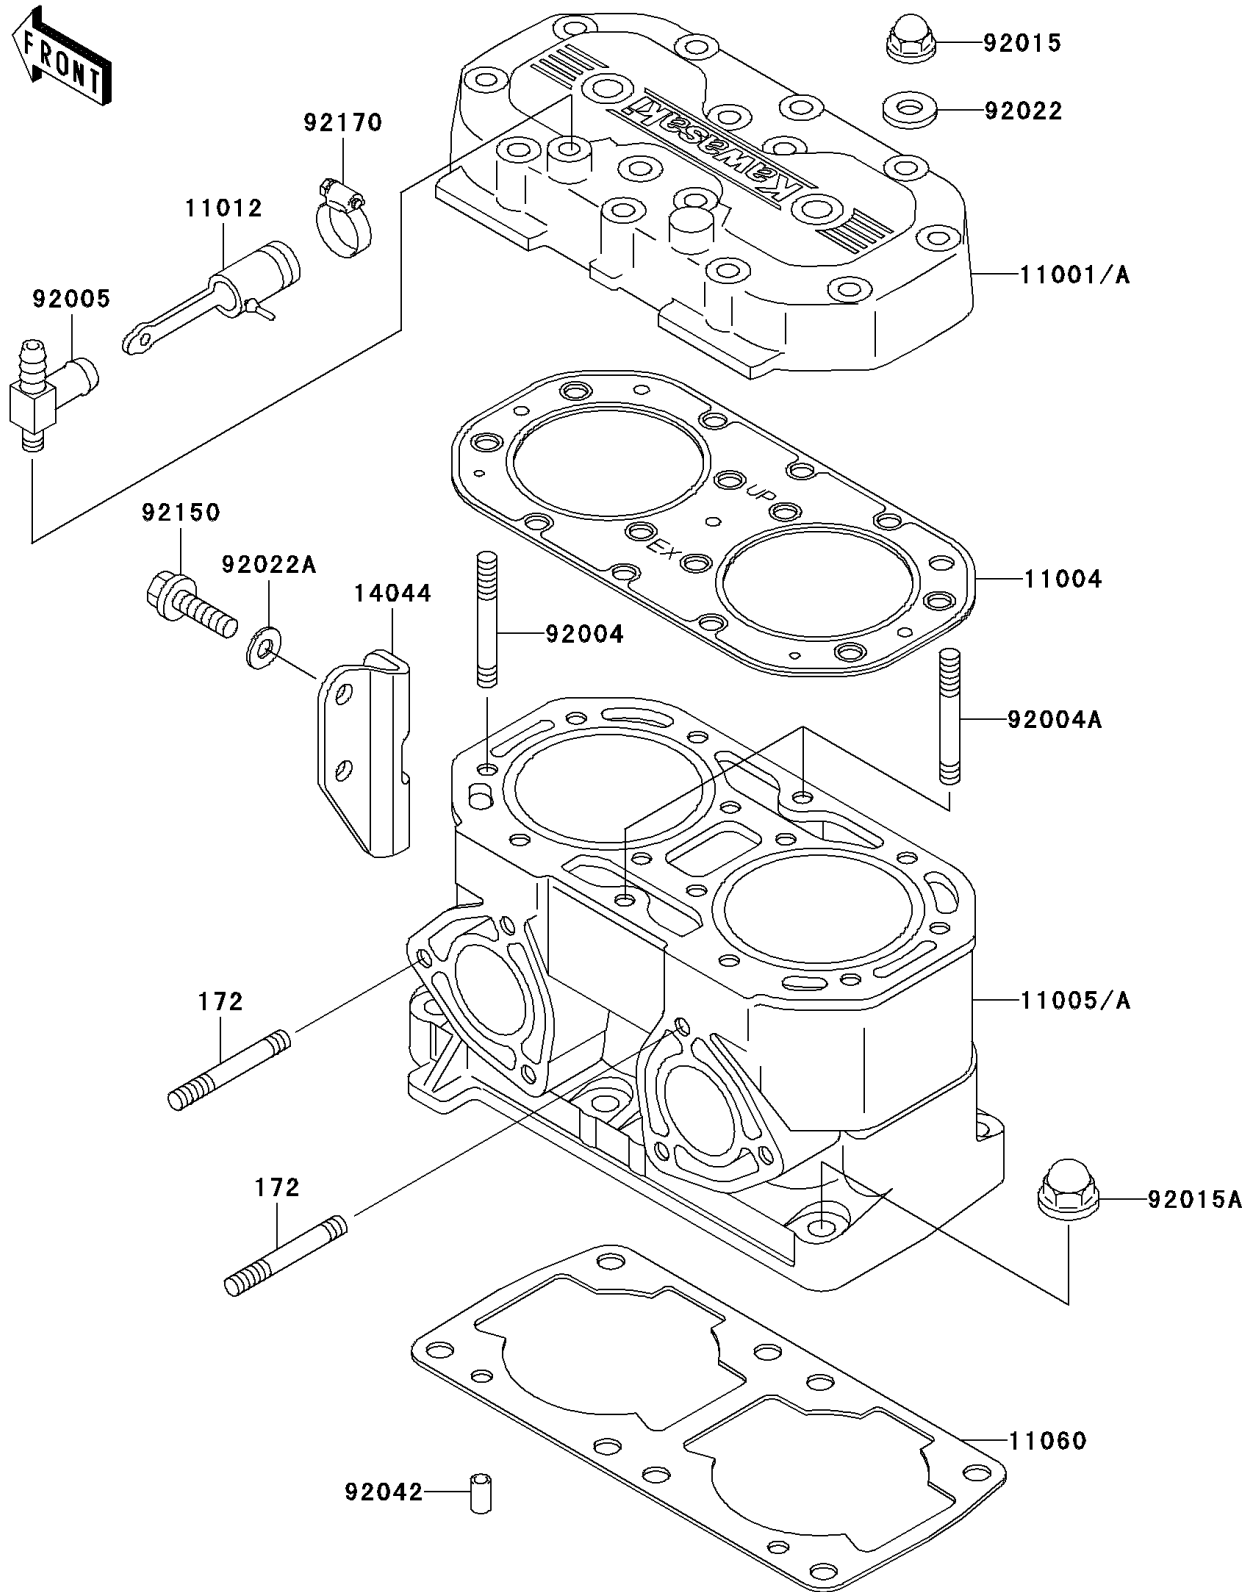

1999 SXI PRO

PARTS DIAGRAM

Cylinder Head/Cylinder

E1110

1999 SXI PRO

PARTS LIST

Cylinder Head/Cylinder

Kawasaki

Let the Good Times Roll®

ITEM NAME

PART NUMBER

QUANTITY
