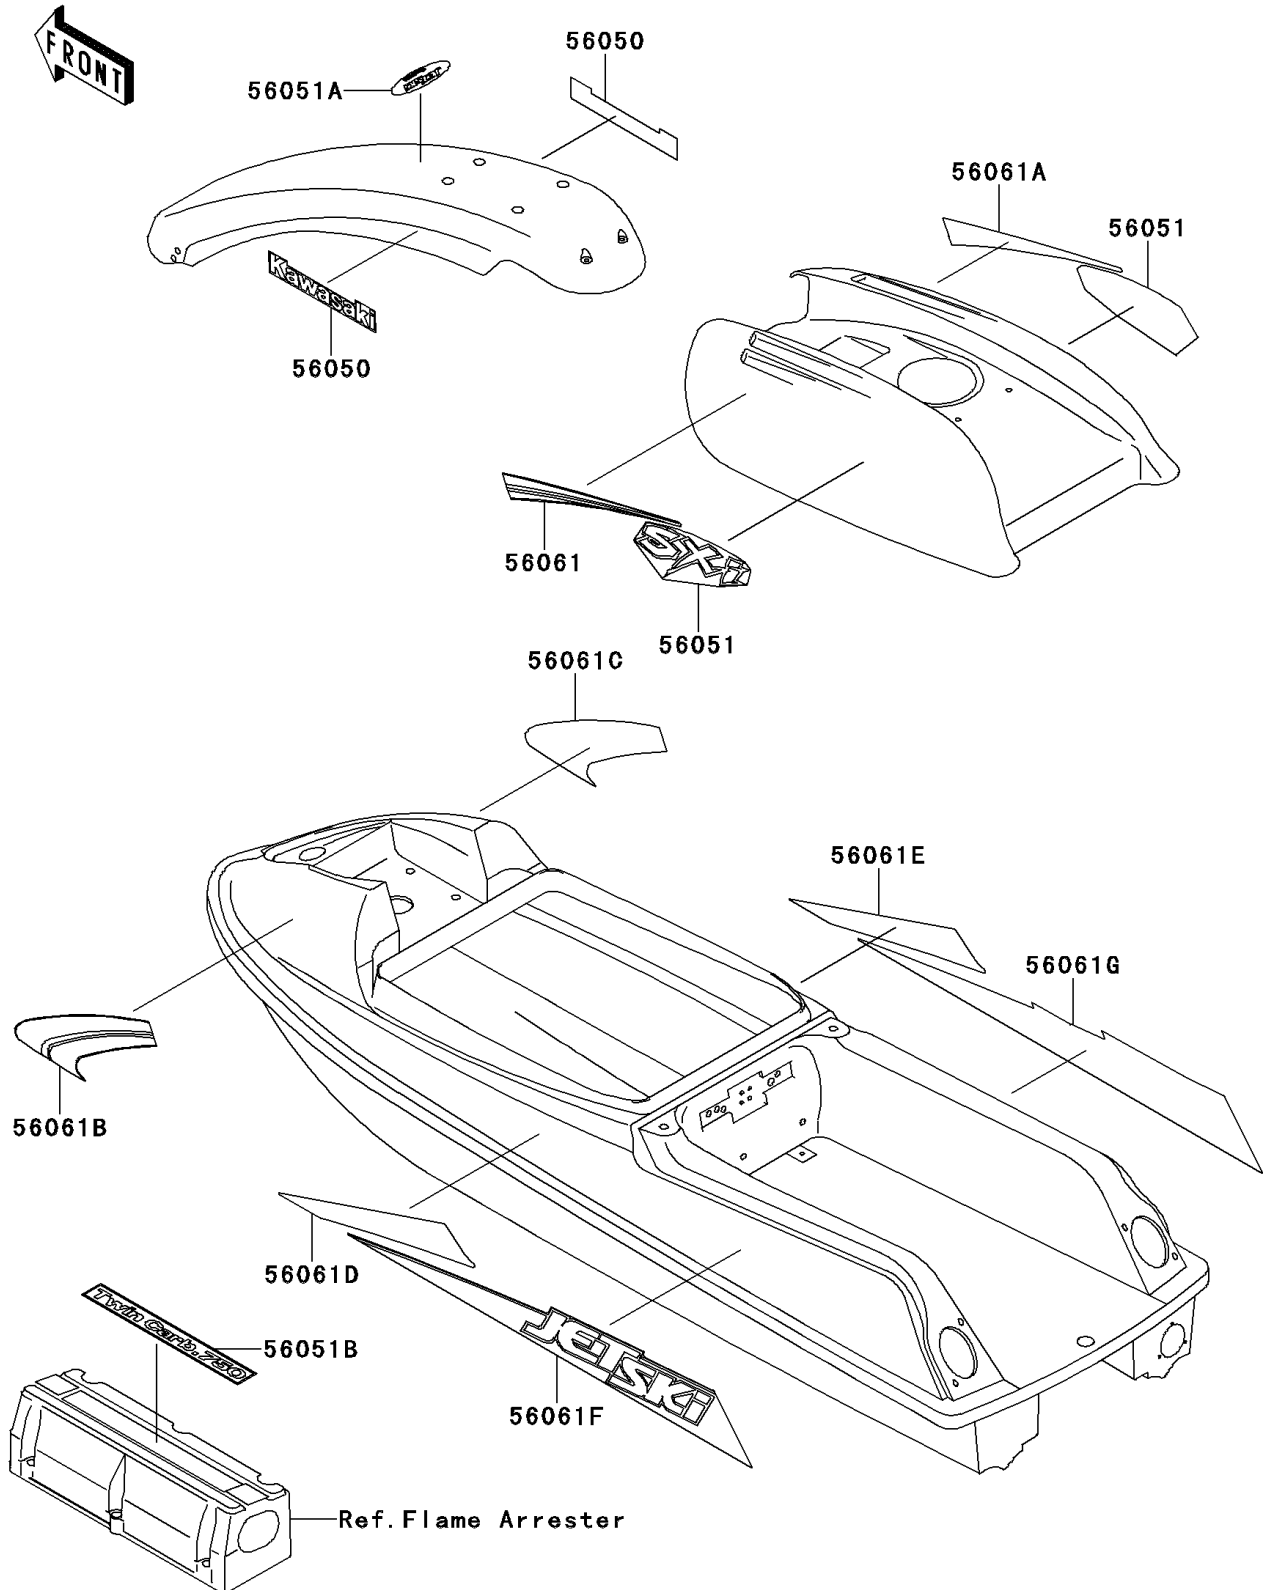

1996 750 SXi

PARTS DIAGRAM

Decals(JS750-B2)

F3880A

1996 750 SXi

PARTS LIST

Decals(JS750-B2)

ITEM NAME	PART NUMBER	QUANTITY
MARK,HANDLE COVER,KAWASAKI (Ref # 56050)	56050-1981	2
MARK,ENGINE HOOD,SXI (Ref # 56051)	56051-3730	2
MARK,METER COVER,JET SKI (Ref # 56051A)	56051-3735	1
MARK,TWIN CARB.750 (Ref # 56051B)	56051-3742	1
PATTERN,ENGINE HOOD,LH (Ref # 56061)	56061-3746	1
PATTERN,ENGINE HOOD,RH (Ref # 56061A)	56061-3747	1
PATTERN,DECK,FR,LH (Ref # 56061B)	56061-3748	1
PATTERN,DECK,FR,RH (Ref # 56061C)	56061-3749	1
PATTERN,DECK,CNT,LH (Ref # 56061D)	56061-3750	1
PATTERN,DECK,CNT,RH (Ref # 56061E)	56061-3751	1
PATTERN,DECK,RR,LH (Ref # 56061F)	56061-3752	1
PATTERN,DECK,RR,RH (Ref # 56061G)	56061-3753	1