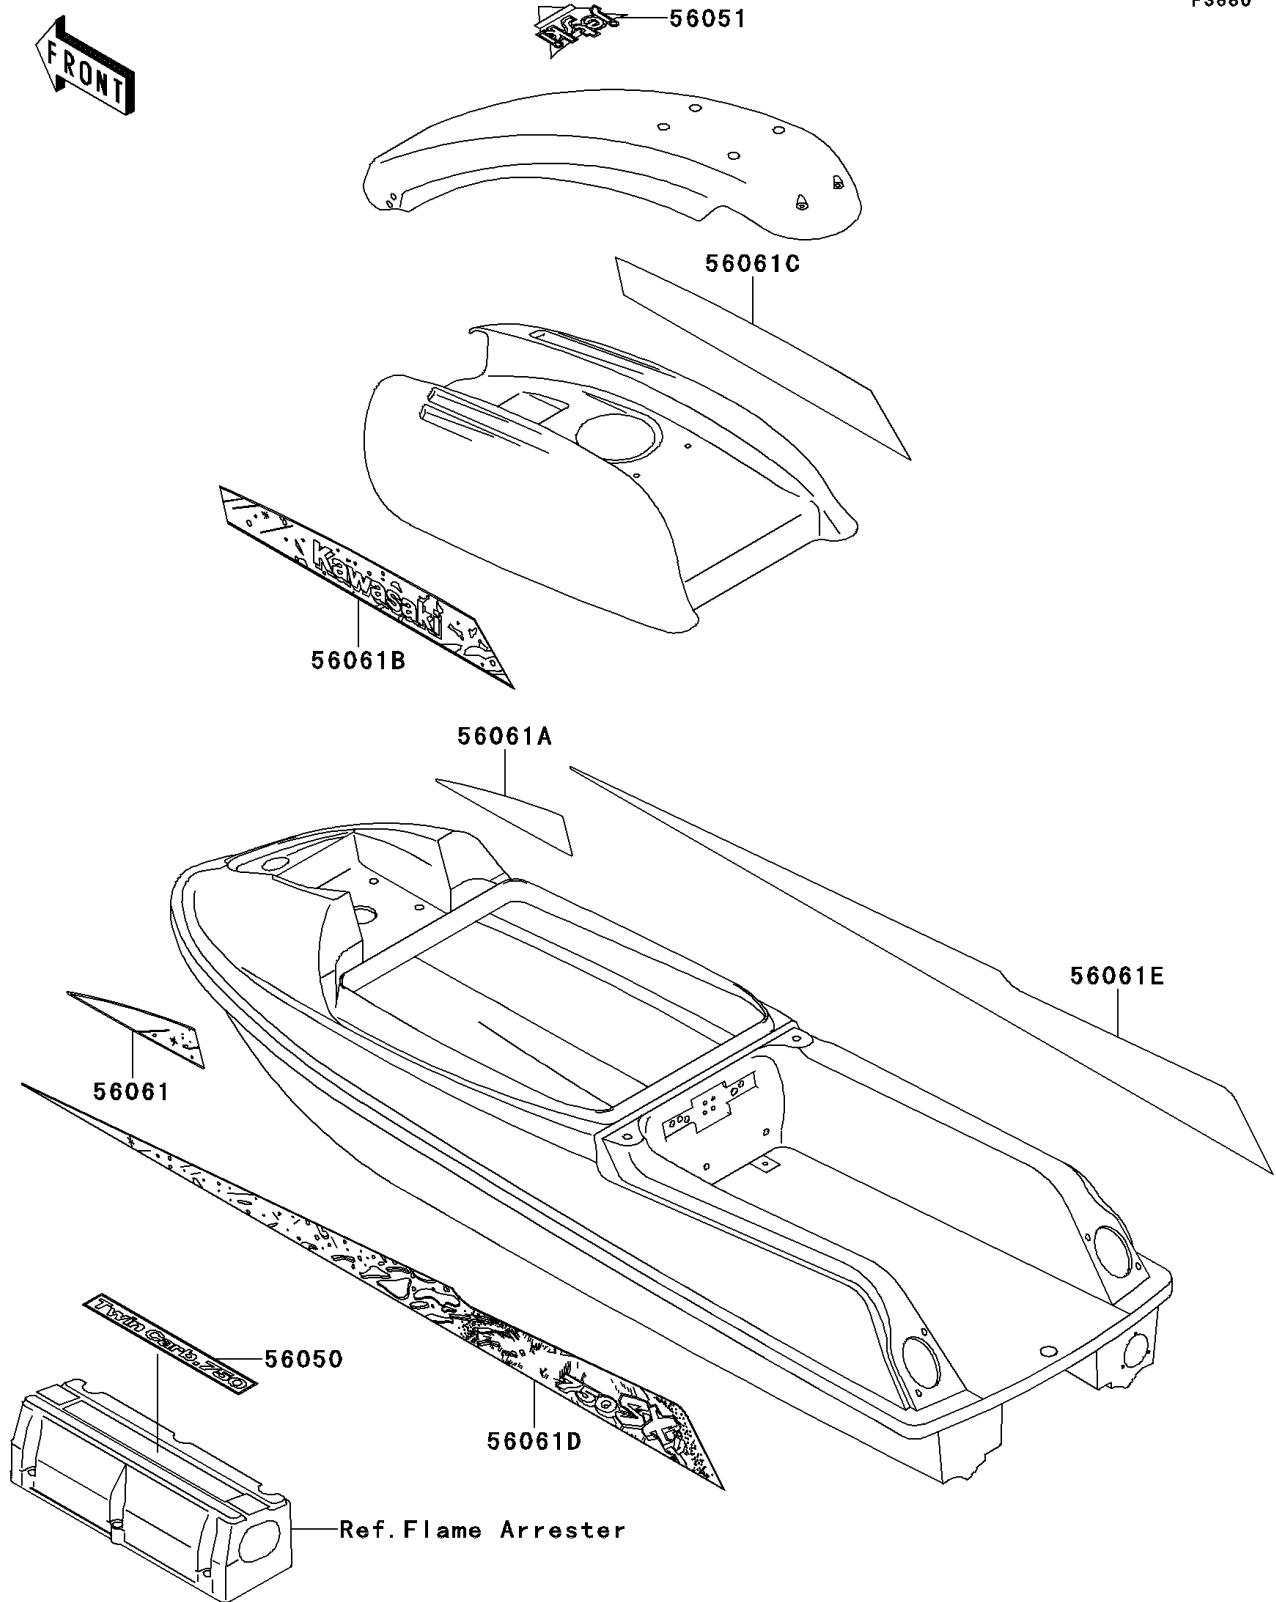

1995 750 SXi

PARTS DIAGRAM

Decals(JS750-B1)

F3880

1995 750 SXi

PARTS LIST

Decals(JS750-B1)

Kawasaki

Let the Good Times Roll®

ITEM NAME

PART NUMBER

QUANTITY
