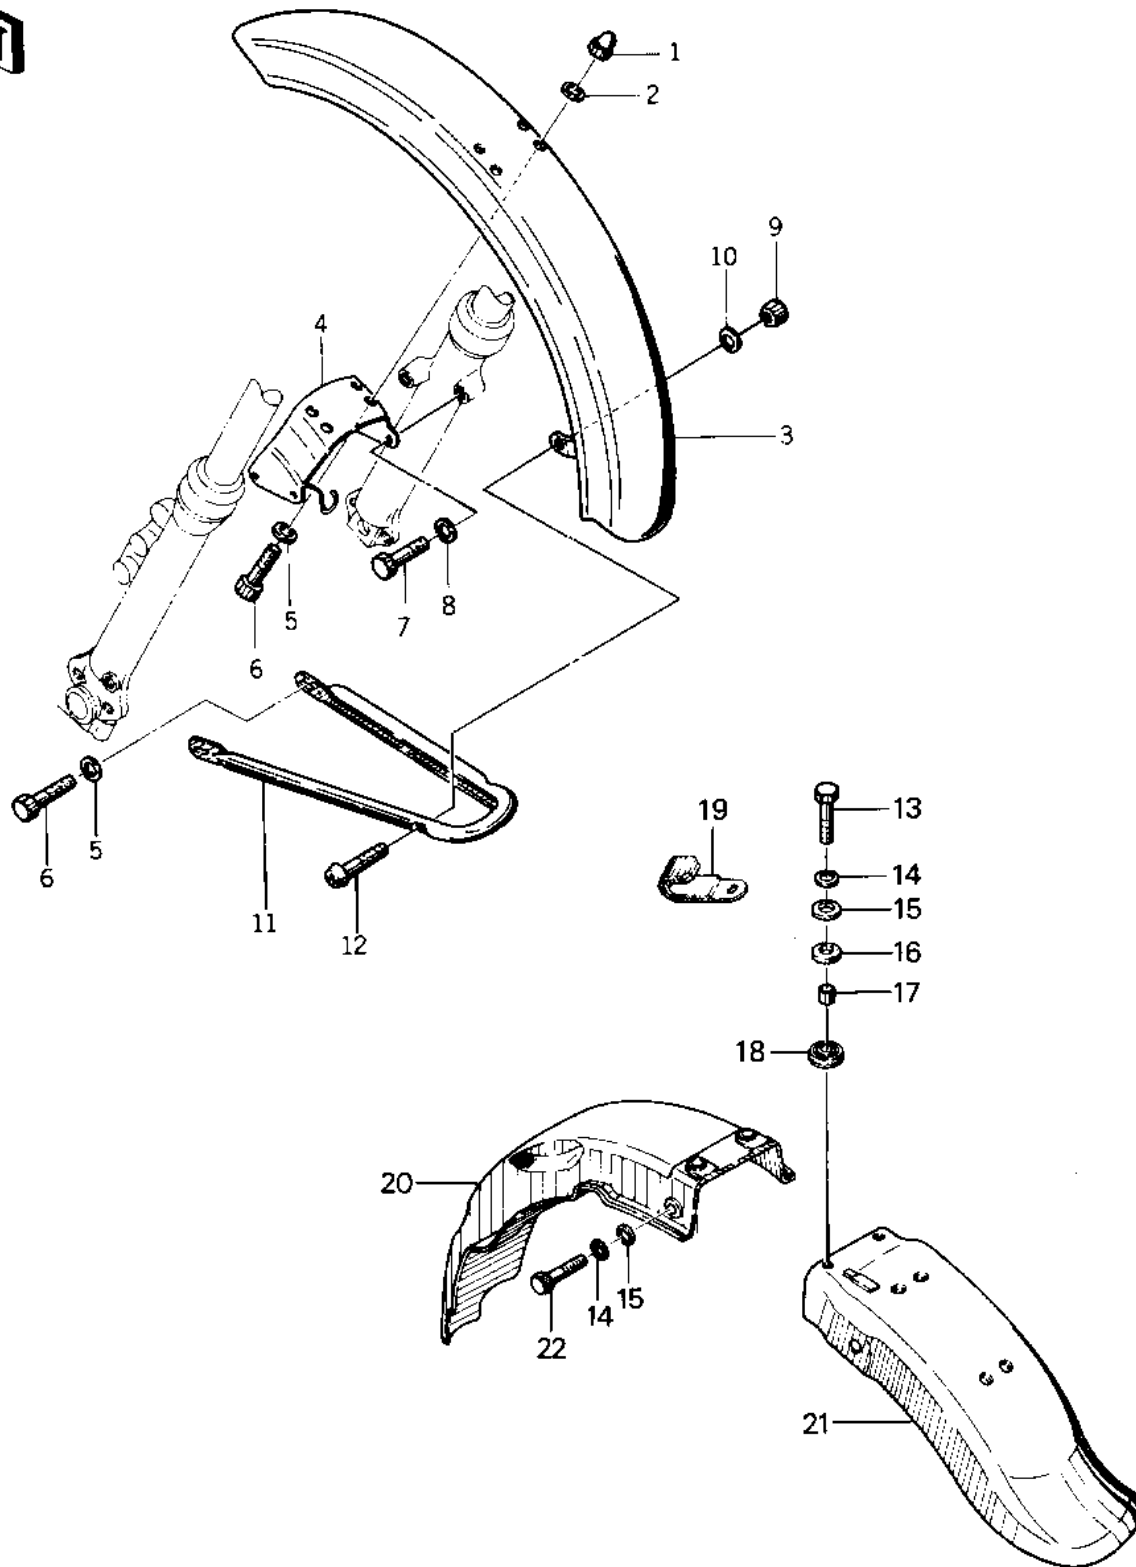

1976 Special

PARTS DIAGRAM

FENDERS ('76-'77 S2/S3)