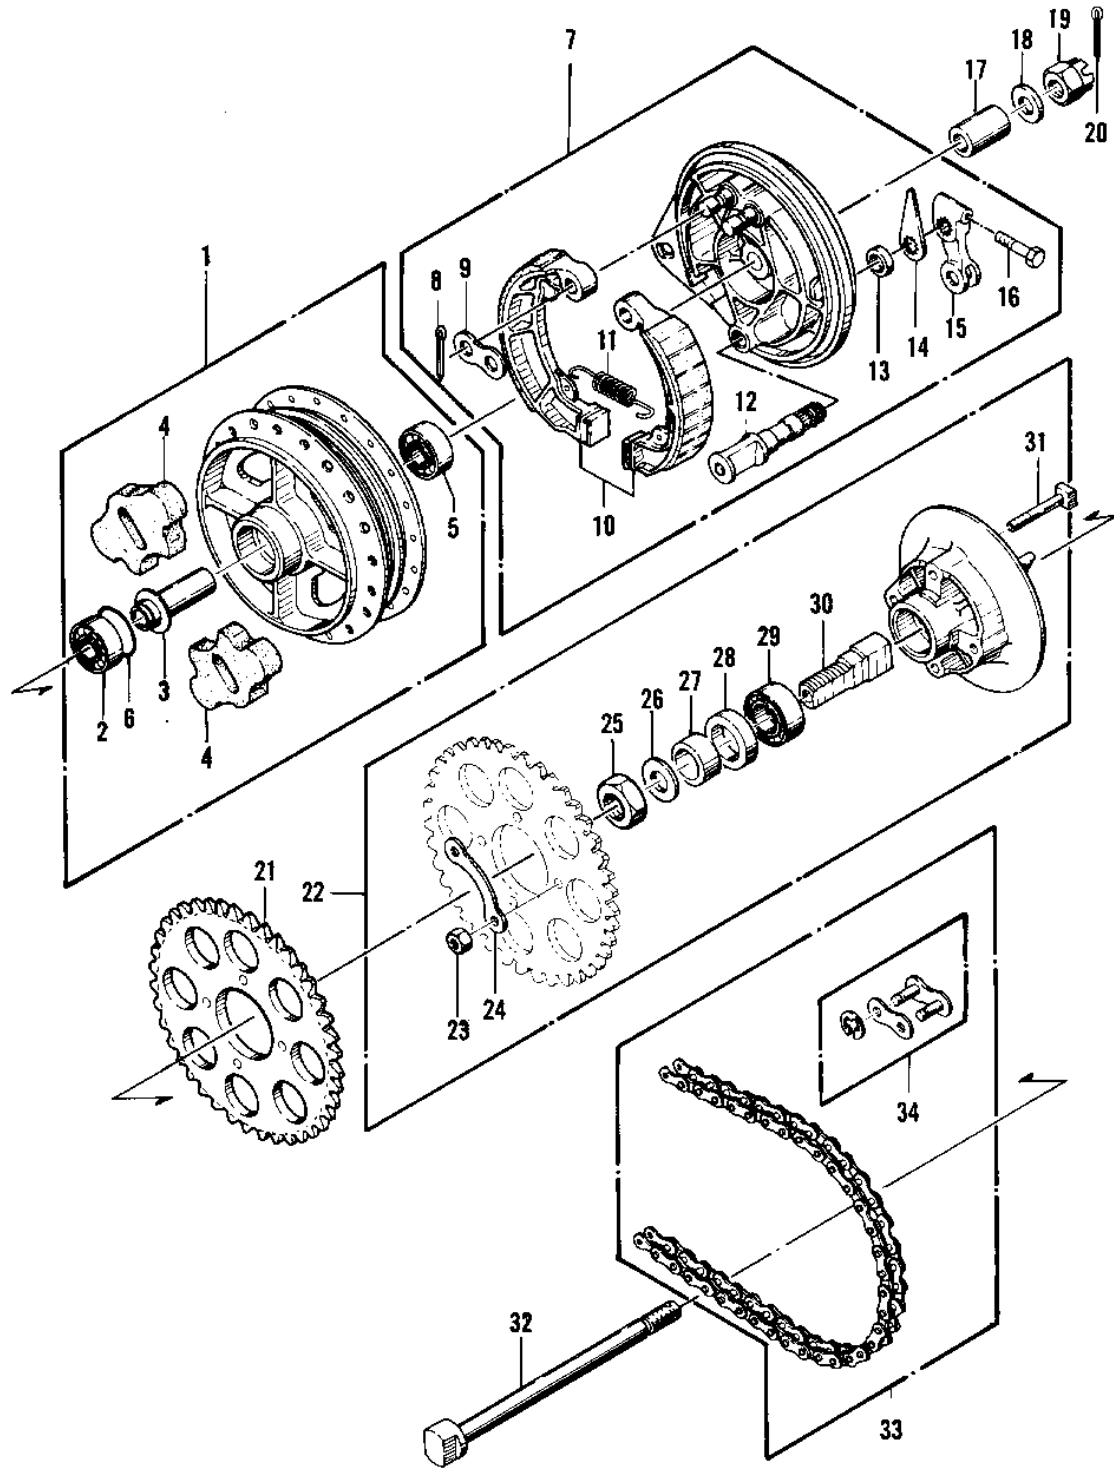

1976 Special

PARTS DIAGRAM

REAR HUB/BRAKE/CHAIN ('76-'77 S2/S3)