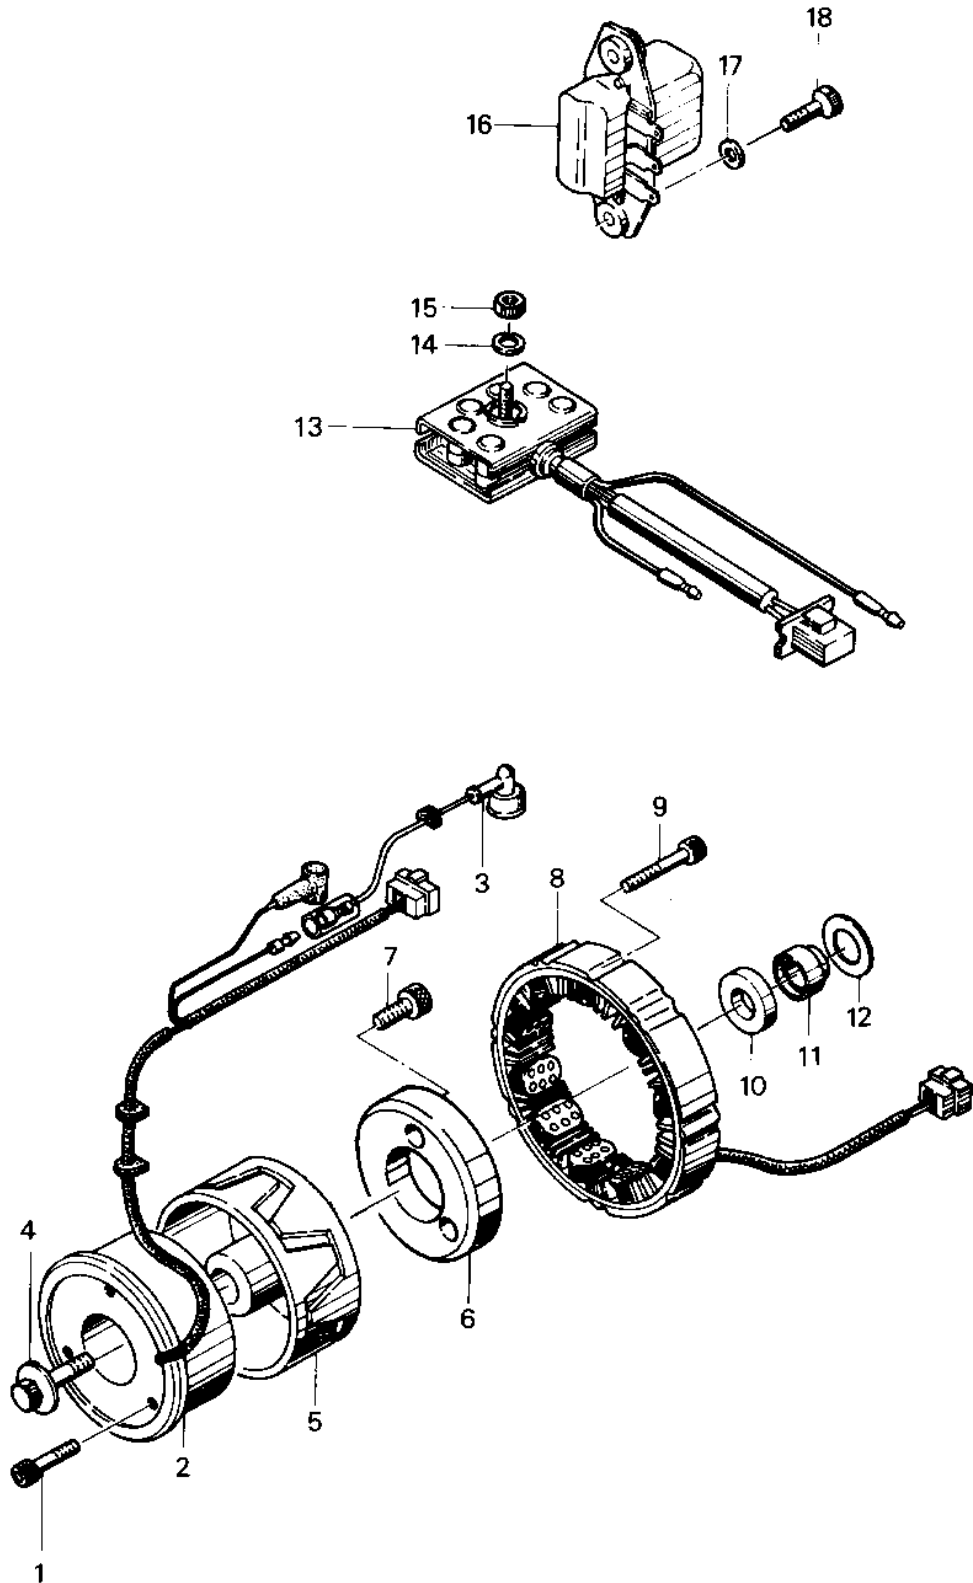

1976 Special

PARTS DIAGRAM

GENERATOR/REGULATOR/RECTIFIER ('76-'77 S)

1976 Special

PARTS LIST

GENERATOR/REGULATOR/RECTIFIER ('76-'77 S

ITEM NAME	PART NUMBER	QUANTITY
BOLT,ALLEN,6X18 (Ref # 1)	120P0618	3
COIL FIELD (Ref # 2)	21077-002	1
WIRE DYNAMO LEAD (Ref # 3)	26011-087	1
BOLT,10X40 (Ref # 4)	92002-1303	1
ROTOR (Ref # 5)	21007-030	1
FLYWHEEL (Ref # 6)	21050-024	1
BOLT (Ref # 7)	120P0816	3
STATOR ASSY (Ref # 8)	21076-019	1
BOLT,ALLEN,6X32 (Ref # 9)	120Q0632	3
OIL SEAL (Ref # 10)	92050-066	1
COLLAR (Ref # 11)	92027-265	1
WASHER,THRUST (Ref # 12)	92026-126	1
WASHER,THRUST (Ref # 12)	92026-126	1
RECTIFIER (Ref # 13)	21061-030	1
RECTIFIER (Ref # 13)	21061-030	1
WASHER SPRING 6MM (Ref # 14)	461F0600	1
NUT 6MM (Ref # 15)	311B0600	1
REGULATOR (Ref # 16)	21066-018	1
WASHER SPRING 6MM (Ref # 17)	461F0600	2
BOLT-UPSET (Ref # 18)	112G0618	2