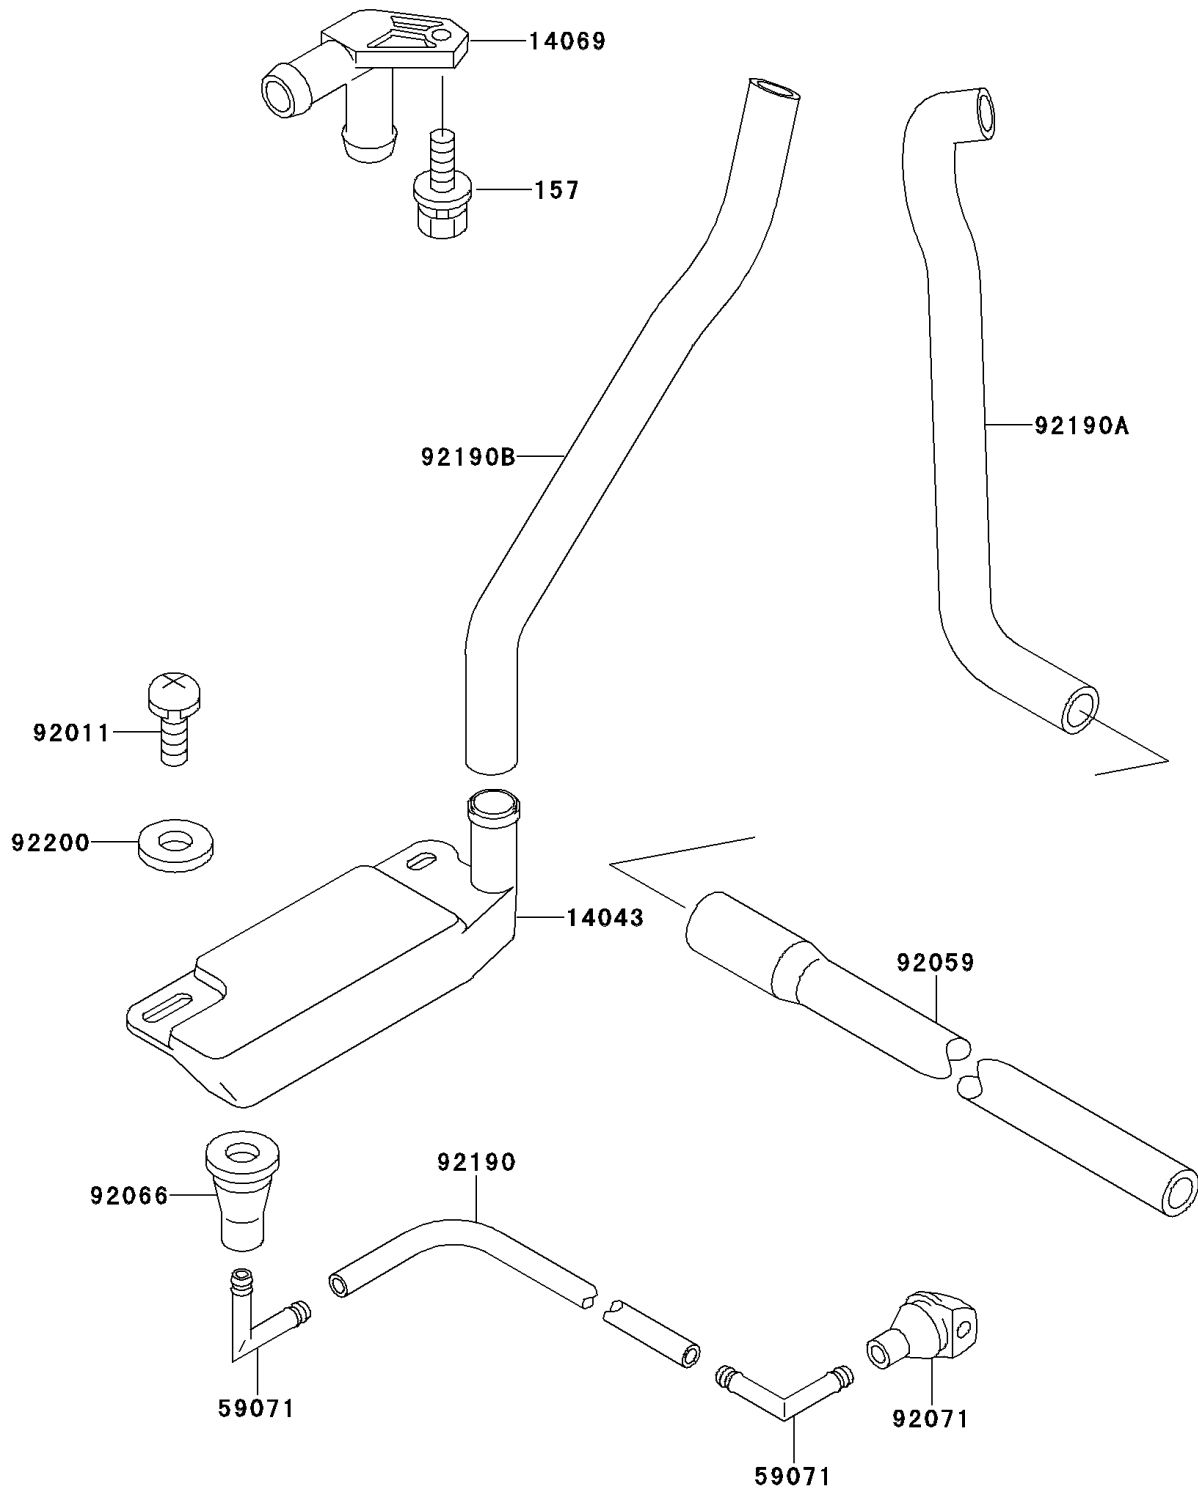

1995 750 SXi

PARTS DIAGRAM

Bilge System

F3145

1995 750 SXi

PARTS LIST

Bilge System

Kawasaki

Let the Good Times Roll®

ITEM NAME

PART NUMBER

QUANTITY
