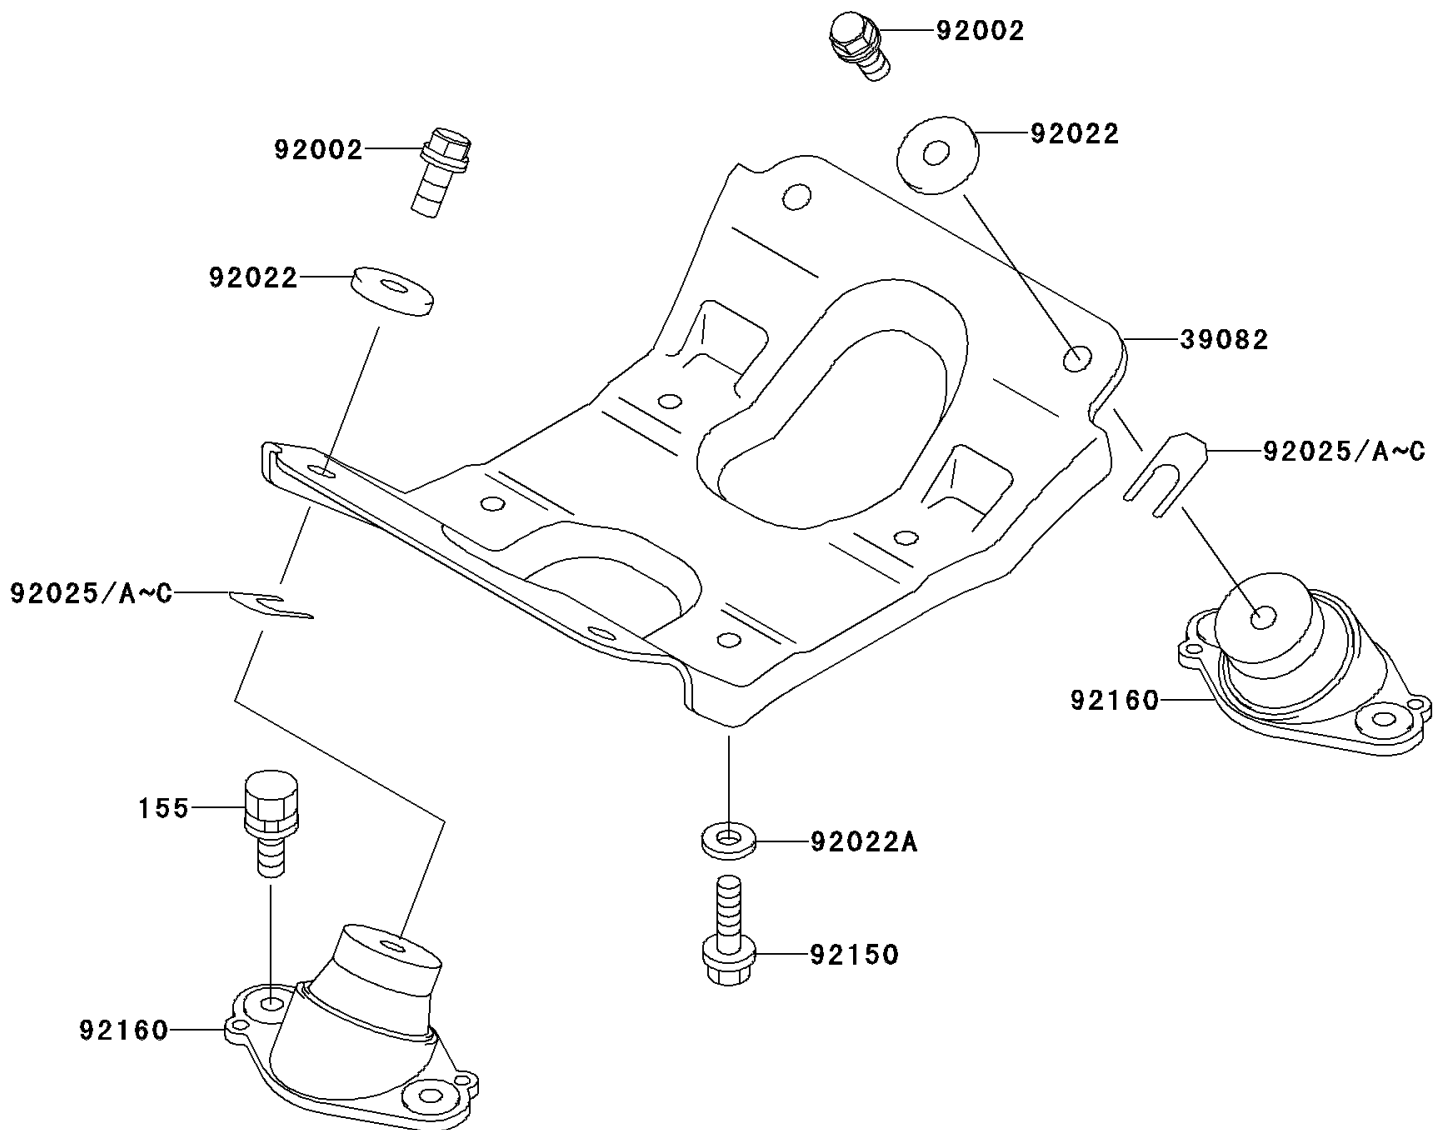

## PARTS DIAGRAM

### Engine Mount

F3144

## PARTS LIST

### Engine Mount

**Kawasaki**

Let the Good Times Roll®

**ITEM NAME**

**PART NUMBER**

**QUANTITY**

---