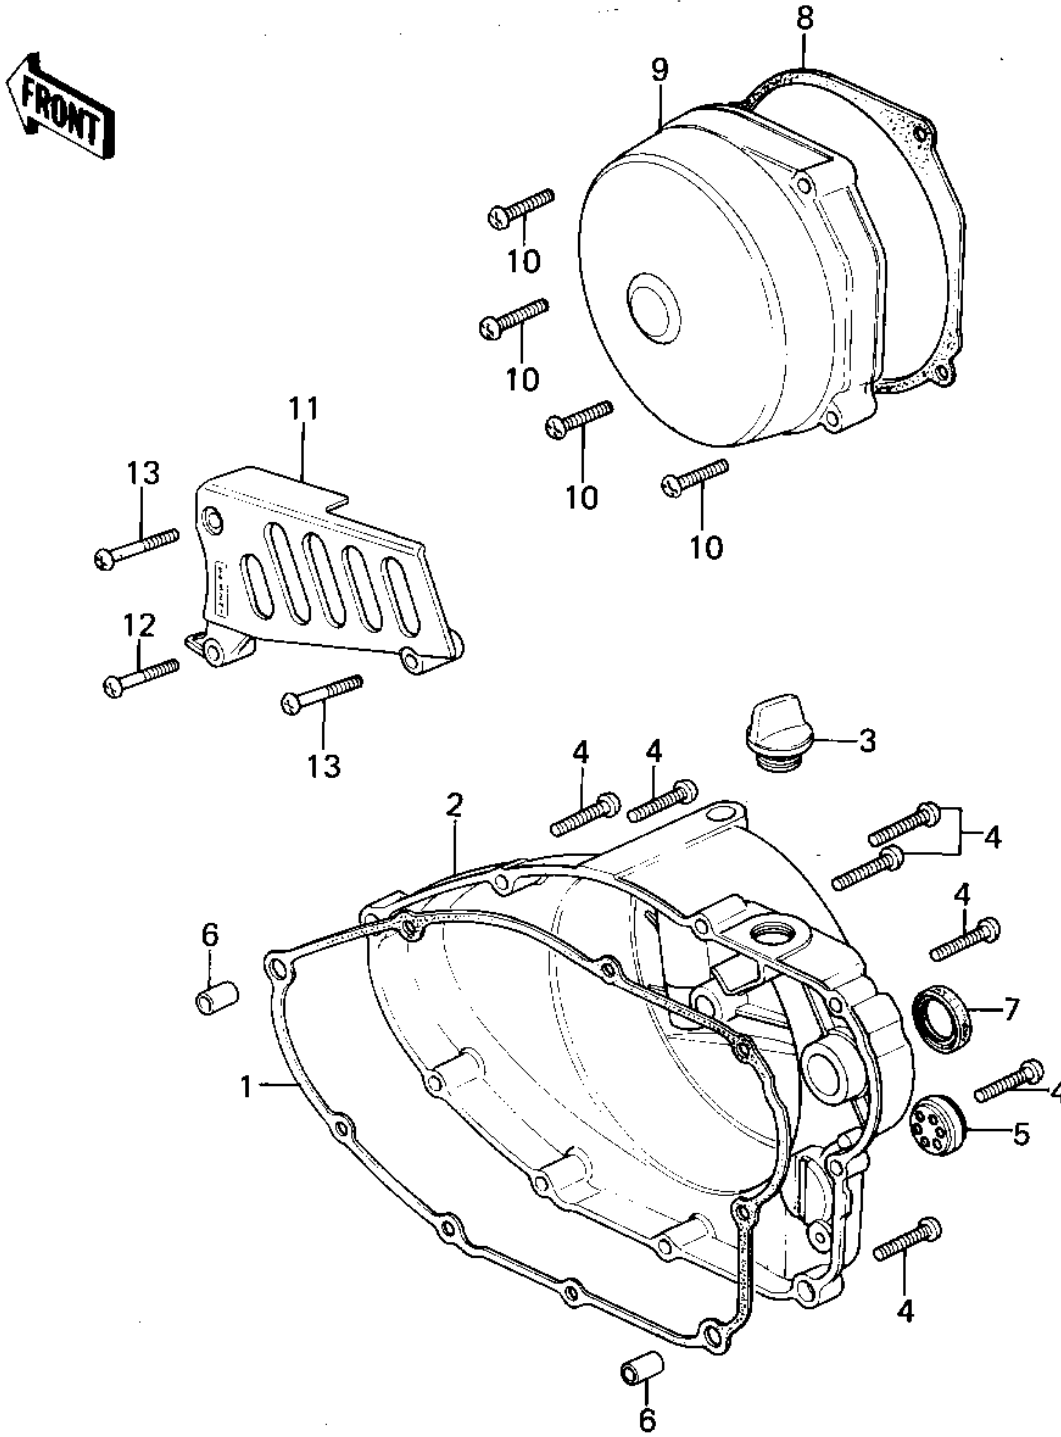

# 1981 KDX420

## PARTS DIAGRAM ENGINE COVERS

## PARTS LIST ENGINE COVERS

ITEM NAME	PART NUMBER	QUANTITY
GASKET,CLUTCH COVER (Ref # 1)	11009-1131	1
COVER,CLUTCH,F.BLACK (Ref # 2)	14032-1021	1
FILLER,OIL (Ref # 3)	16115-018	1
SCREW PAN HEAD 6X30 (Ref # 4)	220B0630	9
GAUGE,OIL LEVEL (Ref # 5)	52015-004	1
PIN,DOWEL,10X8.2X14 (Ref # 6)	92043-1037	2
OIL SEAL SB20285 (Ref # 7)	92049-012	1
GASKET,MAGNETO COVER (Ref # 8)	11009-1132	1
COVER,MAGNETO,F.BLACK (Ref # 9)	14031-1035	1
SCREW PAN HEAD 6X30 (Ref # 10)	220B0630	4
COVER,FRONT CHAIN (Ref # 11)	14026-1012-21	1
SCREW PAN HEAD 6X35 (Ref # 12)	220B0635	1
SCREW PAN HEAD 6X40 (Ref # 13)	220B0640	2