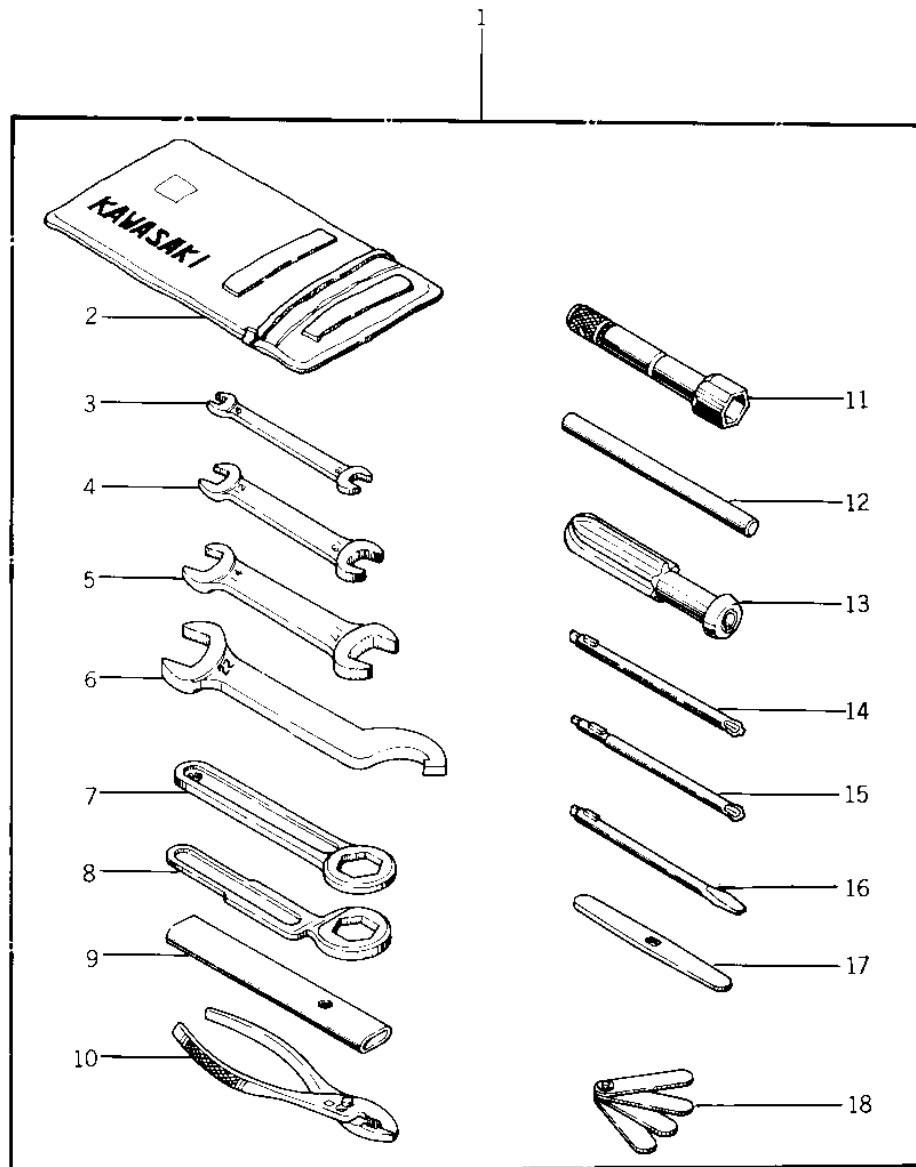

1977 KZ400-D4

PARTS DIAGRAM

OWNER TOOLS ('76 -'77 KZ400 - D3/D4)

1977 KZ400-D4

PARTS LIST

OWNER TOOLS ('76 -'77 KZ400 - D3/D4)

ITEM NAME

PART NUMBER

QUANTITY
