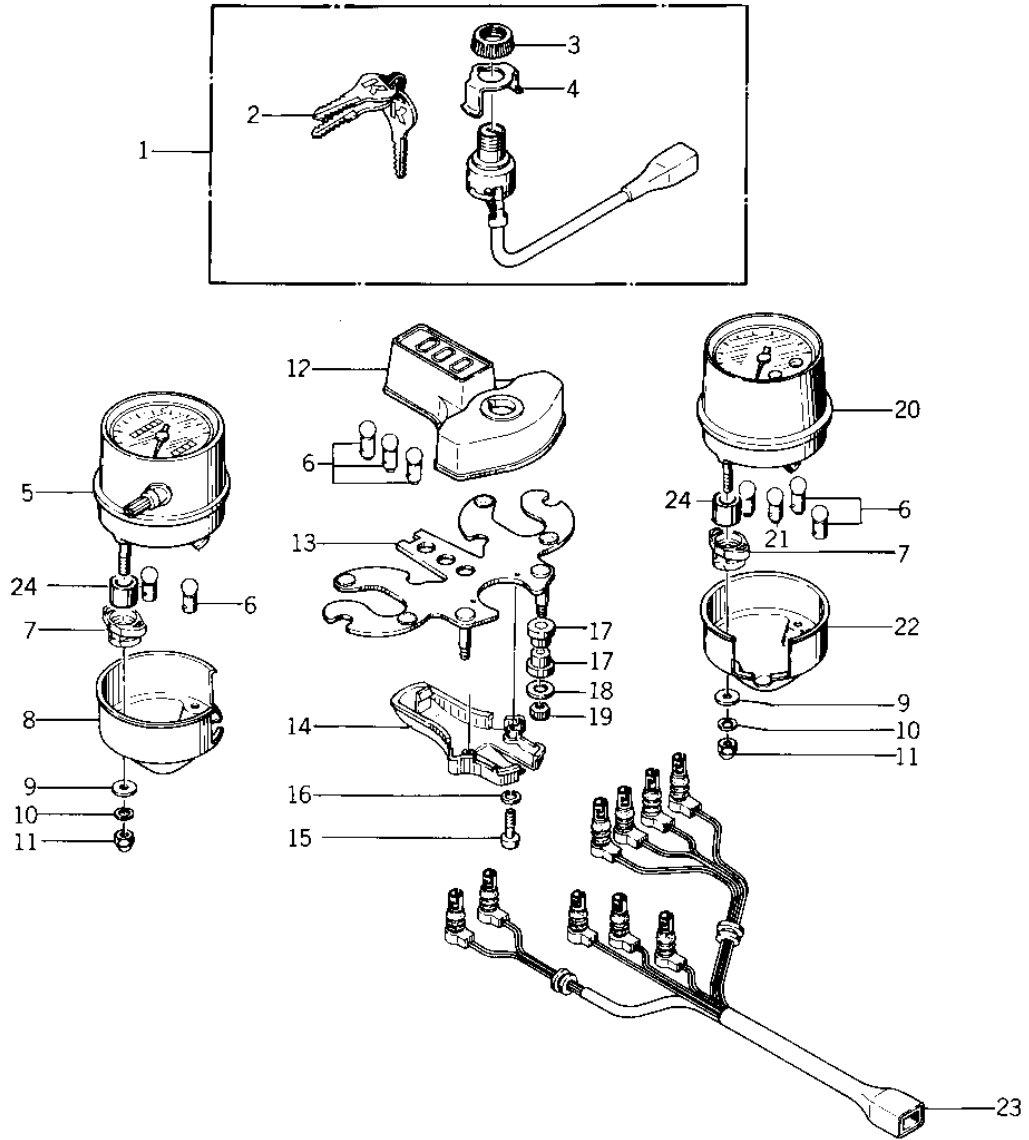

1977 KZ400-D4

PARTS DIAGRAM

METERS/IGNITION SWITCH ('76 -'77 K

1977 KZ400-D4

PARTS LIST

METERS/IGNITION SWITCH ('76 -'77 K

ITEM NAME

PART NUMBER

QUANTITY
