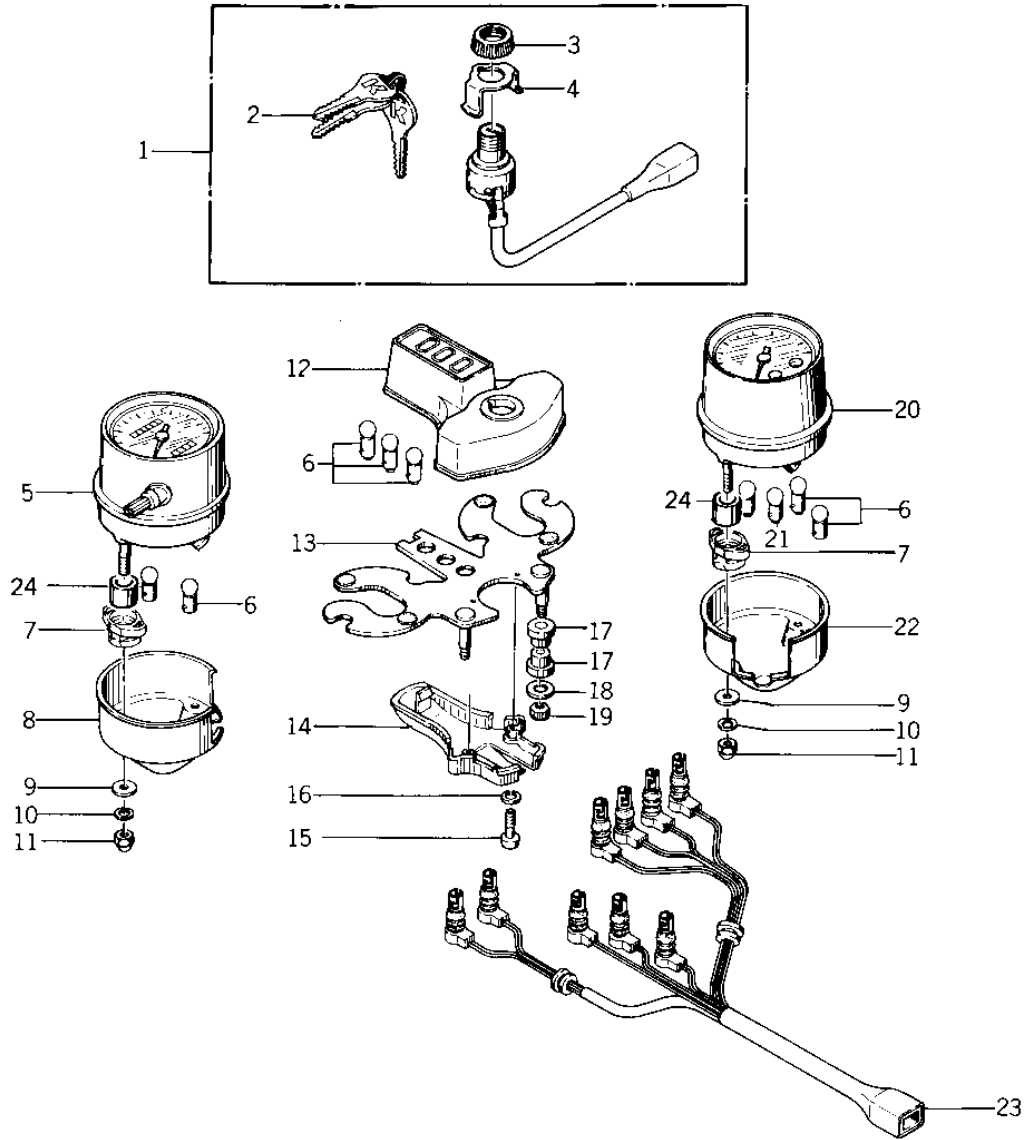

# 1976 KZ400-D3

## PARTS DIAGRAM

### METERS/IGNITION SWITCH ('76 -'77 K)

## PARTS LIST

METERS/IGNITION SWITCH ('76 -'77 K

**ITEM NAME**

**PART NUMBER**

**QUANTITY**

---