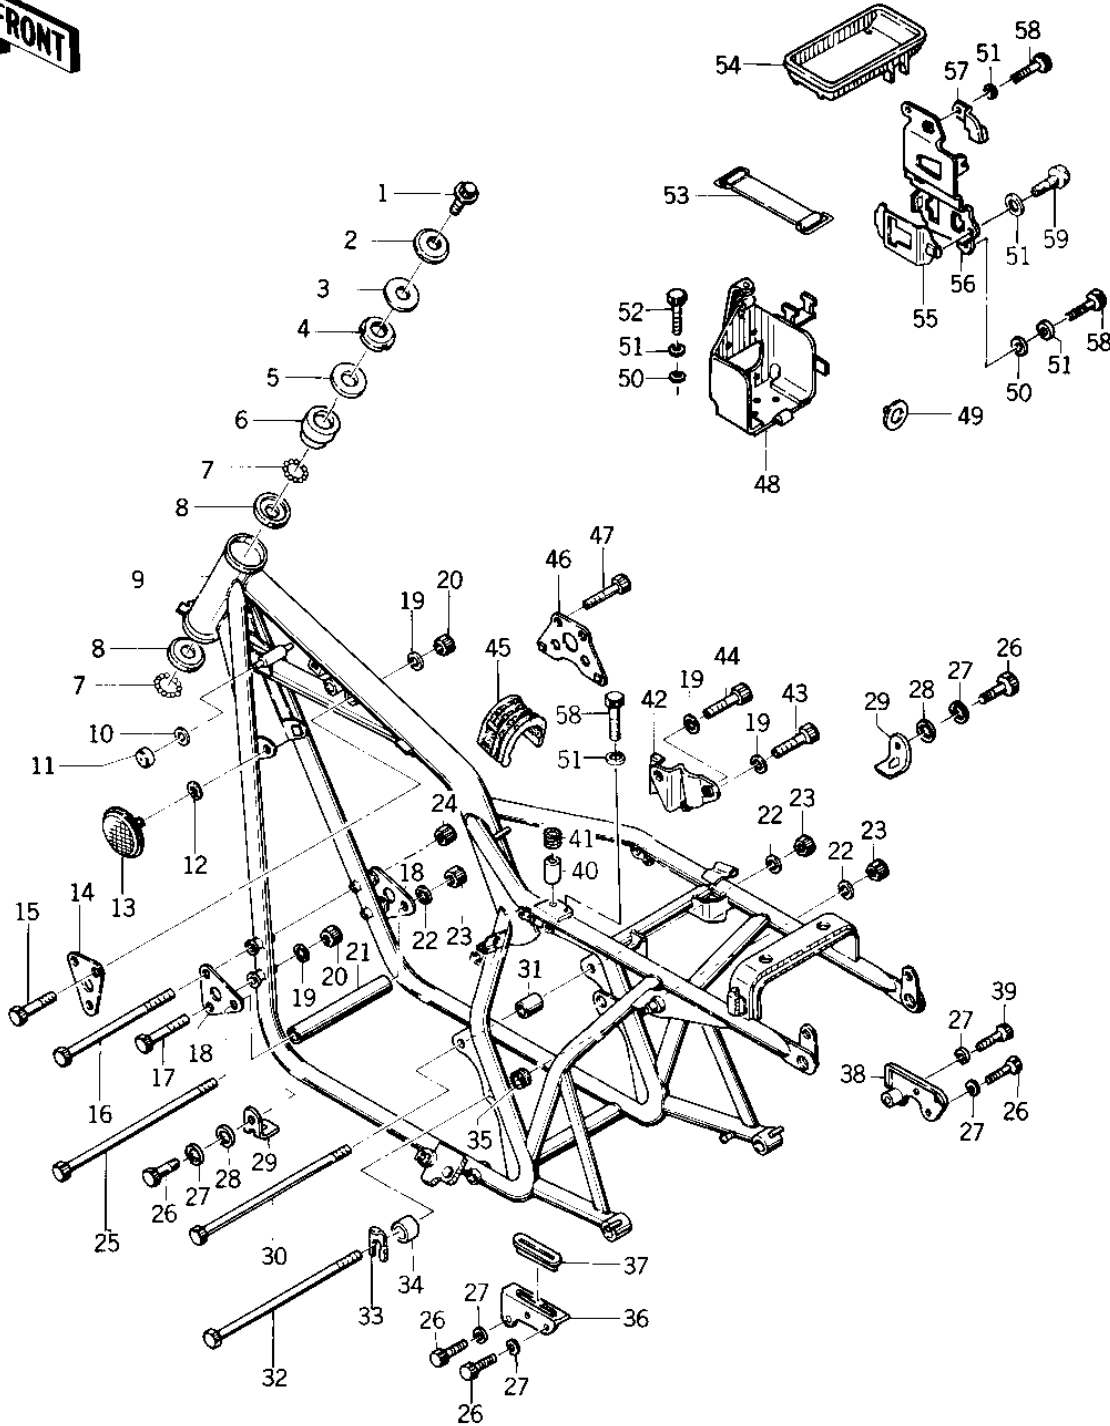

1976 KZ400-D3

PARTS DIAGRAM

FRAME/FRAME FITTINGS ('76 -'77 KZ400 -

1976 KZ400-D3

PARTS LIST

FRAME/FRAME FITTINGS ('76 -'77 KZ400 -

ITEM NAME	PART NUMBER	QUANTITY
BOLT,STEERG STEM HEAD (Ref # 1)	92007-031	1
WASHER,STEERG STM HD (Ref # 2)	92022-230	1
WASHER,WAVE (Ref # 3)	46100-003	1
NUT STEERING STEM LCK (Ref # 4)	92090-007	1
CAP, STEERING STEM (Ref # 5)	46098-016	1
CONE STRNG STEM BERNG (Ref # 6)	92047-006	1
BALL STEEL 1/4' (Ref # 7)	600A0800	38
RACE STRNG STEM BERNG (Ref # 8)	92048-006	2
FRAME (Ref # 9)	32002-168	1
FRAME (Ref # 9)	32002-168	1
WASHER-PL-10.5X26X2.3 (Ref # 10)	92022-044	2
DAMPER RUBBER,FL TANK (Ref # 11)	92075-125	2
DAMPER RUBBER,REFLECT (Ref # 12)	92094-011	2
REFLECTOR,REFLEX,REAR (Ref # 13)	28012-009	2
PLATE,ENG MOUNT,UPPER (Ref # 14)	32030-038	2
BOLT FLANGED 8X55 (Ref # 15)	92001-1398	3
BOLT FLANGED 8X55 (Ref # 15)	92001-1398	3
BOLT,8X55 (Ref # 15)	92001-1386	3
BOLT,8X55 (Ref # 15)	92001-1386	AL
BOLT,HEX HEAD,8X253 (Ref # 16)	92003-171	1
BOLT,HEX HEAD,8X59 (Ref # 17)	110G0859	2
BOLT,FLANGED,8X60 (Ref # 17)	92001-1581	2
PLATE,ENG MOUNT,FRNT (Ref # 18)	32030-044	2
WASHER SPRING 8MM (Ref # 19)	461F0800	8
NUT,8MM (Ref # 20)	311B0800	5
COLLAR,ENG PLAT,FRNT (Ref # 21)	92027-233	1
WASHER SPRING 10MM (Ref # 22)	461F1000	3
NUT,LOCK,10MM (Ref # 23)	92019-021	3
NUT,LOCK,8MM (Ref # 24)	92015-1124	1