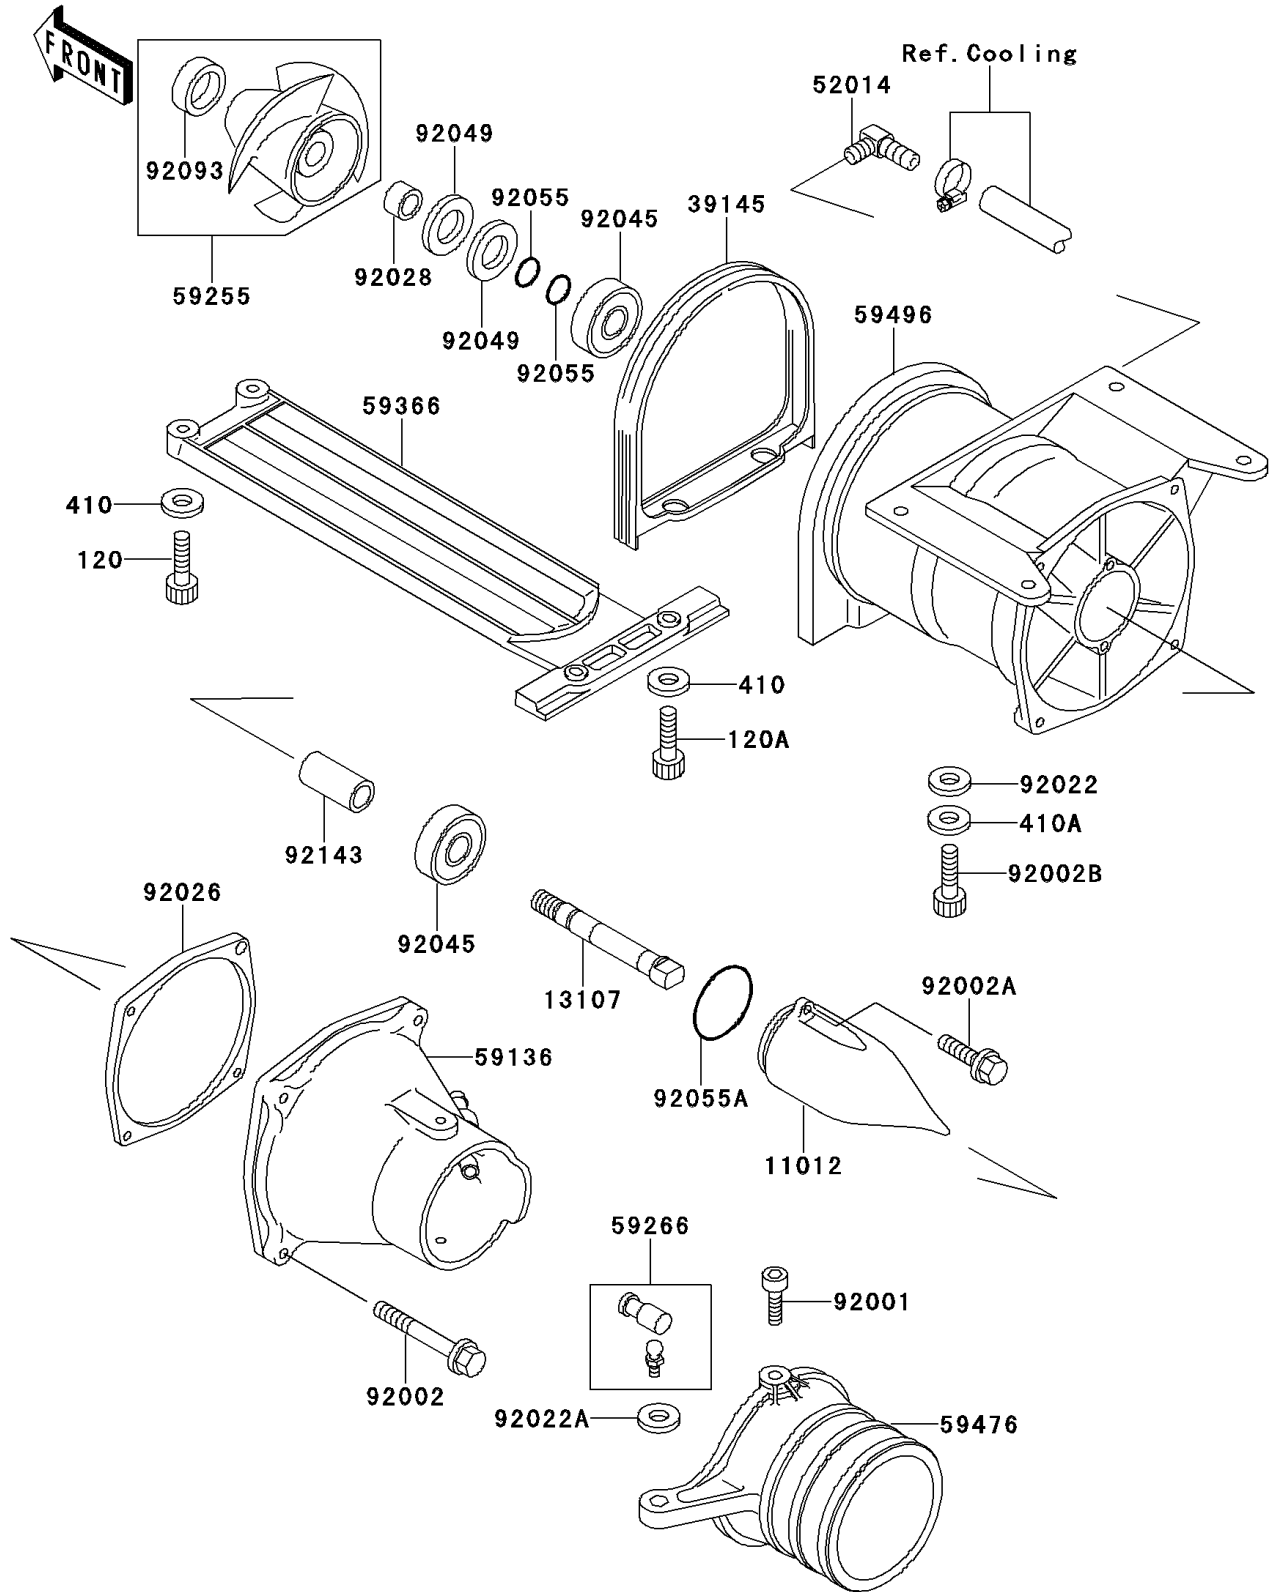

1995 750 SXi

PARTS DIAGRAM

Jet Pump

E3191

1995 750 SXi

PARTS LIST

Jet Pump

ITEM NAME

PART NUMBER

QUANTITY
