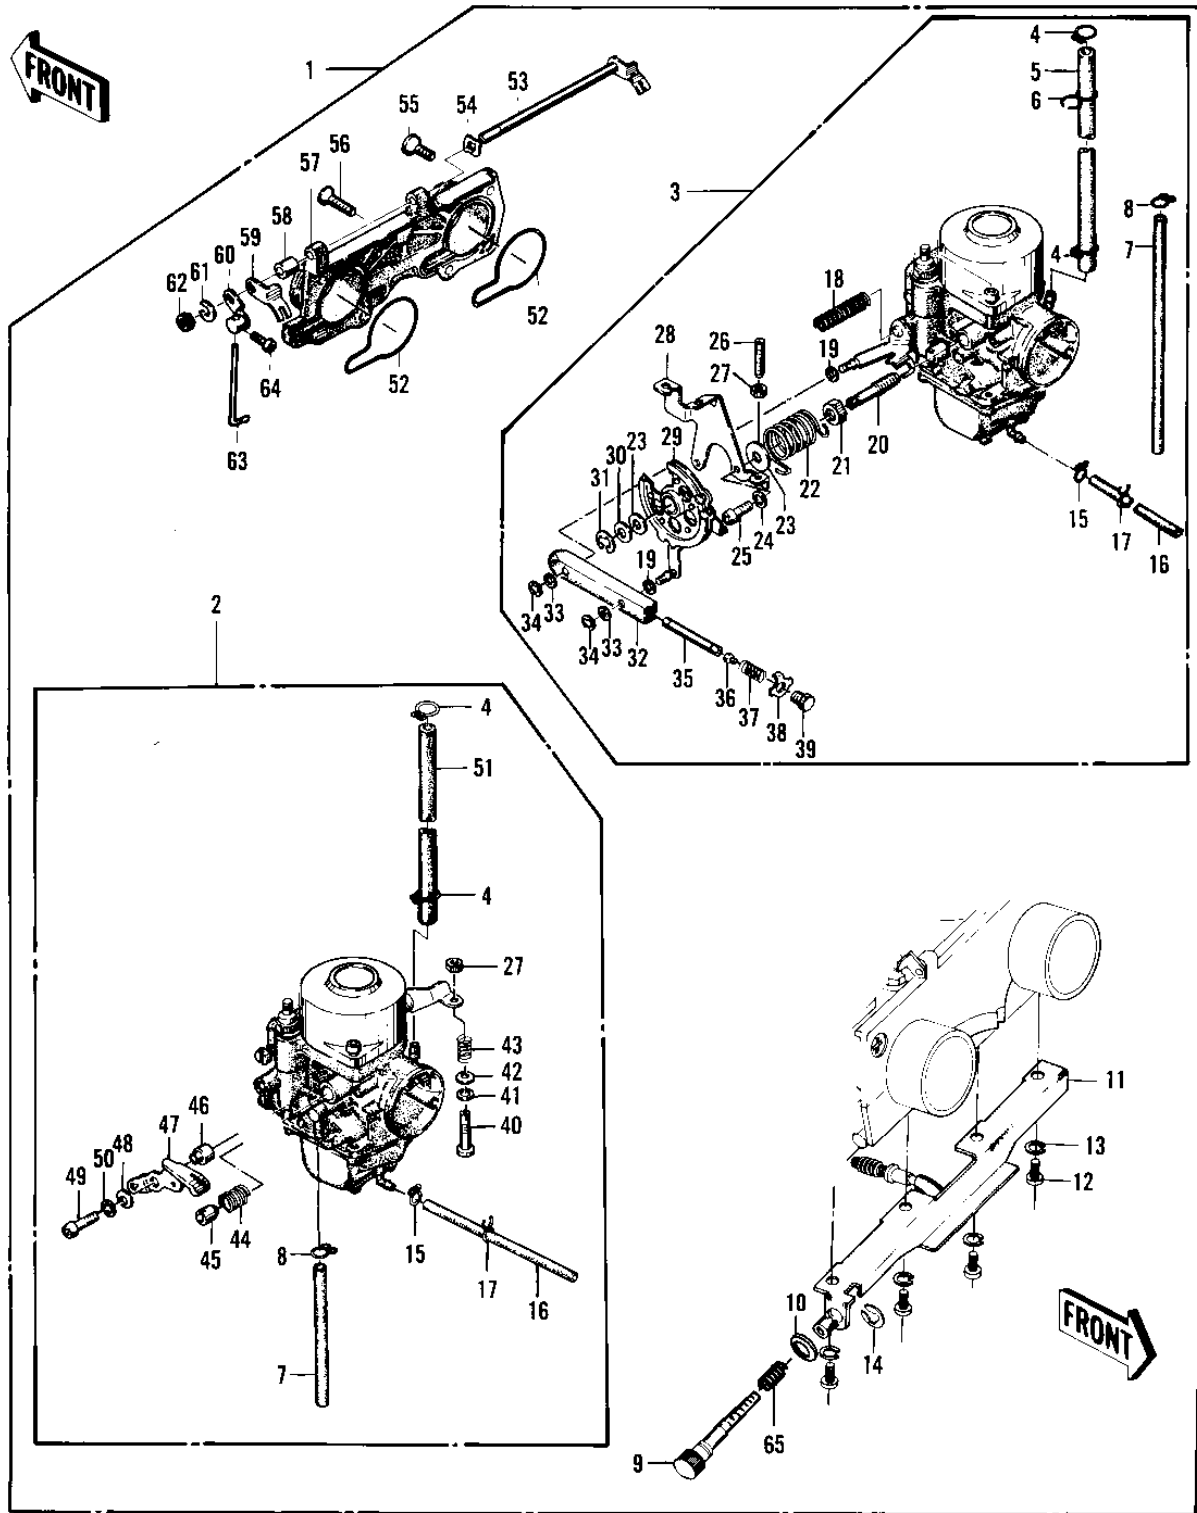

1976 KZ400-D3

PARTS DIAGRAM

CARBURETOR ASSY (KZ400-D3) ('76 -'77 KZ4

1976 KZ400-D3

PARTS LIST

CARBURETOR ASSY (KZ400-D3) ('76 -'77 KZ4

ITEM NAME	PART NUMBER	QUANTITY
CARBURETOR ASSY (Ref # 1)	16001-275	1
CARBURETOR ASSY (Ref # 1)	16001-275	1
CARBURETOR,R.H (Ref # 2)	16001-282	1
CARBURETOR,R.H (Ref # 2)	16001-282	1
CARBURETOR,L.H (Ref # 3)	16001-283	1
CARBURETOR,L.H (Ref # 3)	16001-283	1
CLAMP,FUEL HOSE (Ref # 4)	92037-1040	4
HOSE,FUEL (Ref # 5)	92059-112	1
CLAMP,FUEL HOSE (Ref # 6)	16044-005	1
HOSE (Ref # 7)	92059-110	2
CLAMP,HOSE (Ref # 8)	16044-004	2
SCREW,THROTTLE STOP (Ref # 9)	16021-024	1
WASHER,PLAIN,7MM (Ref # 10)	16039-029	1
STAY PLATE (Ref # 11)	16065-044	1
SCREW PAN HEAD 4X16 (Ref # 12)	220B0416	4
WASHER SPRING 4MM (Ref # 13)	461F0400	4
CIRCLIP 6MM (Ref # 14)	482J6000	1
CLAMP,TUBE,OVERFLOW (Ref # 15)	92037-1142	2
HOSE,FUEL OVERFLOW (Ref # 16)	92059-111	2
CLAMP,OVERFLOW HOSE (Ref # 17)	16044-002	2
SPRING,THR CABLE PLY (Ref # 18)	16040-013	1
WASHER,WAVE (Ref # 19)	16034-009	2
SCREW,BALANCE ADJUST (Ref # 20)	16041-008	1
NUT,5MM (Ref # 21)	16003-010	1
SPRING,ADJUST (Ref # 22)	16040-011	1
WASHER,PLAIN (Ref # 23)	16039-023	2
WASHER SPRING 5MM (Ref # 24)	461F0500	2
SCREW PAN HEAD 5X10 (Ref # 25)	220B0510	2
SCREW,SLOTTED (Ref # 26)	16046-006	1