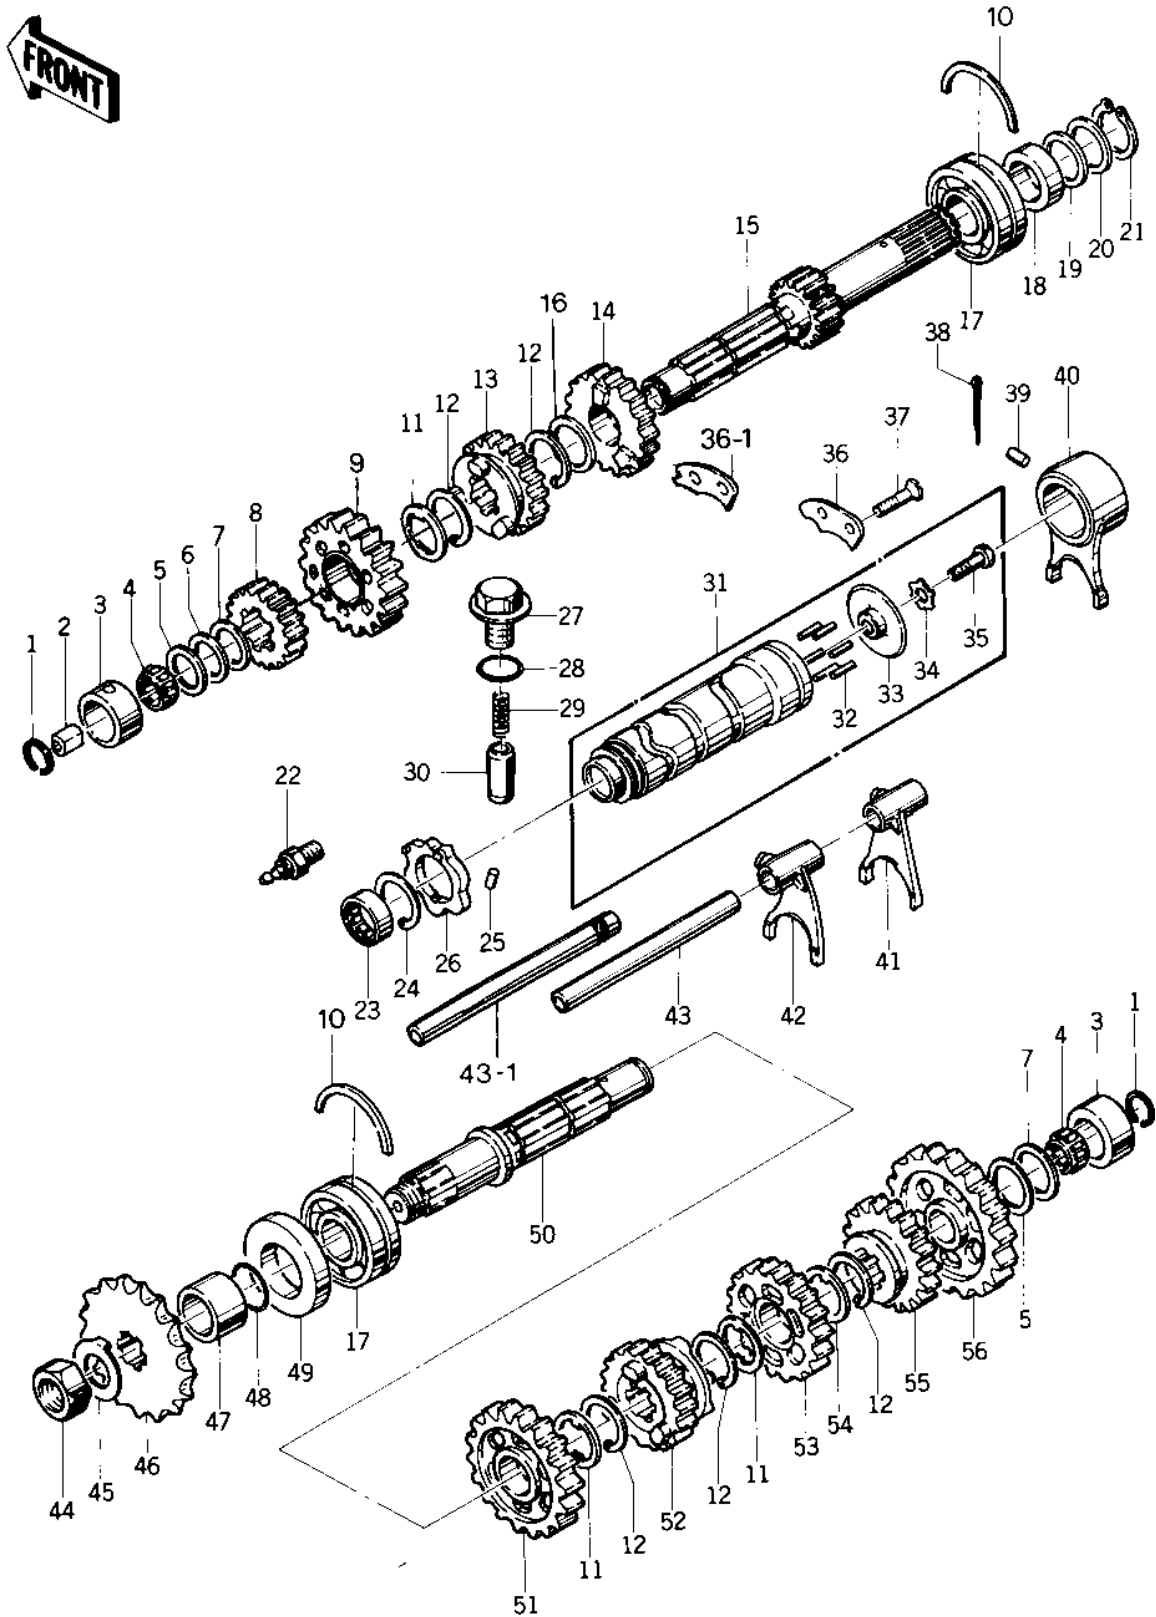

1977 KZ400-D4

PARTS DIAGRAM

TRANSMISSION/CHANGE DRUM ('76 -'77)

1977 KZ400-D4

PARTS LIST

TRANSMISSION/CHANGE DRUM ('76 -'77)

ITEM NAME

PART NUMBER

QUANTITY
