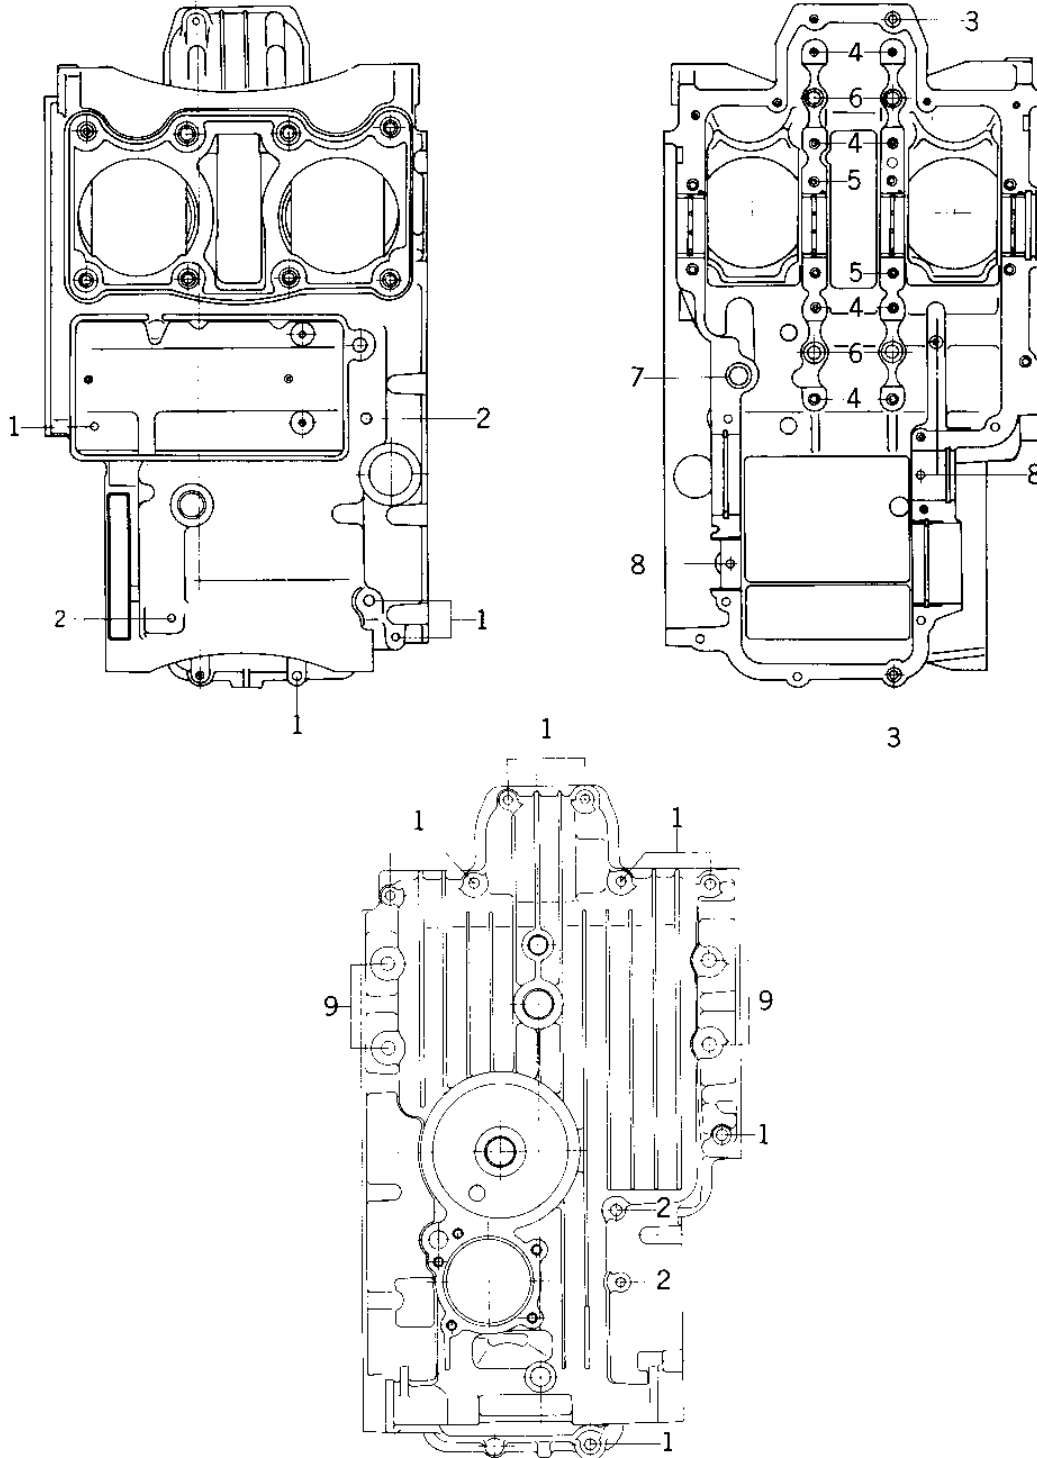

1976 KZ400-D3

PARTS DIAGRAM

CRANKCASE BOLT & STUD PATTERN ('76 -'77)