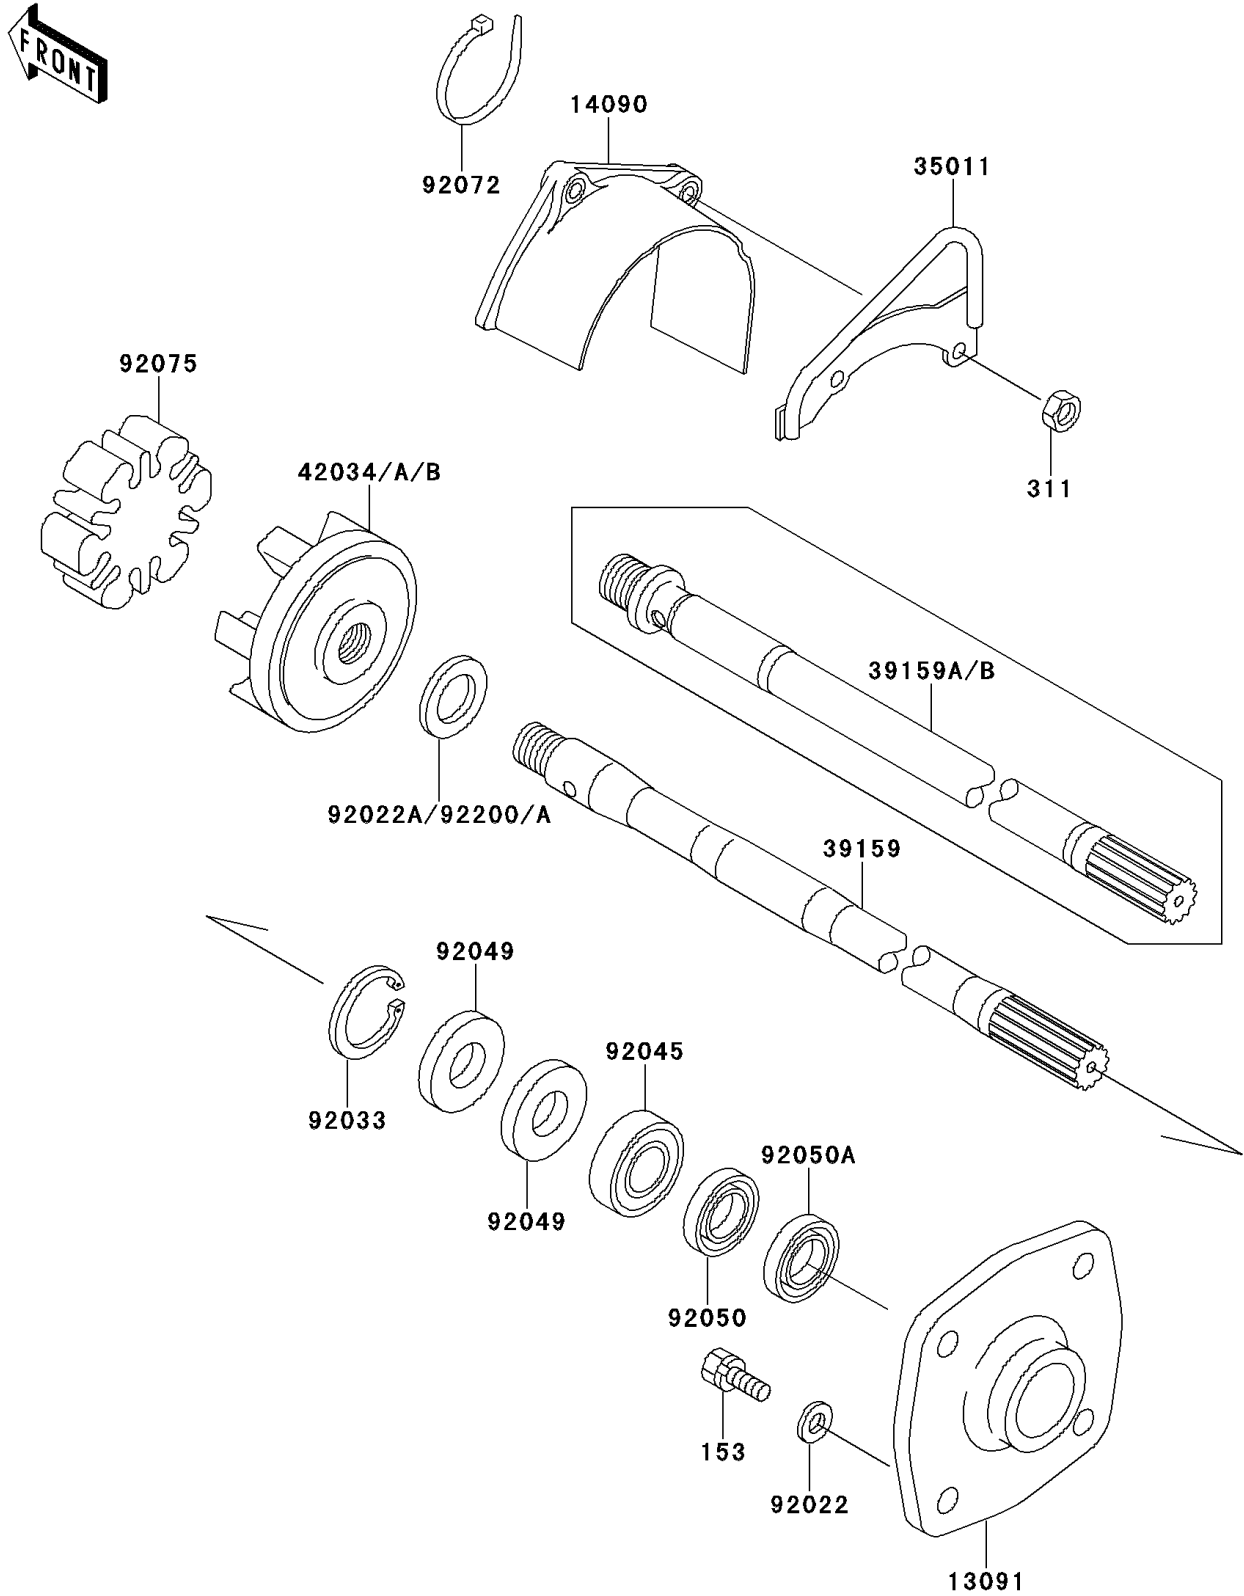

## PARTS DIAGRAM

### Drive Shaft

E3134

## PARTS LIST

### Drive Shaft

**Kawasaki**

Let the Good Times Roll®

**ITEM NAME**

**PART NUMBER**

**QUANTITY**

---