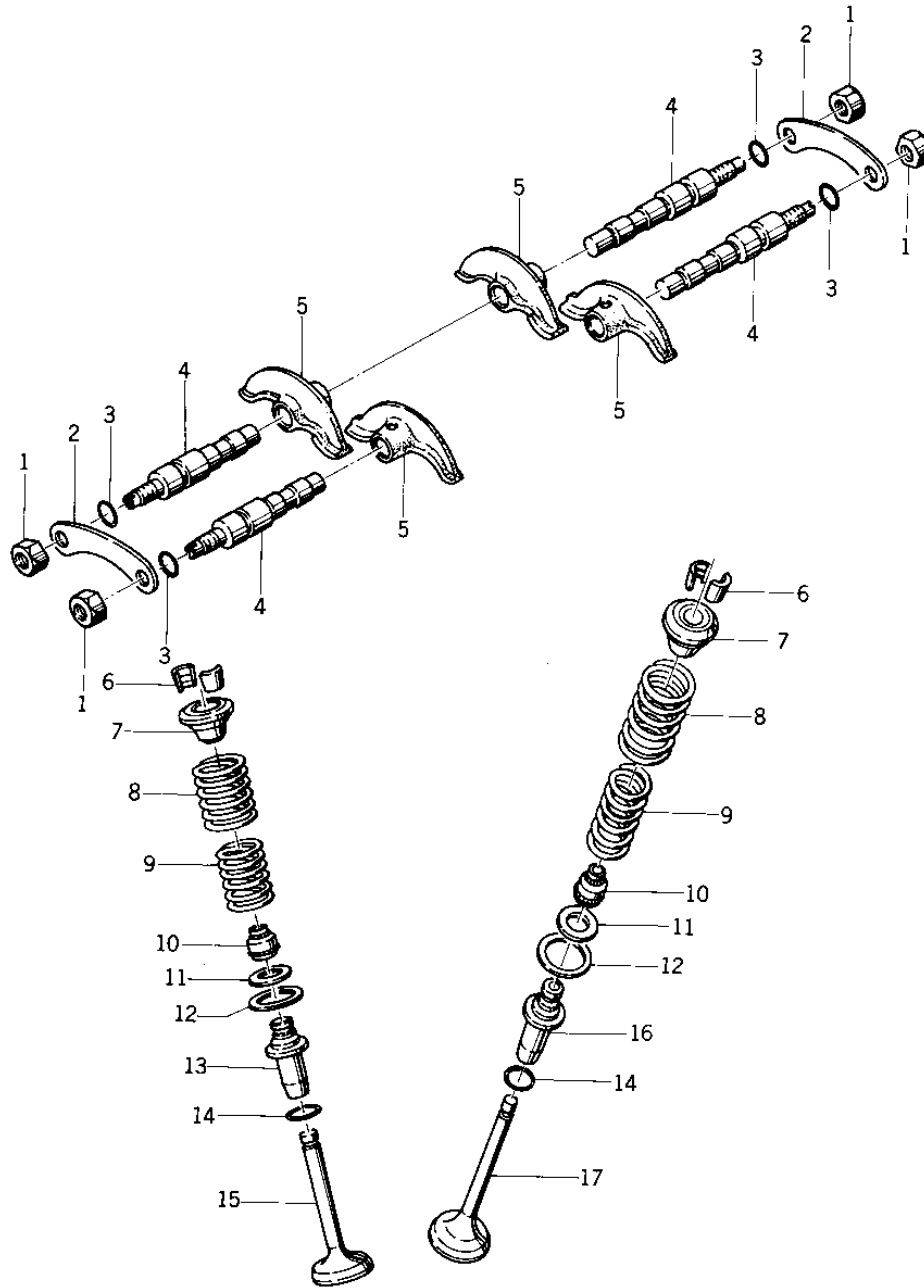

1976 KZ400-D3

PARTS DIAGRAM

ROCKER ARMS/VALVES ('76 -'77 KZ400 - D3/

F
—

*II

101

1976 KZ400-D3

PARTS LIST

ROCKER ARMS/VALVES ('76 -'77 KZ400 - D3/

ITEM NAME

PART NUMBER

QUANTITY
