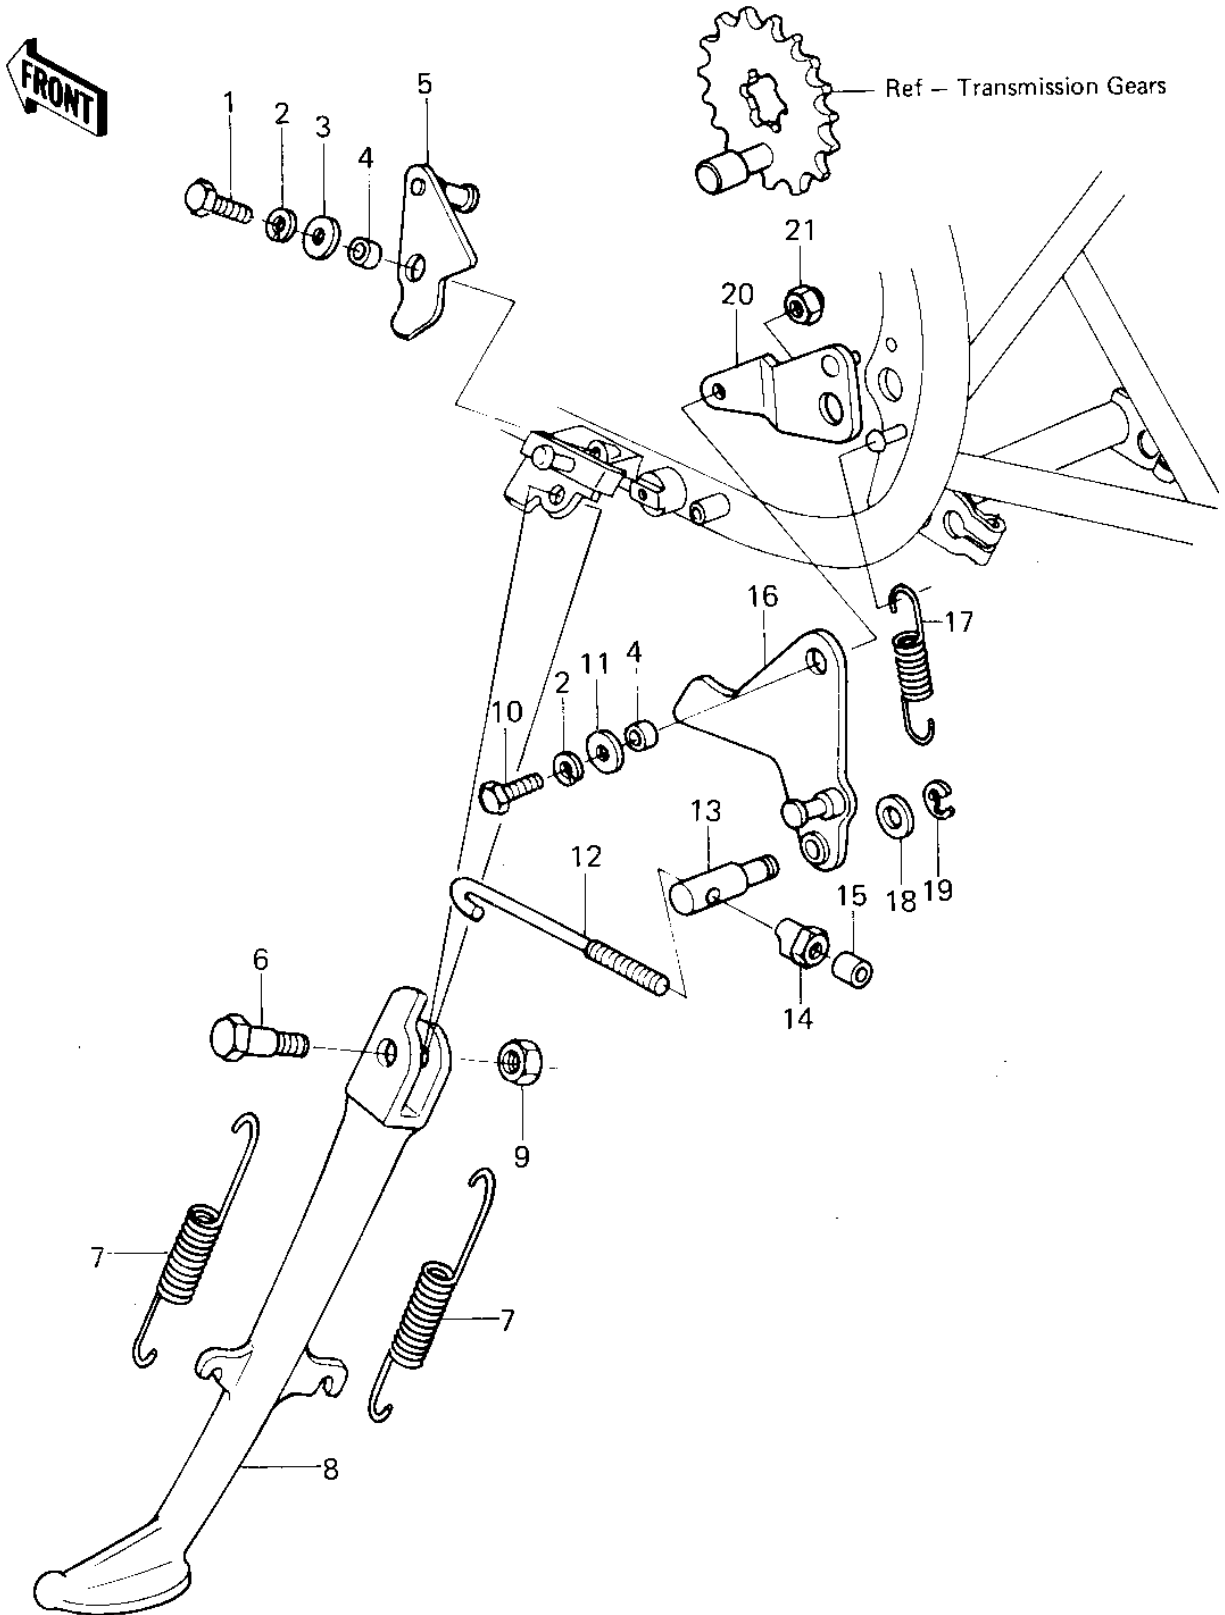

1978 KZ400-C1

PARTS DIAGRAM

STAND