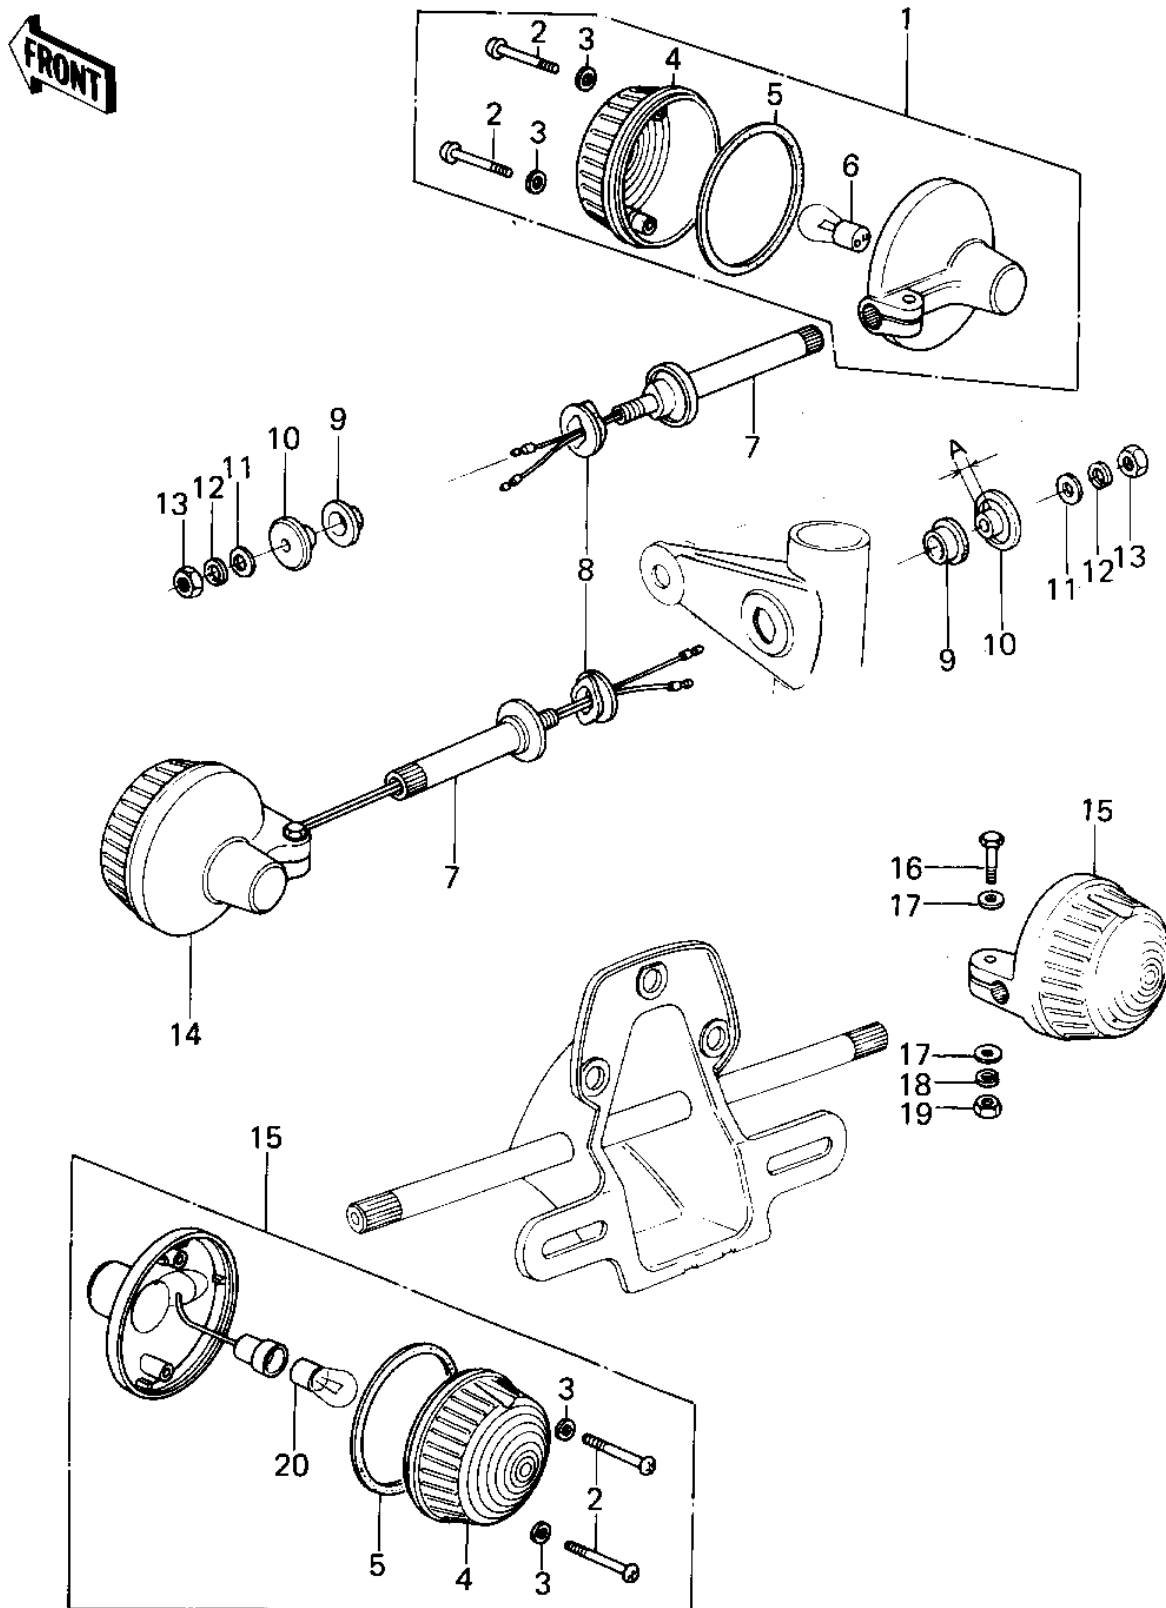

1978 KZ400-B1

PARTS DIAGRAM

TURN SIGNALS

1978 KZ400-B1

PARTS LIST TURN SIGNALS

ITEM NAME	PART NUMBER	QUANTITY
LIGHT ASSY,TRN SG,R.H (Ref # 1)	23040-1005	1
SCREW-PAN HEAD,4X35 (Ref # 2)	220E0435A	8
WASHER-PLAIN,4MM (Ref # 3)	23058-002	8
LENS-SIGNAL LAMP (Ref # 4)	23048-1024	4
GASKET,TURN SIG LAMP (Ref # 5)	23050-002	4
BULB,12V 23/8W (Ref # 6)	92069-060	2
BRACKET,TURN SIGNAL.L (Ref # 7)	23051-053	2
DAMPER RUBBER (Ref # 8)	92075-128	2
DAMPER RUBBER,SIG LM (Ref # 9)	92075-158	2
COLLAR (Ref # 10)	92027-147	2
COLLAR,SIGNAL LAMP (Ref # 10)	92027-1060	2
WASHER,PLAIN (Ref # 11)	92022-239	2
WASHER SPRING 10MM (Ref # 12)	461F1000	2
NUT 10MM (Ref # 13)	315B1000	2
LIGHT ASSY,TRN,SG,L.H (Ref # 14)	23040-1006	1
LAMP-TURN SIGNAL (Ref # 15)	23040-029	2
BOLT-UPSET (Ref # 16)	112G0630	4
WASHER PLAIN 6MM (Ref # 17)	411B0600	8
WASHER SPRING 6MM (Ref # 18)	461F0600	4
NUT 6MM (Ref # 19)	311B0600	4
BULB 12V 32CP (Ref # 20)	92069-055	2