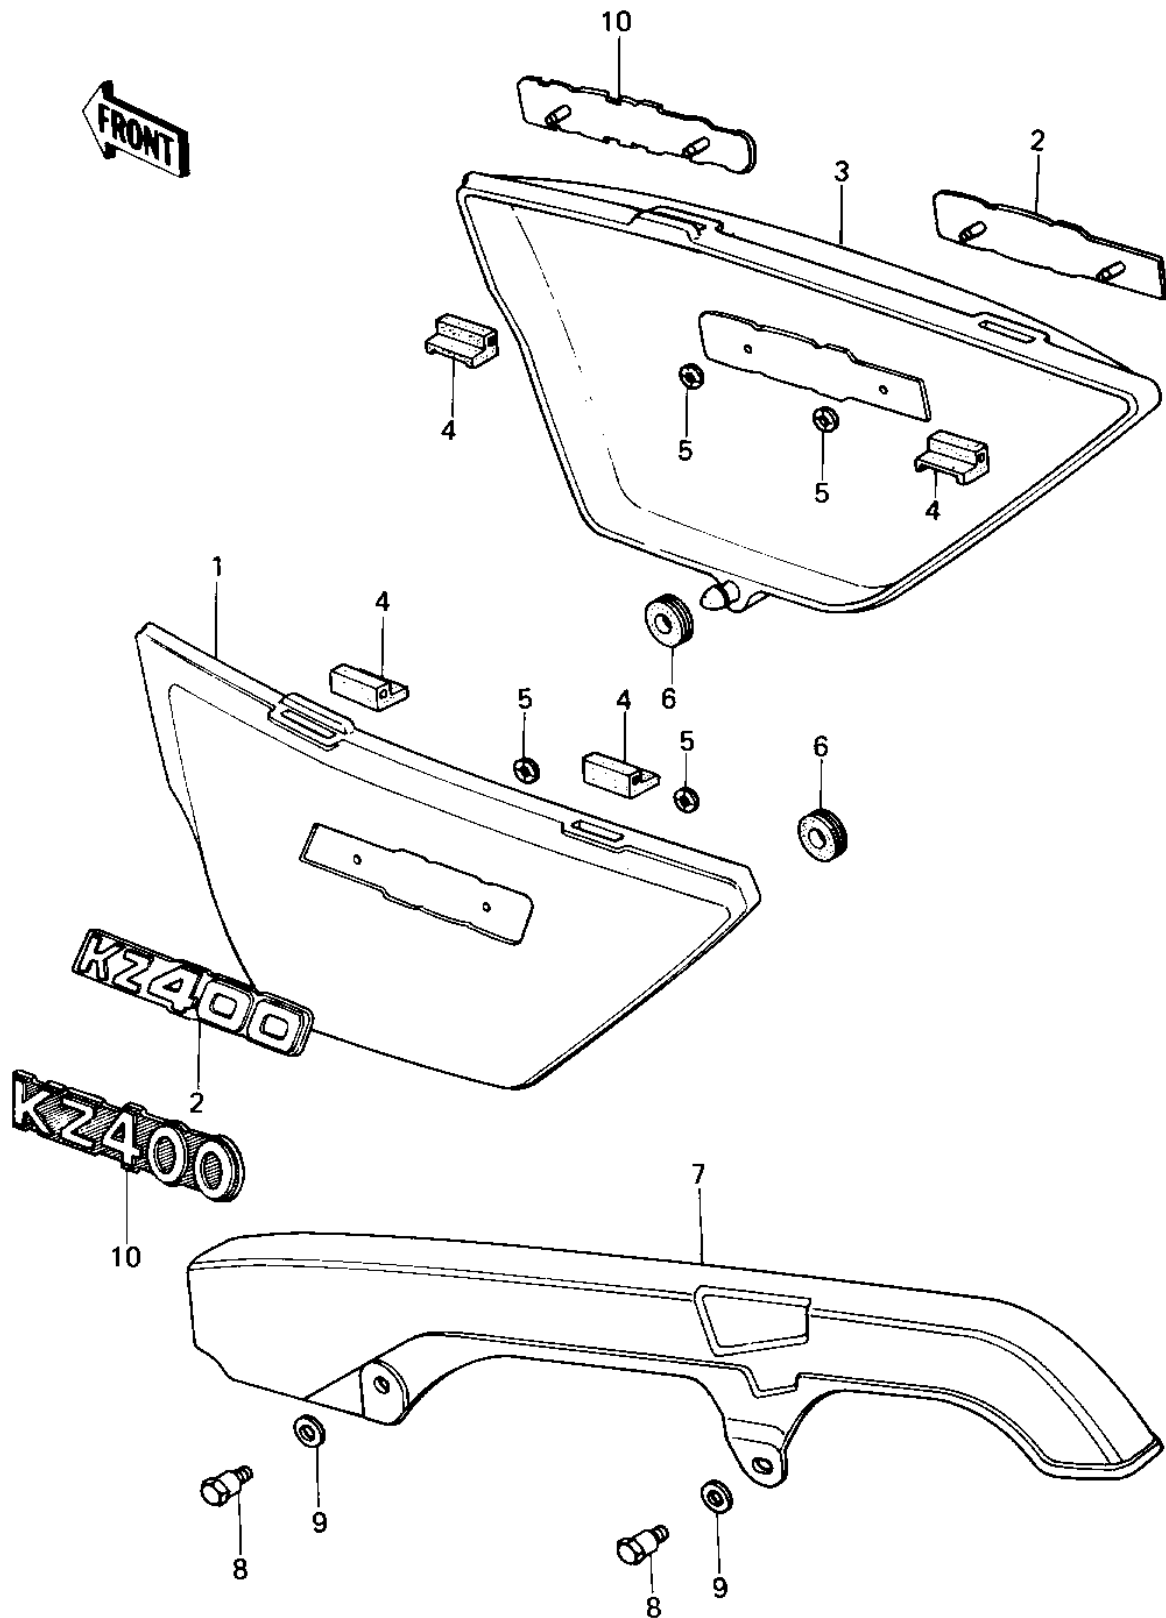

1978 KZ400-B1

PARTS DIAGRAM

SIDE COVERS/CHAIN COVER

1978 KZ400-B1

PARTS LIST

SIDE COVERS/CHAIN COVER

Kawasaki

Let the Good Times Roll®

ITEM NAME

PART NUMBER

QUANTITY
