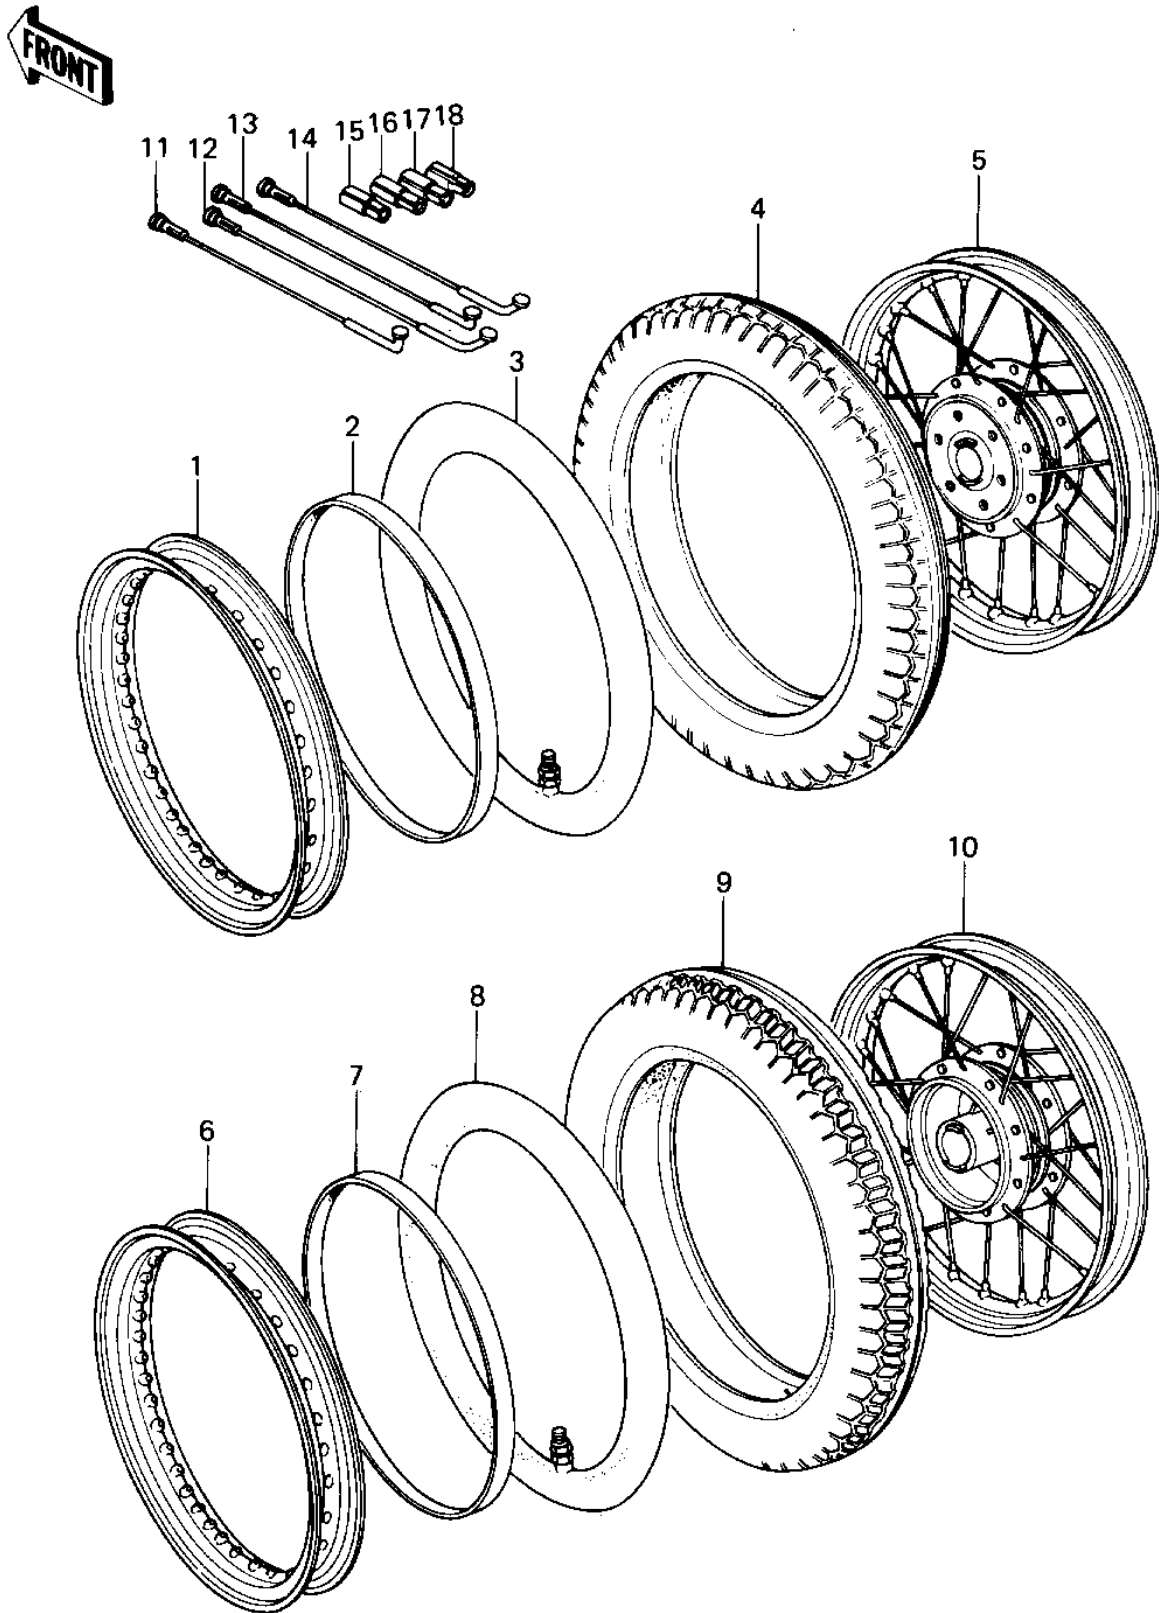

1978 KZ400-B1

PARTS DIAGRAM

WHEELS/TIRES

1978 KZ400-B1

PARTS LIST

WHEELS/TIRES

ITEM NAME	PART NUMBER	QUANTITY
RIM,FRONT,1.60X18 (Ref # 1)	41025-1007	1
BAND RIM (Ref # 2)	41023-001	1
TUBE 250/275-18 (Ref # 3)	41022-032	1
TIRE 300S-18 Y986A F (Ref # 4)	41002-1032	1
WHEEL ASSY,FRONT (Ref # 5)	41073-5055	1
RIM,REAR,18.5X18 (Ref # 6)	41025-1003	1
BAND,RIM,4.00/5.10-18 (Ref # 7)	41023-1006	1
TUBE 300/325/360-18 (Ref # 8)	41022-028	1
TIRE 350S-18 Y987C R (Ref # 9)	41002-1012	1
WHEEL ASSY,REAR (Ref # 10)	41073-5039	1
SPOKE-ASY,FR INNER (Ref # 11)	41027-054	20
SPOKE-ASY,FR OUTER (Ref # 12)	41028-054	20
SPOKE-ASY,RR INNER (Ref # 13)	41027-5008	18
SPOKE-ASY,RR OUTER (Ref # 14)	41028-5007	18
WEIGHT,BALANCE,10G (Ref # 15)	41075-1007	AR
WEIGHT,BALANCE,20G (Ref # 16)	41075-1008	AR
WEIGHT,BALANCE,30G (Ref # 17)	41075-1009	AR
WEIGHT,BALANCE,5G (Ref # 18)	41075-1010	AR